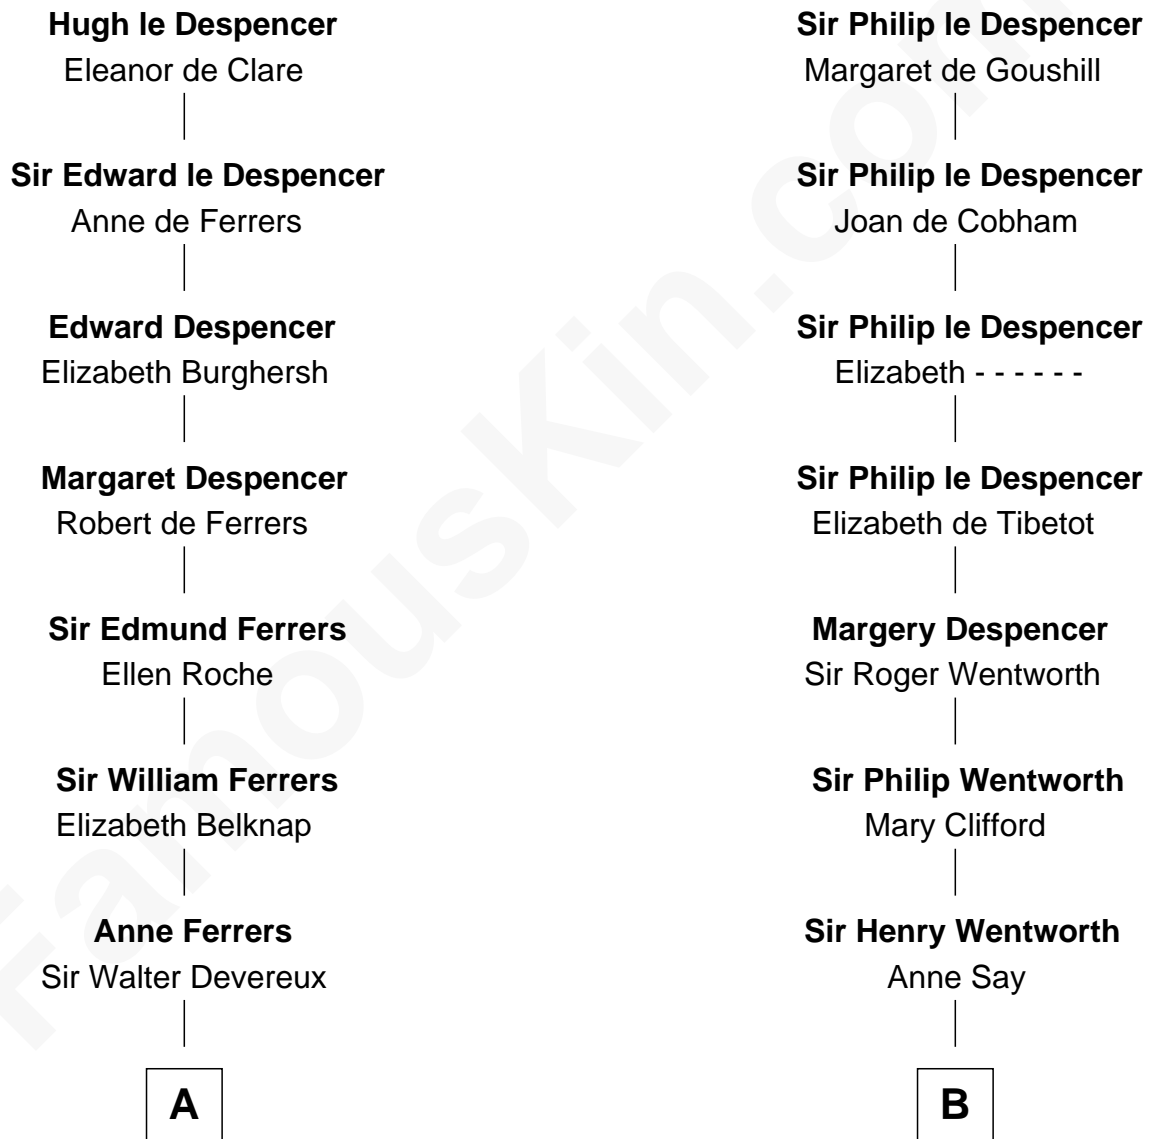

# FamousKin.com Relationship Chart of

**Joan Fontaine**

*Movie Actress*

8th cousin 12 times removed of

**Jane Seymour**

*3rd Wife of King Henry VIII*

**Sir Hugh le Despencer**

Isabella de Beauchamp

**C**

—  
**John Molesworth**

Louise Tomkyns

—  
**Margaret Letitia Molesworth**

Charles Richard De Havilland

—  
**Walter Augustus De Havilland**

Lillian Augusta Ruse

—  
**Joan Fontaine**