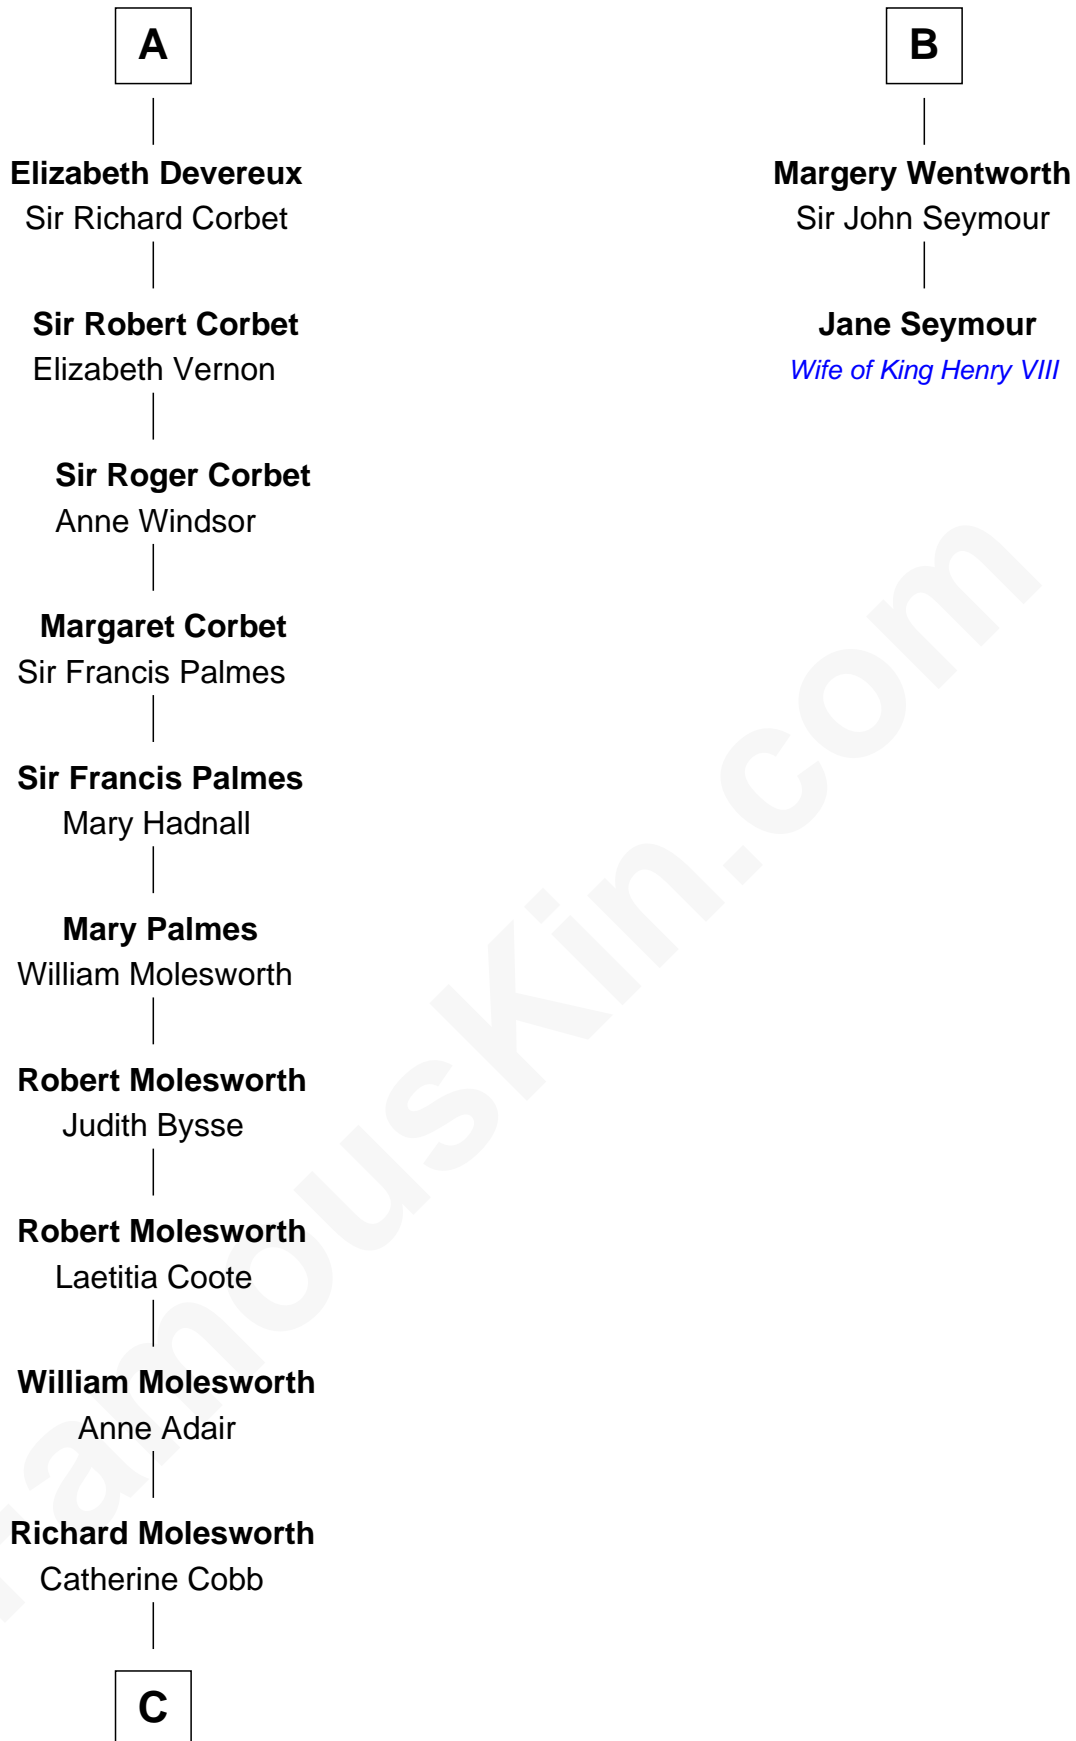

# FamousKin.com Relationship Chart of

**Joan Fontaine**

*Movie Actress*

8th cousin 12 times removed of

**Jane Seymour**

*3rd Wife of King Henry VIII*

**Sir Hugh le Despencer**

Isabella de Beauchamp

**C**

—  
**John Molesworth**

Louise Tomkyns

—  
**Margaret Letitia Molesworth**

Charles Richard De Havilland

—  
**Walter Augustus De Havilland**

Lillian Augusta Ruse

—  
**Joan Fontaine**