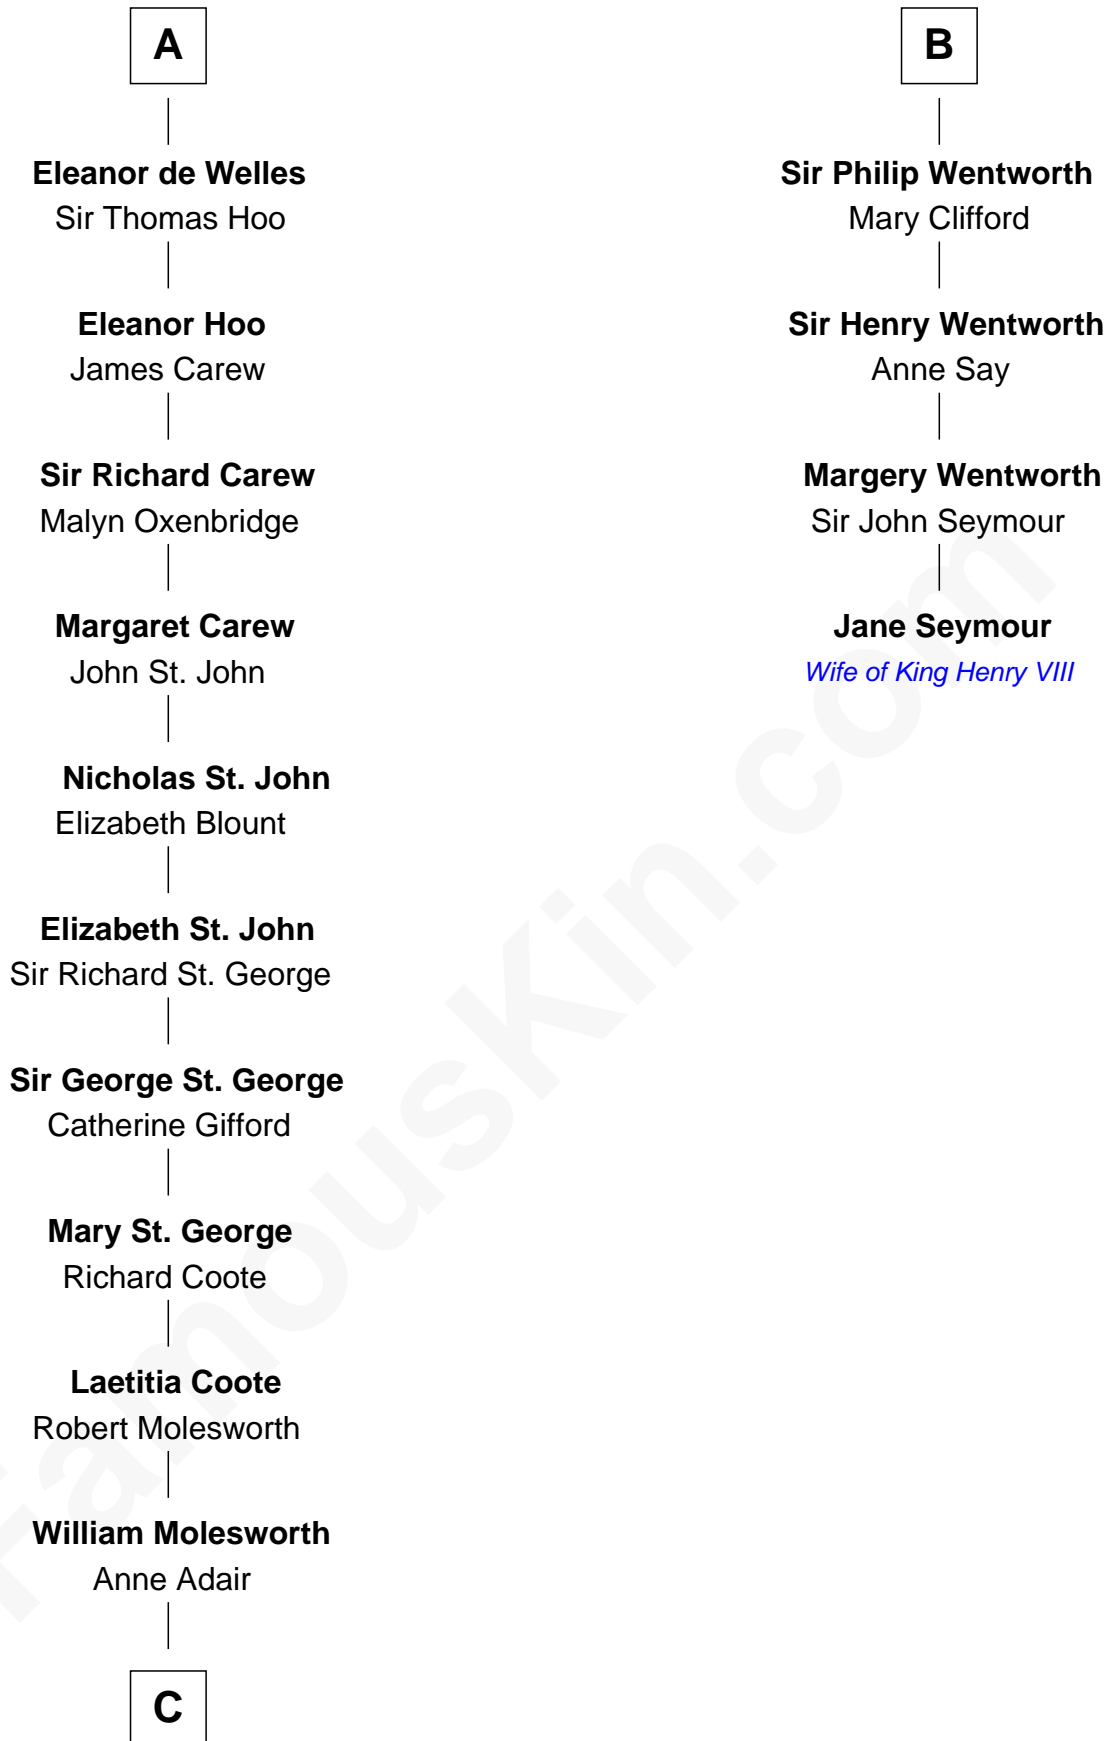

FamousKin.com Relationship Chart of

Joan Fontaine
Movie Actress

10th cousin 11 times removed of

Jane Seymour
3rd Wife of King Henry VIII

C

Richard Molesworth

Catherine Cobb

John Molesworth

Louise Tomkyns

Margaret Letitia Molesworth

Charles Richard De Havilland

Walter Augustus De Havilland

Lillian Augusta Ruse

Joan Fontaine

Movie Actress

FamousKin.com