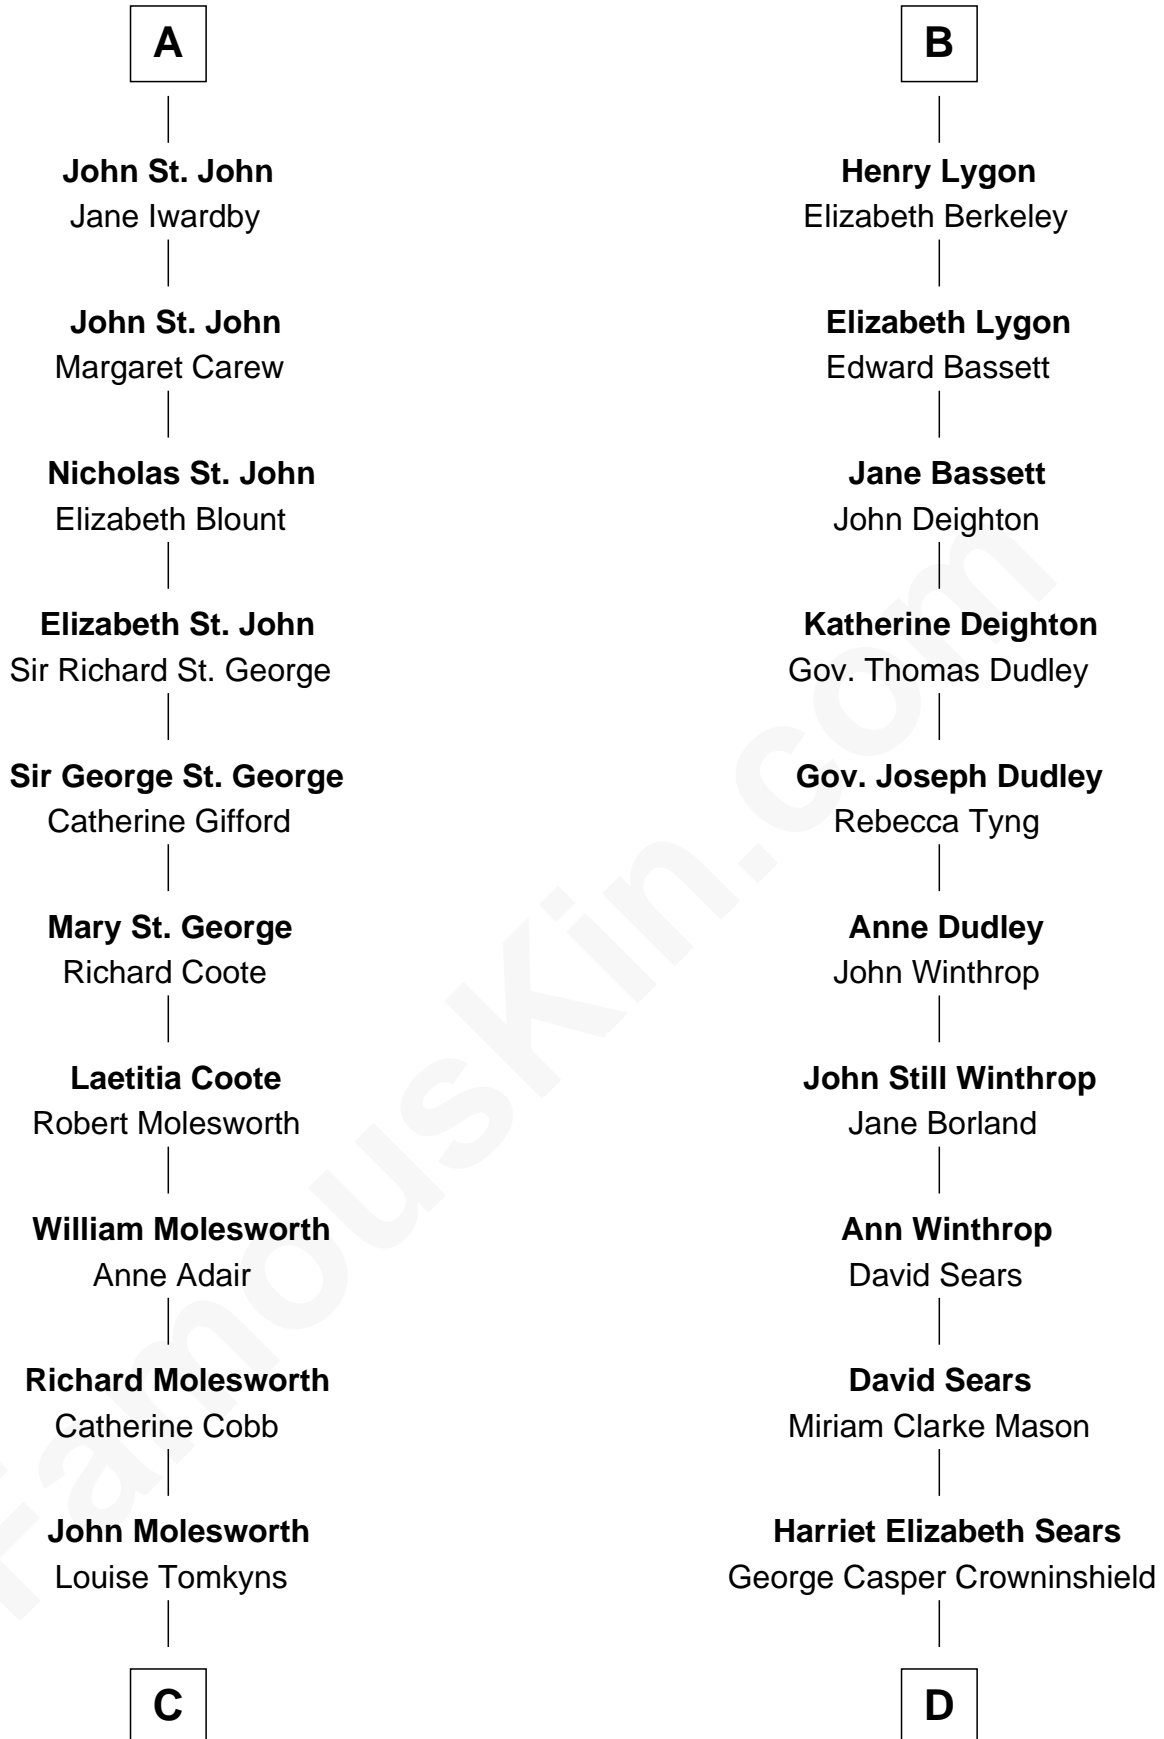

FamousKin.com Relationship Chart of

Joan Fontaine
Movie Actress

19th cousin 1 time removed of

John Adams Morgan
1952 Olympic Sailing Gold Medalist

Sir Walter de Beauchamp
Alice de Tony

C

Margaret Letitia Molesworth
Charles Richard De Havilland

Walter Augustus De Havilland
Lillian Augusta Ruse

Joan Fontaine
Movie Actress

D

Frances Cadwallader Crowninshield
John Quincy Adams

Charles Francis Adams
Frances Lovering

Catherine Frances Lovering Adams
Henry Sturgis Morgan