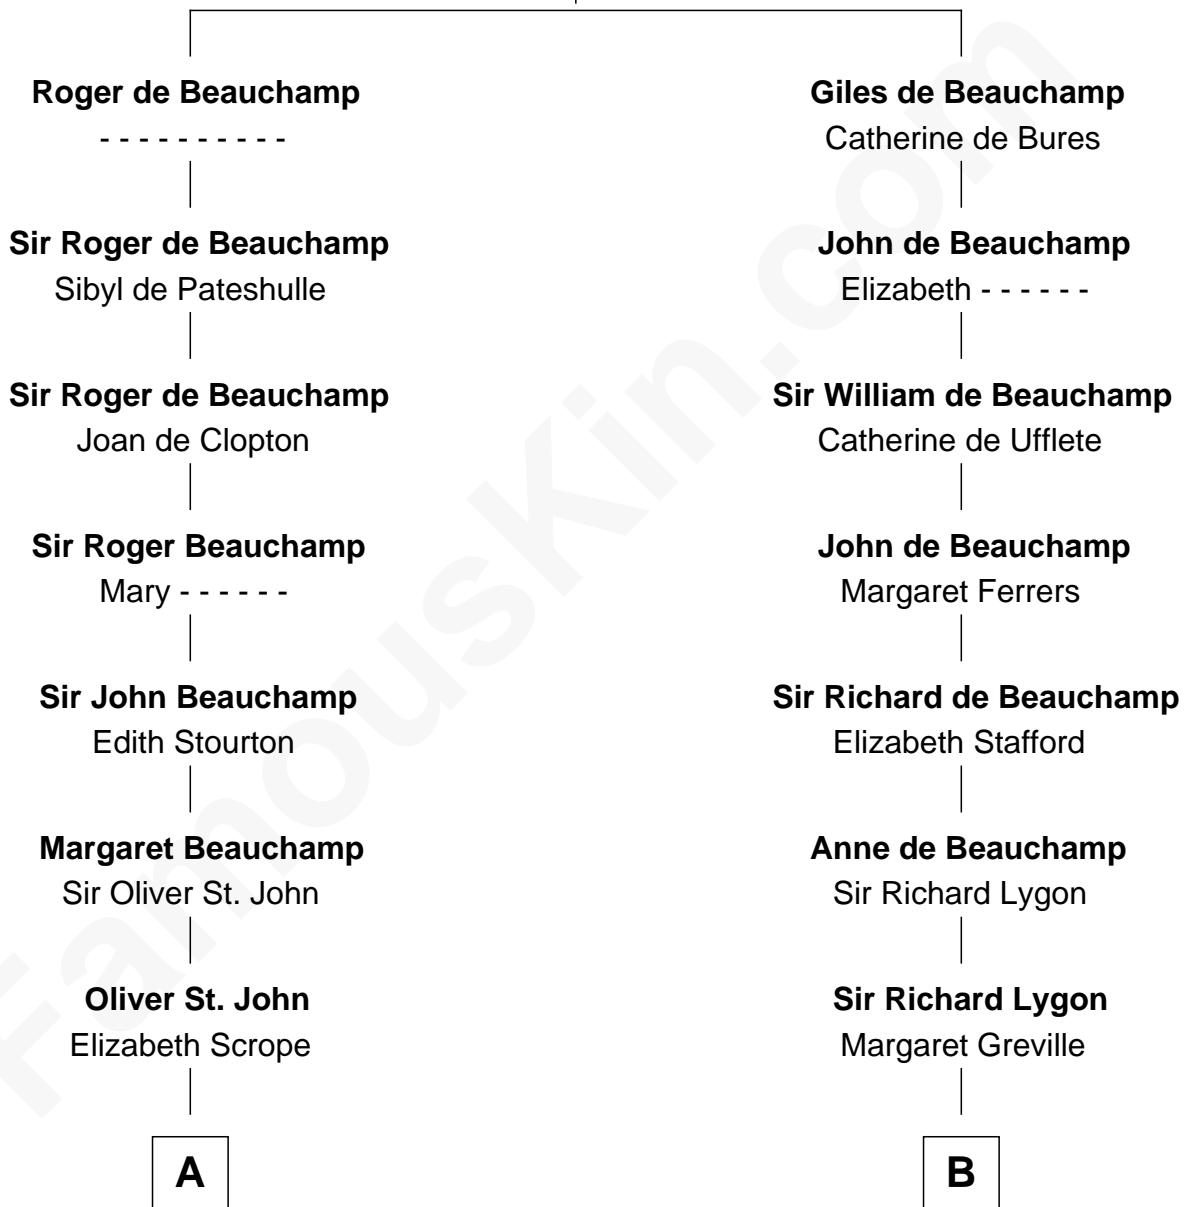

FamousKin.com Relationship Chart of

Joan Fontaine
Movie Actress

19th cousin 1 time removed of

John Adams Morgan
1952 Olympic Sailing Gold Medalist

Sir Walter de Beauchamp
Alice de Tony

C

Margaret Letitia Molesworth
Charles Richard De Havilland

Walter Augustus De Havilland
Lillian Augusta Ruse

Joan Fontaine
Movie Actress

D

Frances Cadwallader Crowninshield
John Quincy Adams

Charles Francis Adams
Frances Lovering

Catherine Frances Lovering Adams
Henry Sturgis Morgan