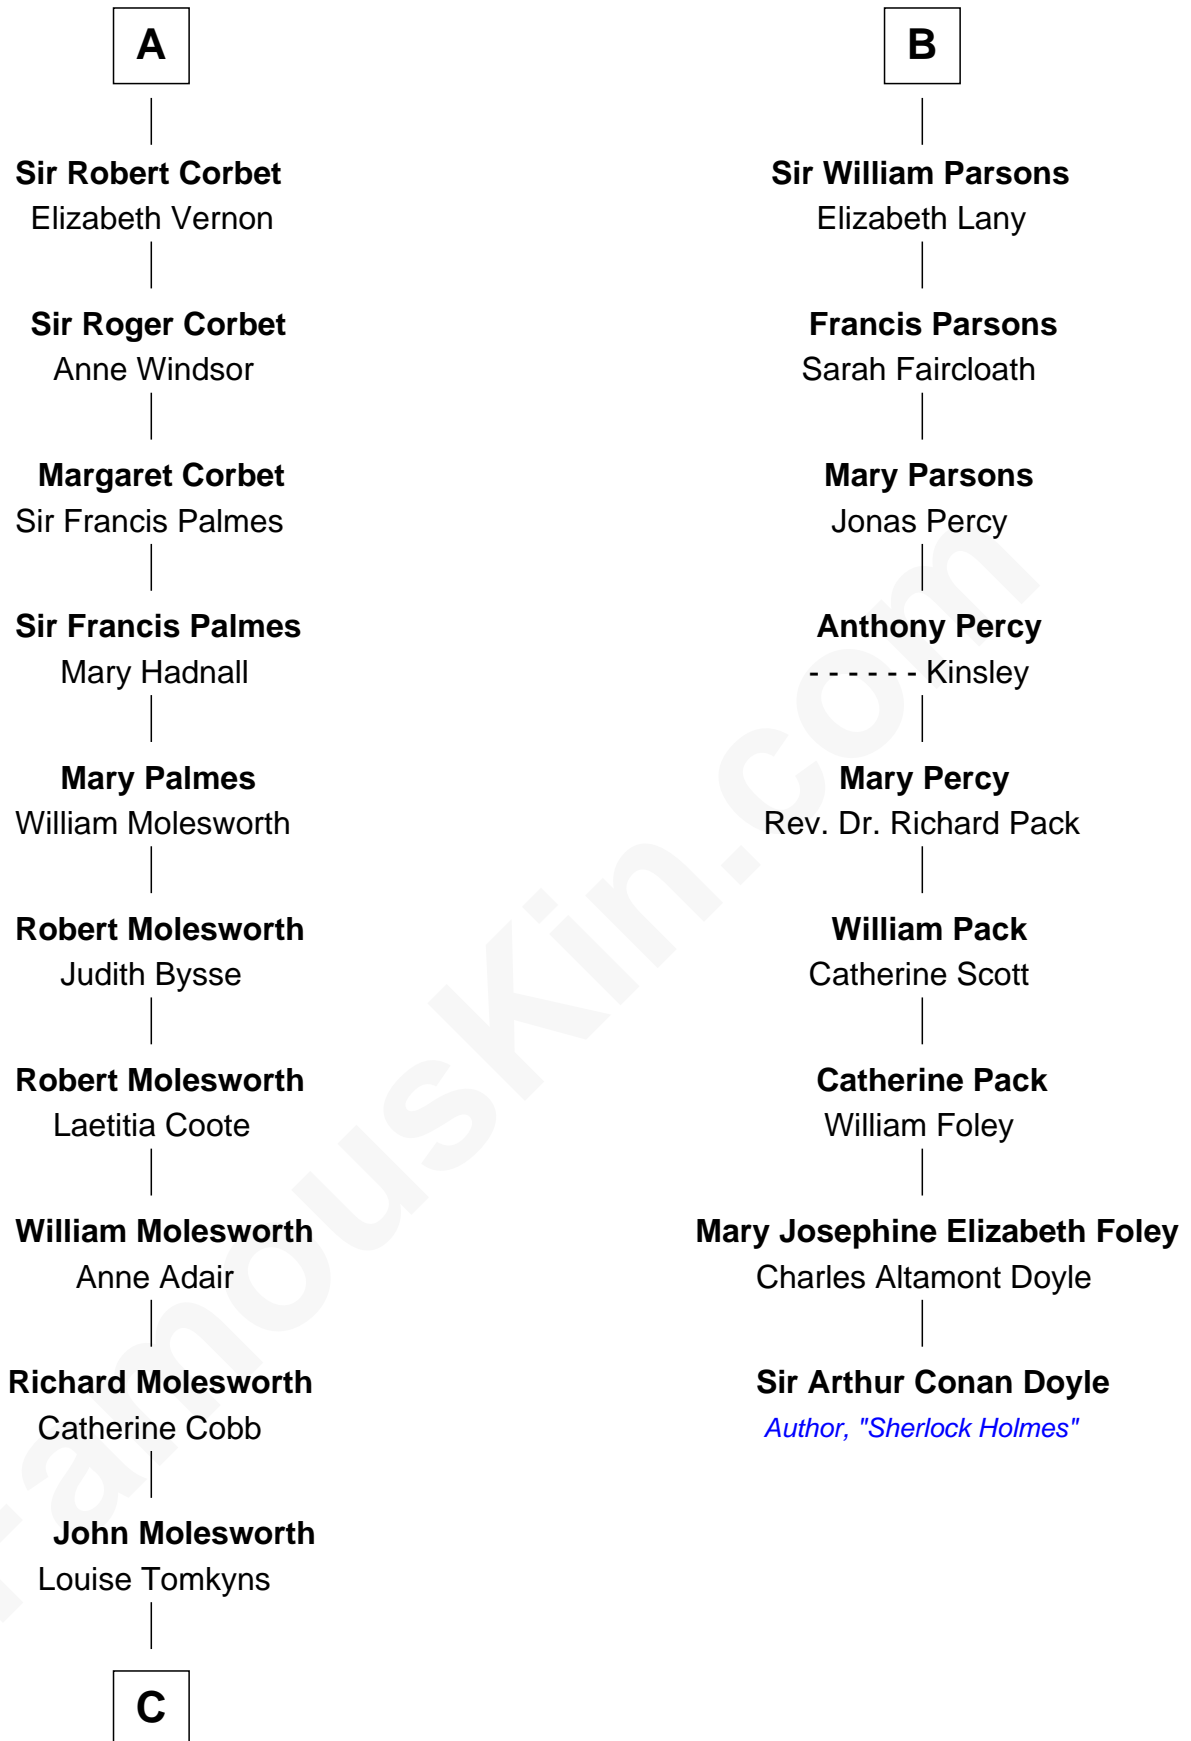

# FamousKin.com Relationship Chart of

**Joan Fontaine**

*Movie Actress*

15th cousin 4 times removed of

**Sir Arthur Conan Doyle**

*Author, "Sherlock Holmes"*

**Sir Henry de Grey**

Elizabeth Talbot

**C**

**Margaret Letitia Molesworth**

Charles Richard De Havilland

**Walter Augustus De Havilland**

Lillian Augusta Ruse

**Joan Fontaine**

*Movie Actress*

FamousKin.com