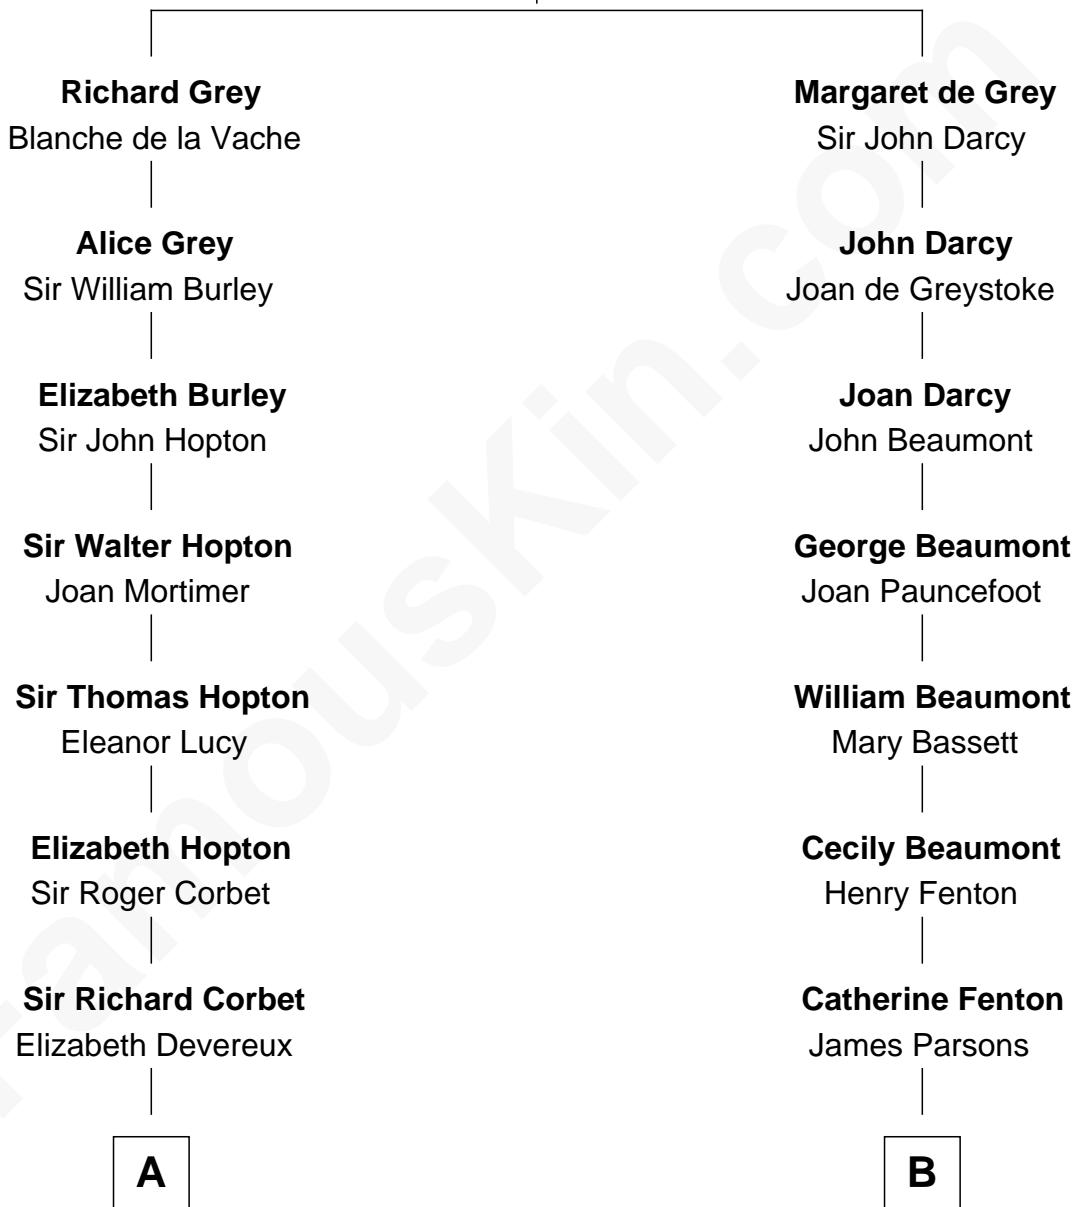

# FamousKin.com Relationship Chart of

**Joan Fontaine**

*Movie Actress*

15th cousin 4 times removed of

**Sir Arthur Conan Doyle**

*Author, "Sherlock Holmes"*

**Sir Henry de Grey**

Elizabeth Talbot

**C**

**Margaret Letitia Molesworth**

Charles Richard De Havilland

**Walter Augustus De Havilland**

Lillian Augusta Ruse

**Joan Fontaine**

*Movie Actress*

FamousKin.com