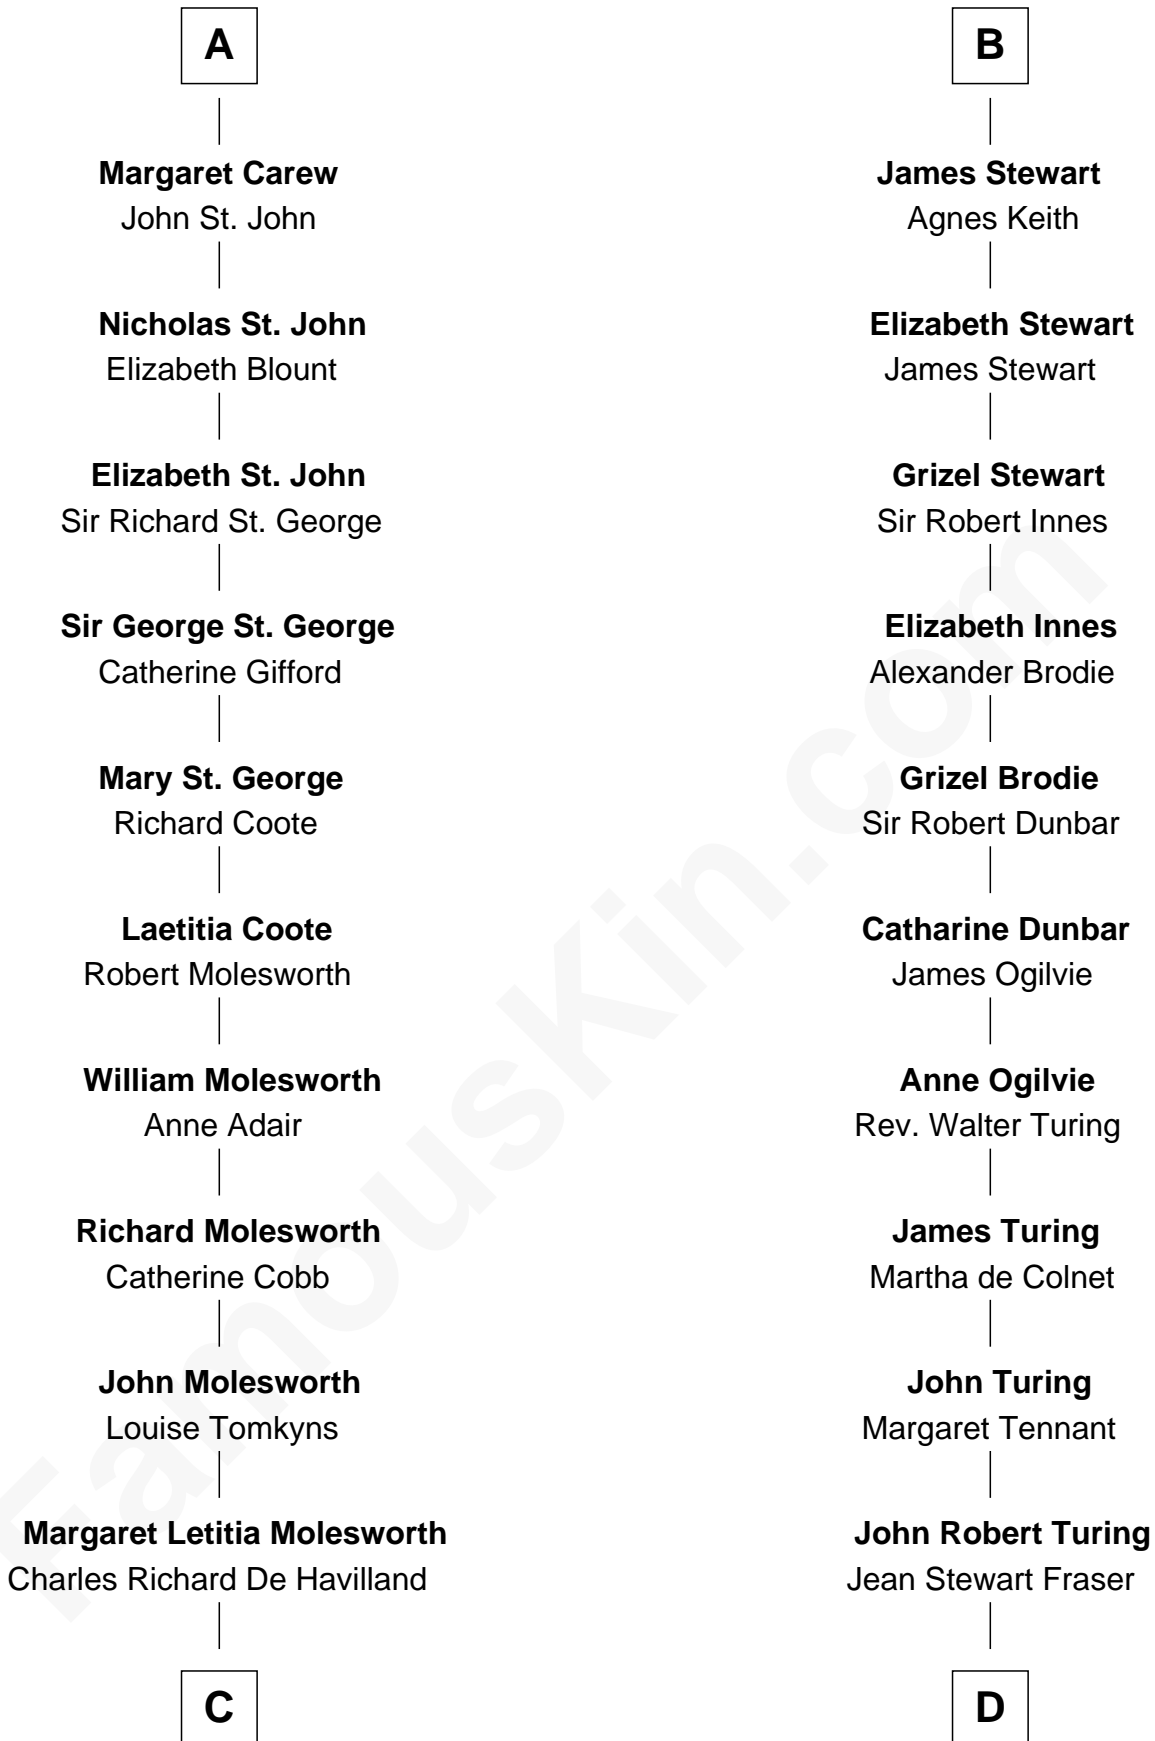

FamousKin.com Relationship Chart of

Joan Fontaine

Movie Actress

18th cousin 1 time removed of

Alan Turing

WWII Codebreaker of Nazi Enigma Machine

FamousKin.com