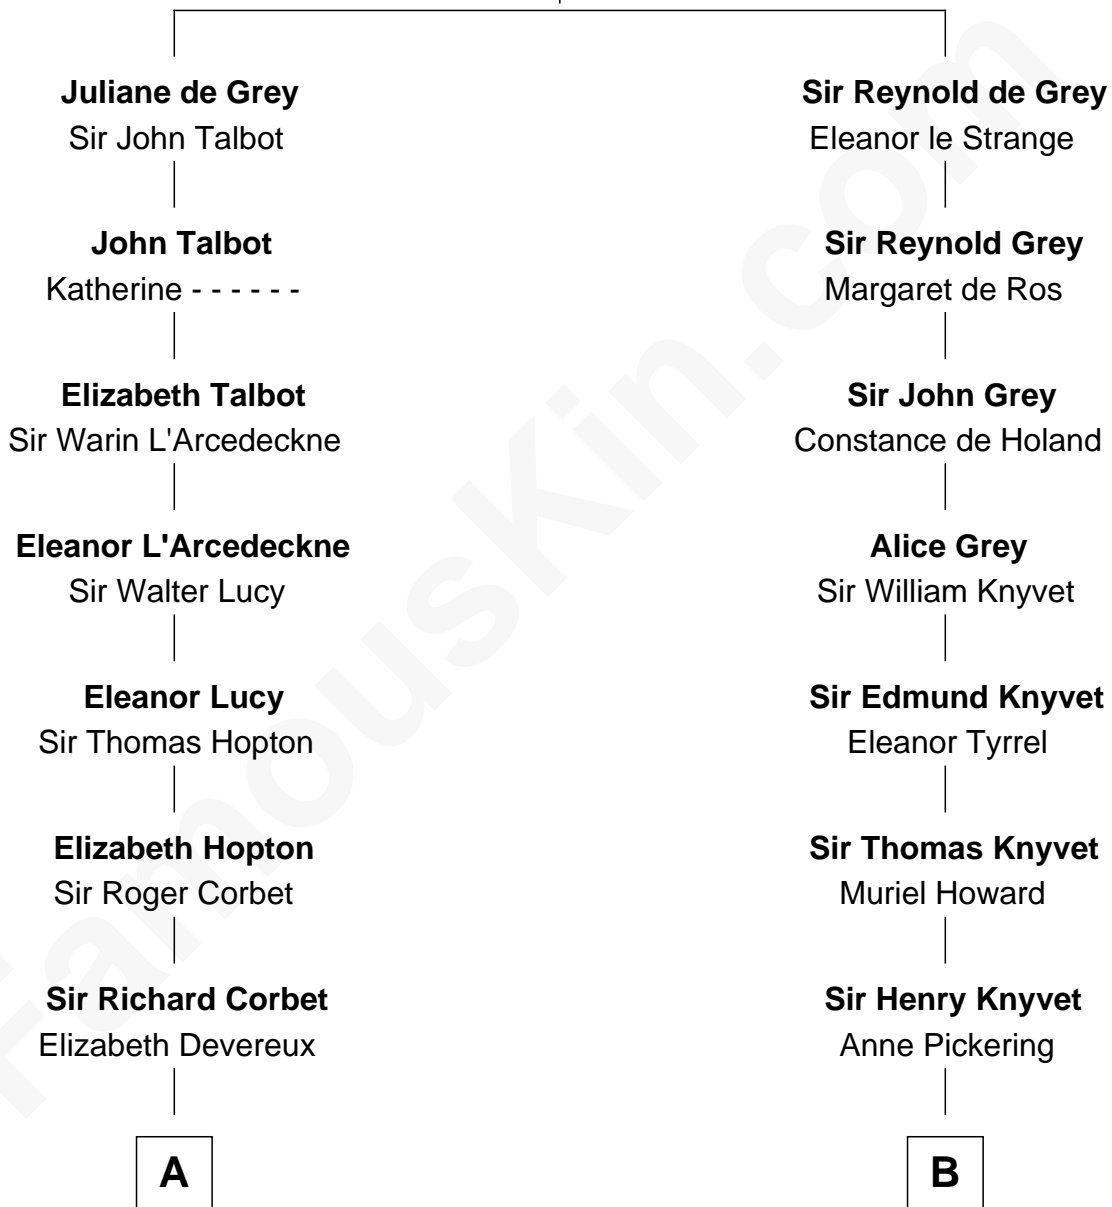

FamousKin.com Relationship Chart of

Joan Fontaine

Movie Actress

19th cousin of

Tilda Swinton

Movie Actress

Sir Roger de Grey
Elizabeth de Hastings

C

Margaret Letitia Molesworth
Charles Richard De Havilland

Walter Augustus De Havilland
Lillian Augusta Ruse

Joan Fontaine
Movie Actress

D

Mariora Beatrice Evelyn Rochfort Alers-Hankey
Alan Henry Campbell Swinton