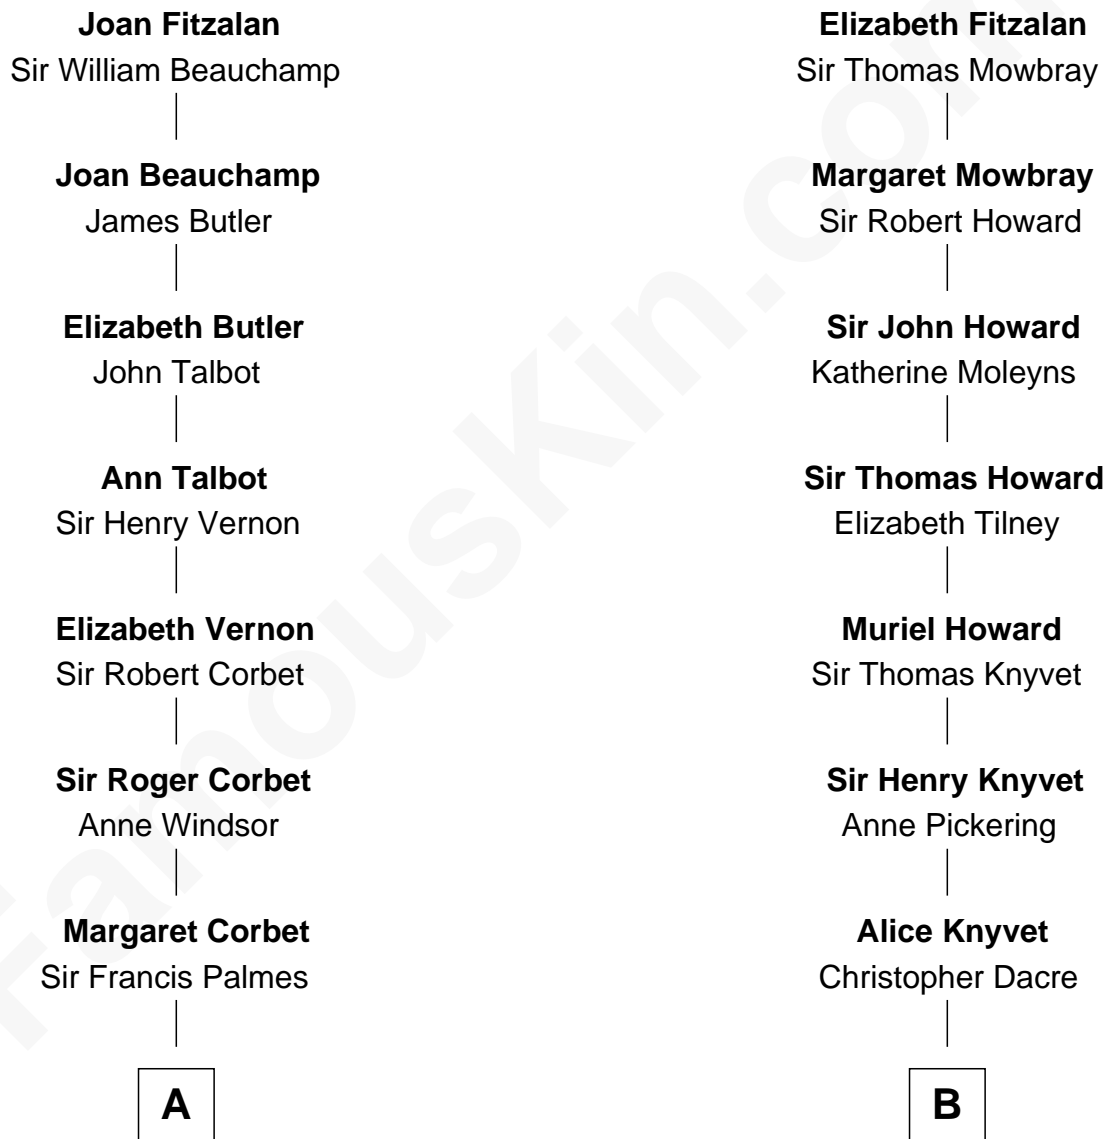

FamousKin.com Relationship Chart of

Joan Fontaine

Movie Actress

16th cousin 2 times removed of

Tilda Swinton

Movie Actress

Sir Richard Fitzalan

Elizabeth de Bohun