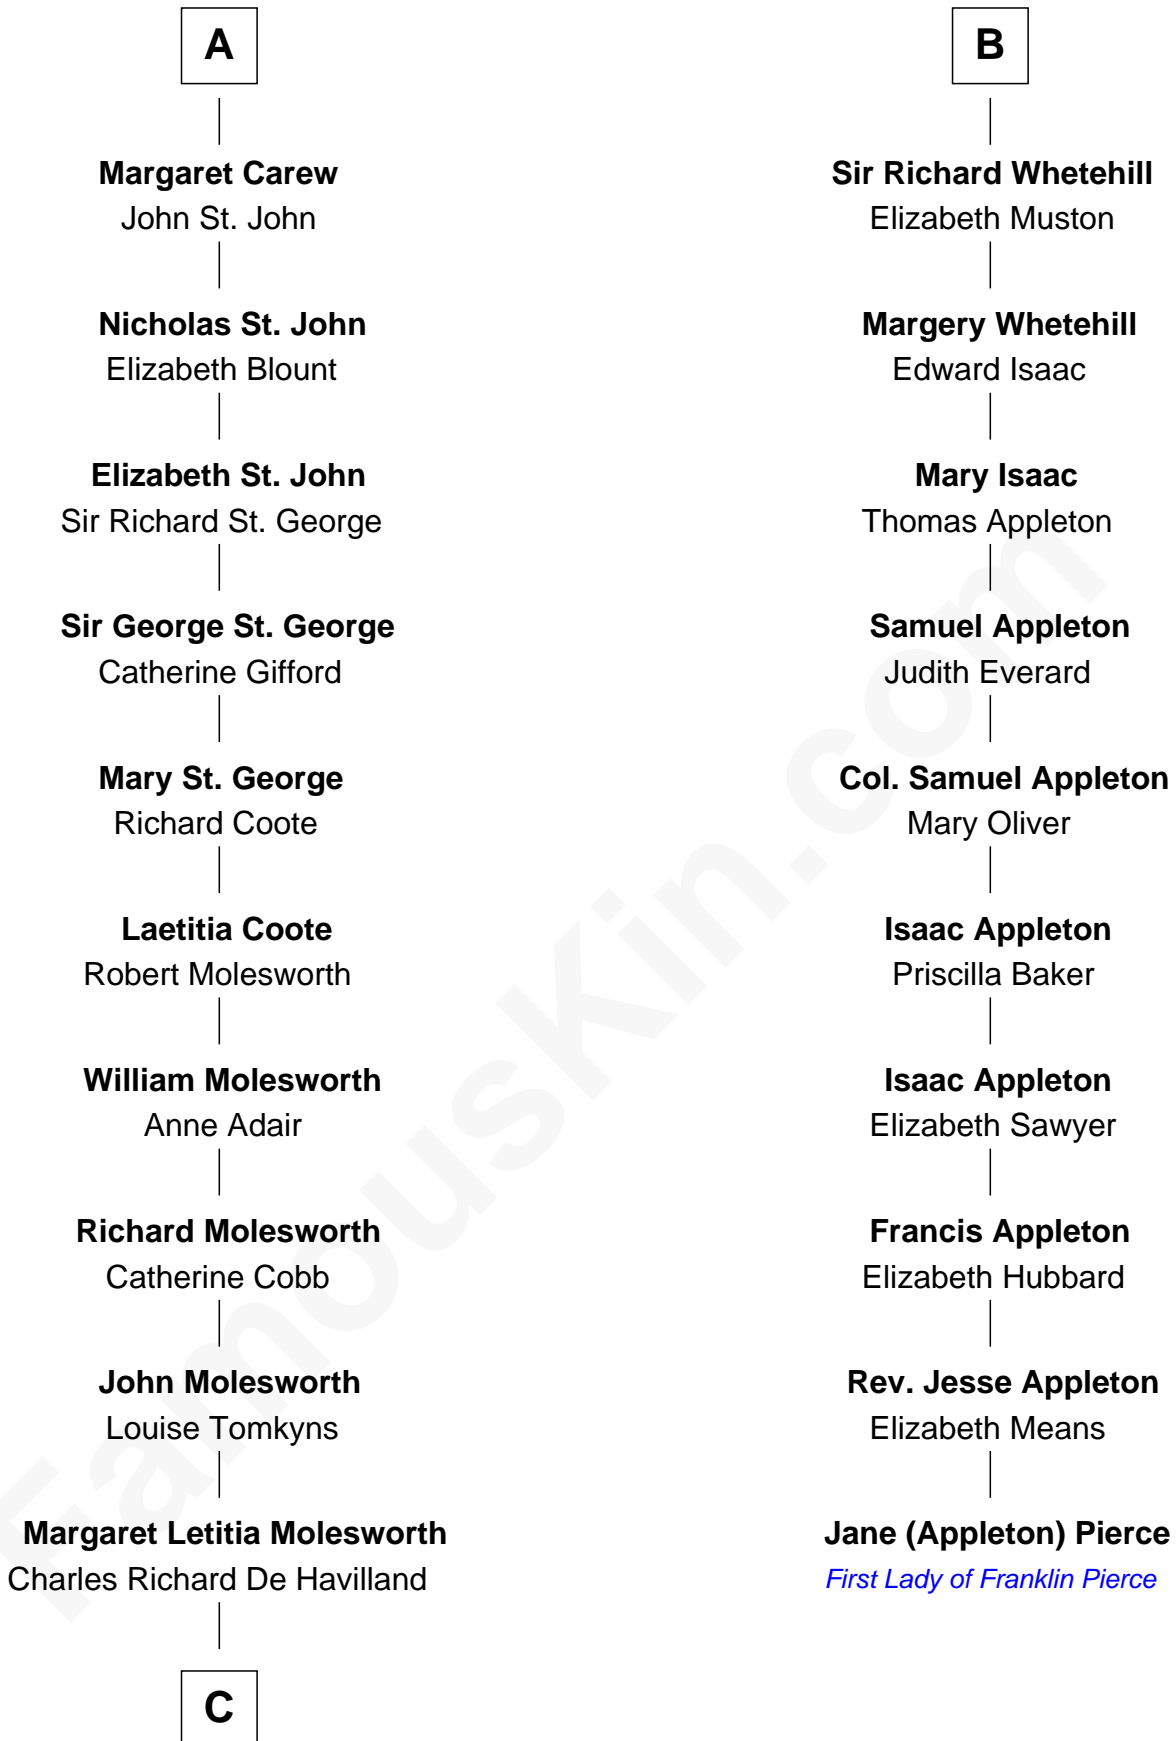

FamousKin.com Relationship Chart of

Joan Fontaine

Movie Actress

16th cousin 2 times removed of

Jane (Appleton) Pierce

First Lady of President Franklin Pierce

C

—
Walter Augustus De Havilland

Lillian Augusta Ruse

—
Joan Fontaine

Movie Actress

FamousKin.com