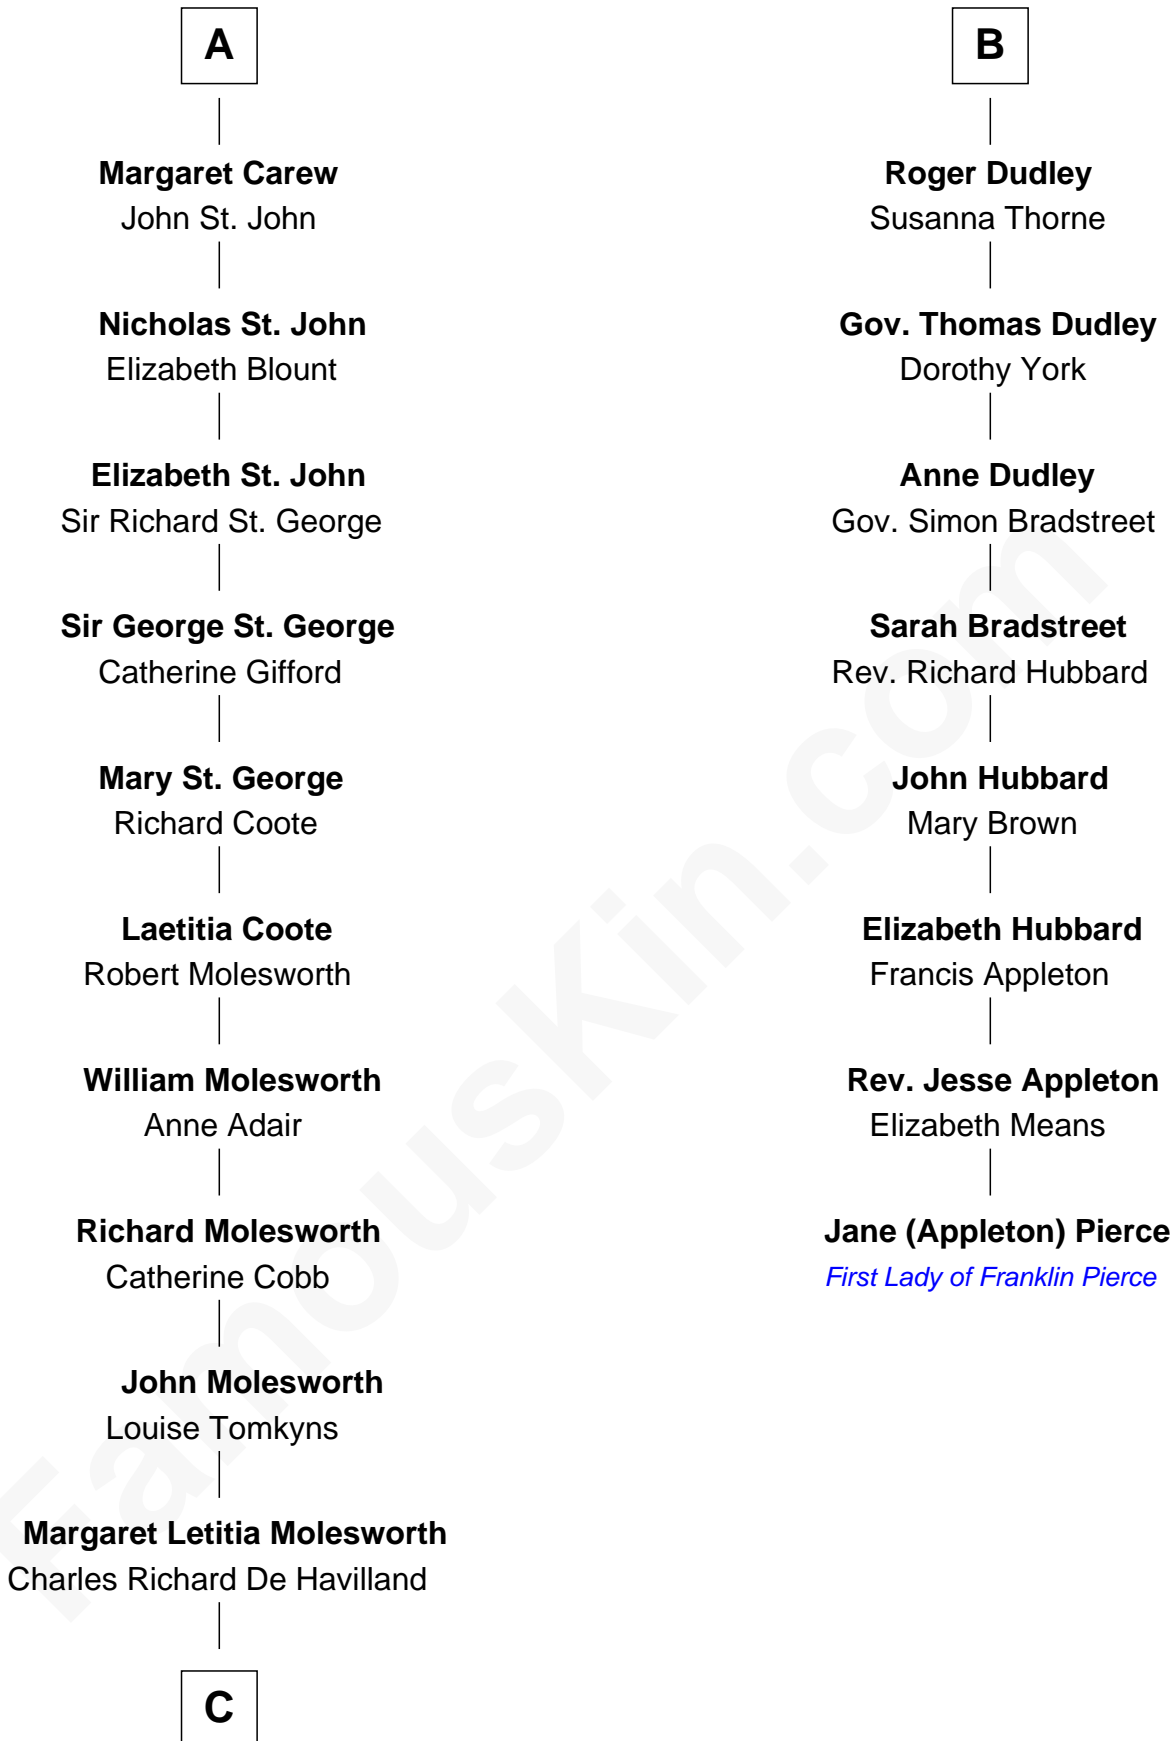

**FamousKin.com**  
**Relationship Chart of**  
**Joan Fontaine**  
*Movie Actress*

14th cousin 4 times removed of

**Jane (Appleton) Pierce**  
*First Lady of President Franklin Pierce*

**C**

—  
**Walter Augustus De Havilland**

Lillian Augusta Ruse

—  
**Joan Fontaine**

*Movie Actress*

FamousKin.com