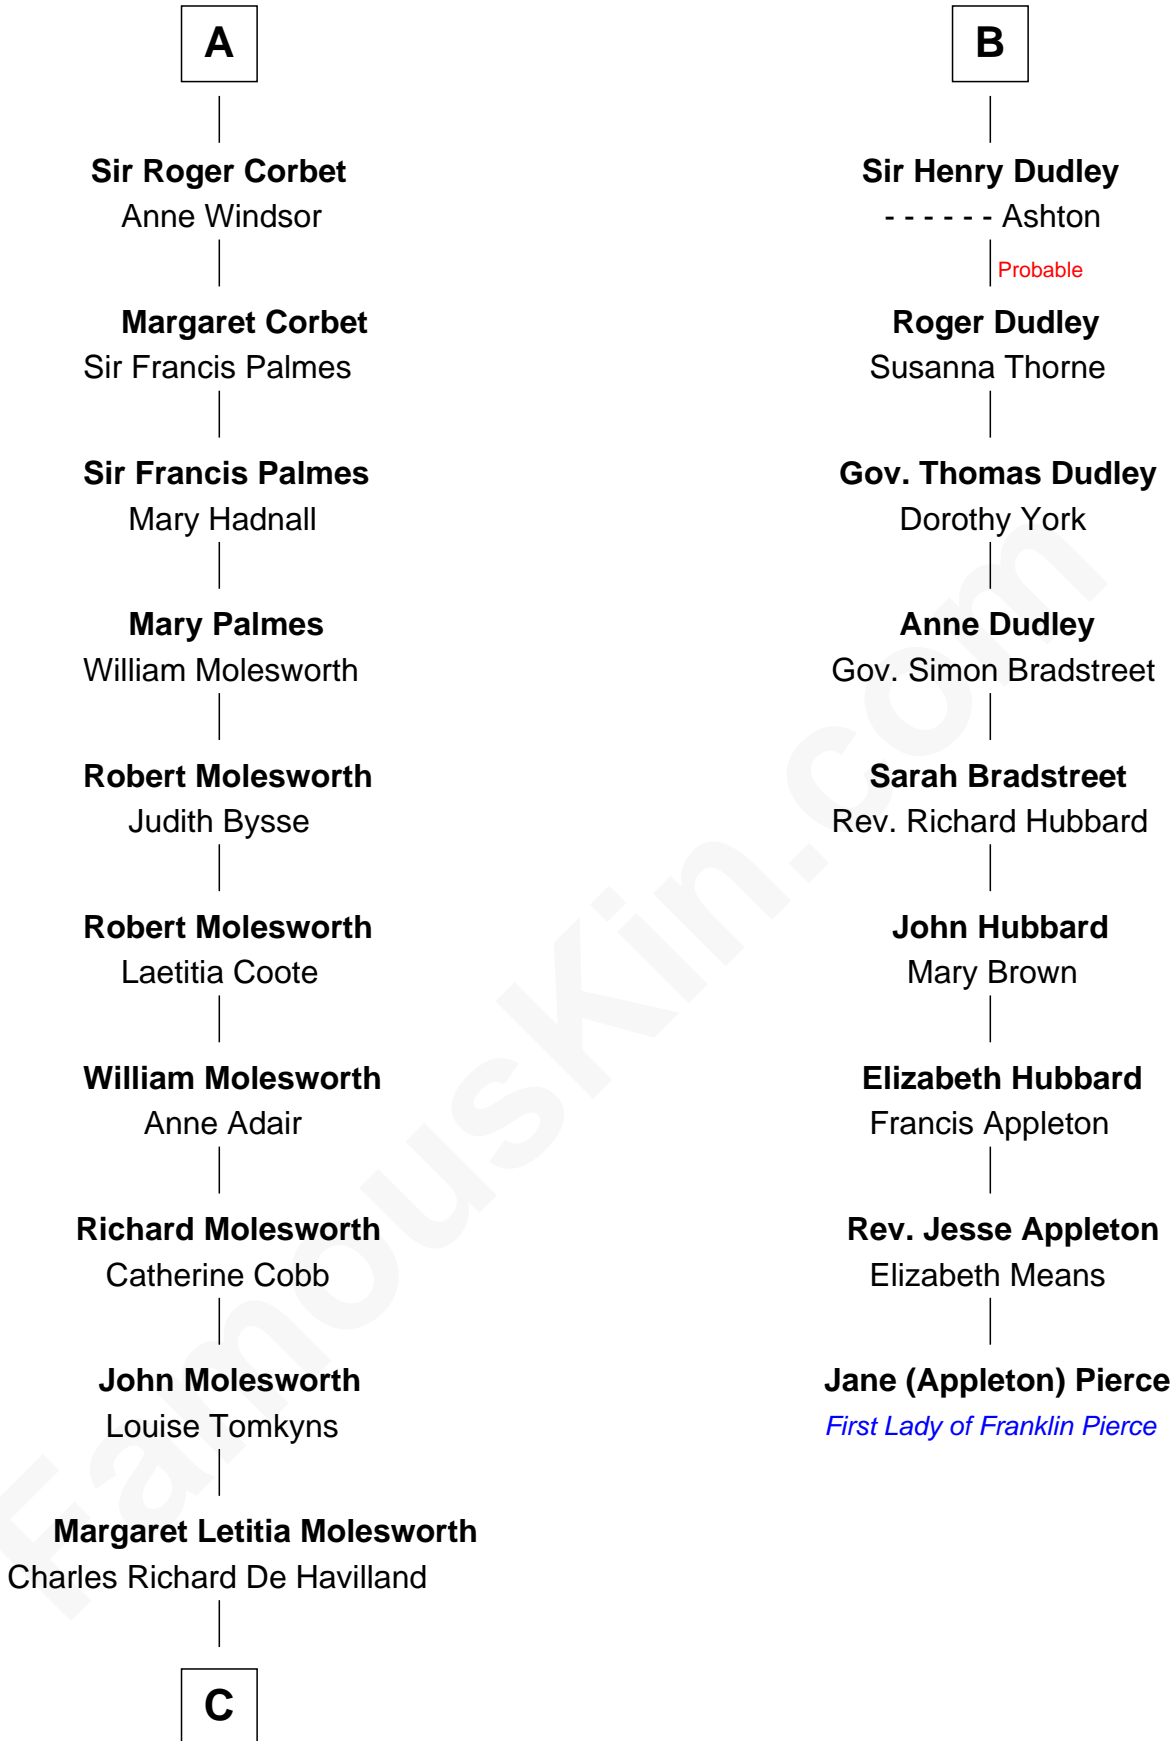

FamousKin.com Relationship Chart of

Joan Fontaine

Movie Actress

15th cousin 3 times removed of

Jane (Appleton) Pierce

First Lady of President Franklin Pierce

C

—
Walter Augustus De Havilland

Lillian Augusta Ruse

—
Joan Fontaine

Movie Actress

FamousKin.com