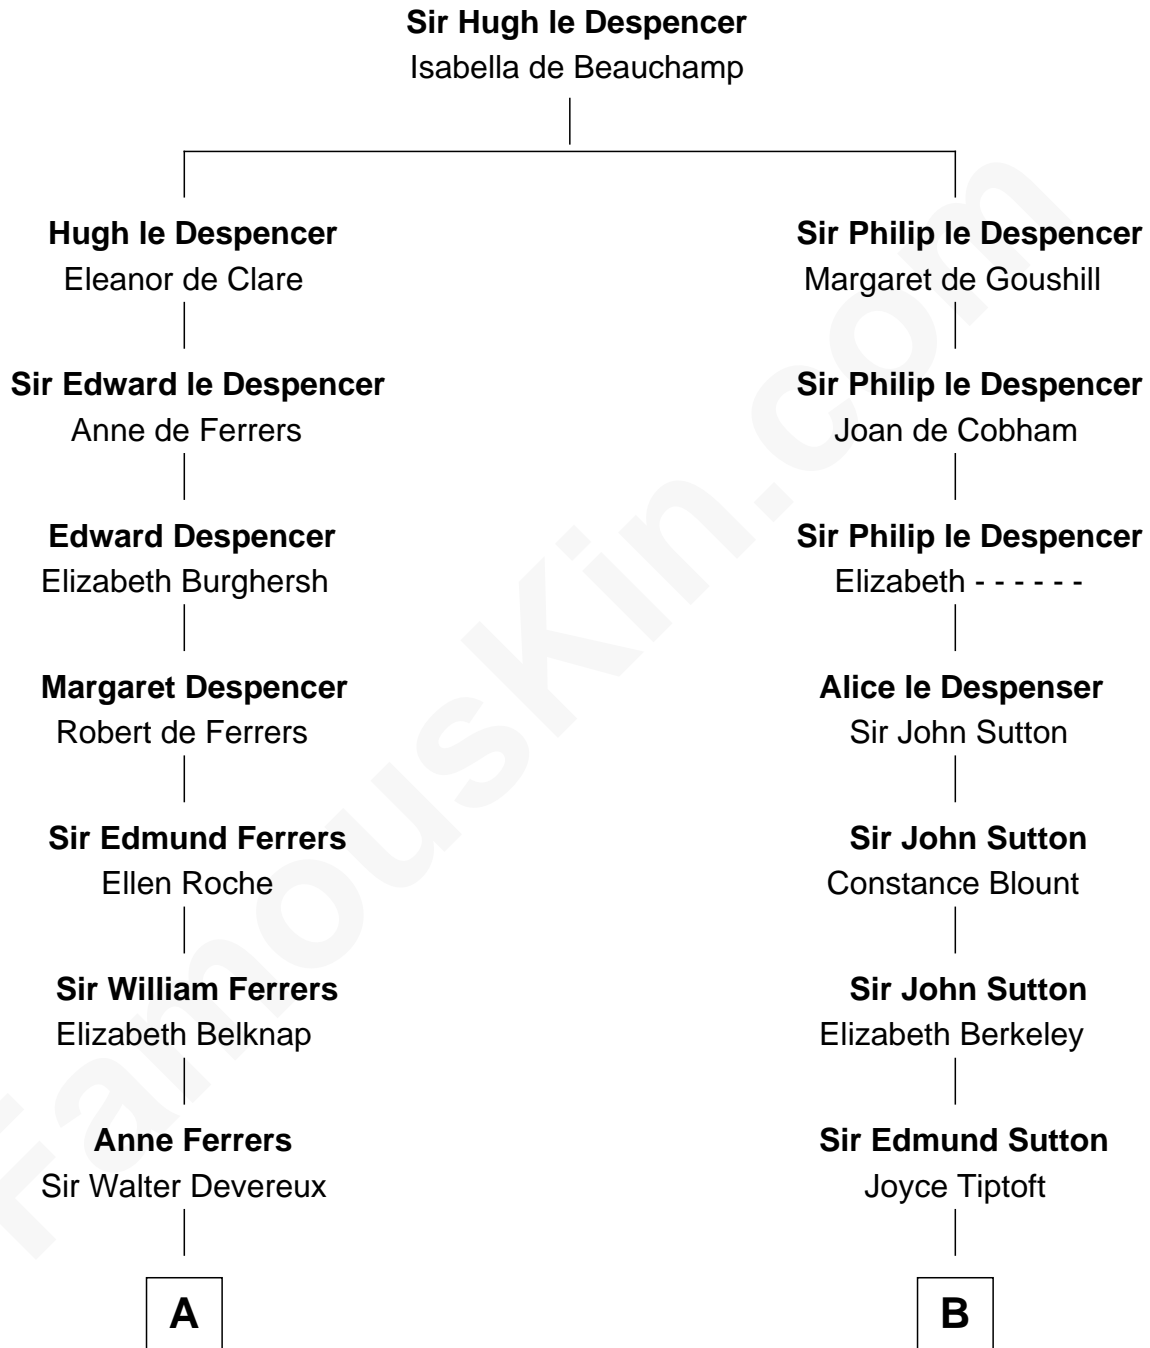

FamousKin.com
Relationship Chart of
Joan Fontaine
Movie Actress

17th cousin 3 times removed of

Jane (Appleton) Pierce
First Lady of President Franklin Pierce

C

—
John Molesworth

Louise Tomkyns

—
Margaret Letitia Molesworth

Charles Richard De Havilland

—
Walter Augustus De Havilland

Lillian Augusta Ruse

—
Joan Fontaine

Movie Actress

FamousKin.com