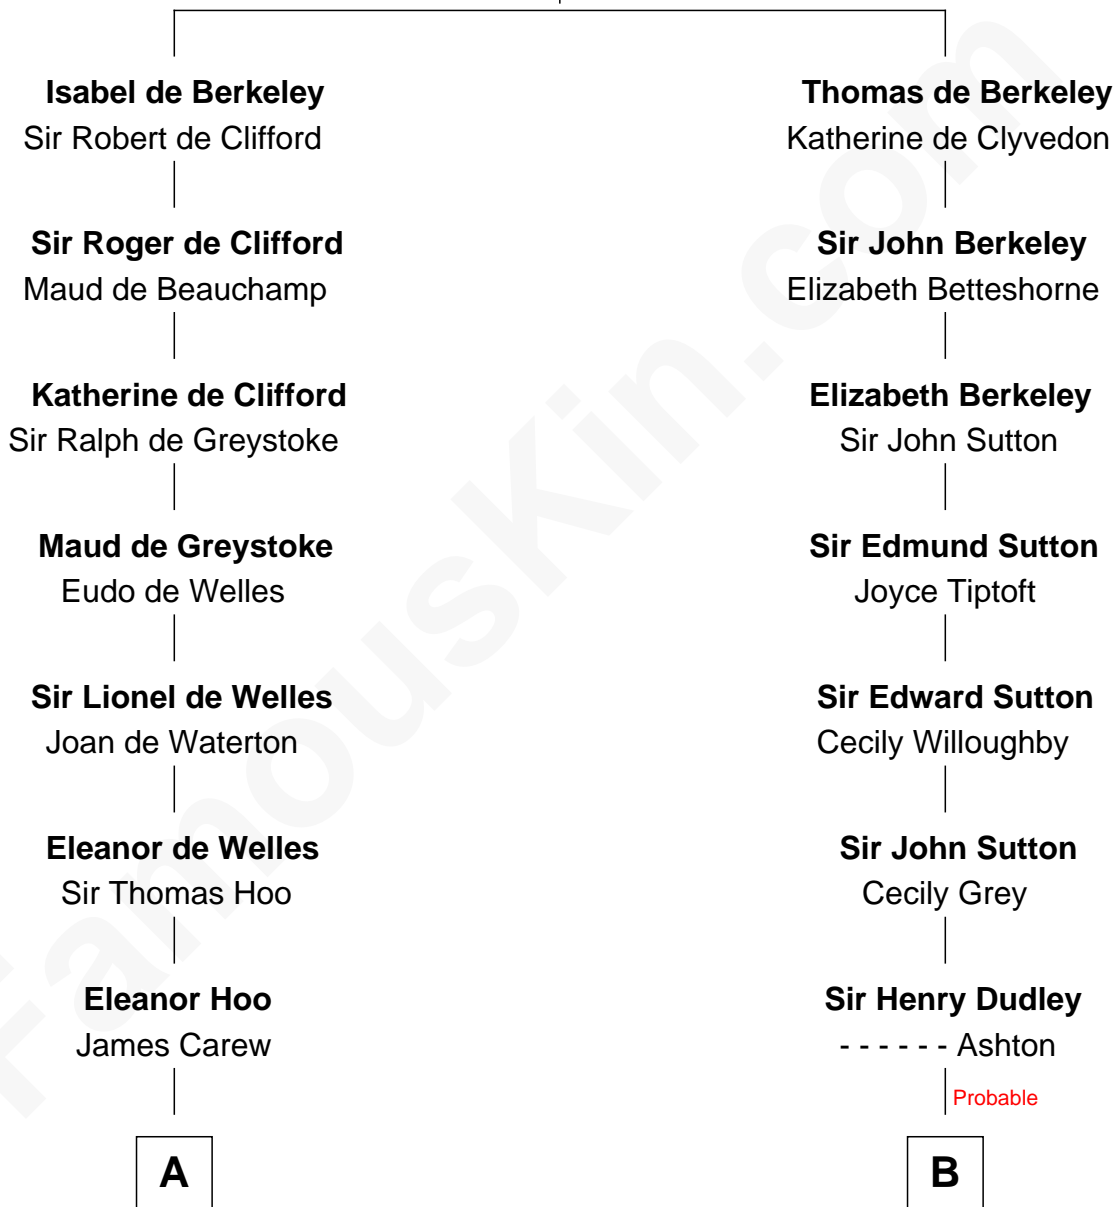

FamousKin.com Relationship Chart of

Joan Fontaine

Movie Actress

14th cousin 5 times removed of

Jane (Appleton) Pierce

First Lady of President Franklin Pierce

Sir Maurice de Berkeley

Eve la Zouche

C

—
Margaret Letitia Molesworth

Charles Richard De Havilland

—
Walter Augustus De Havilland

Lillian Augusta Ruse

—
Joan Fontaine

Movie Actress

FamousKin.com