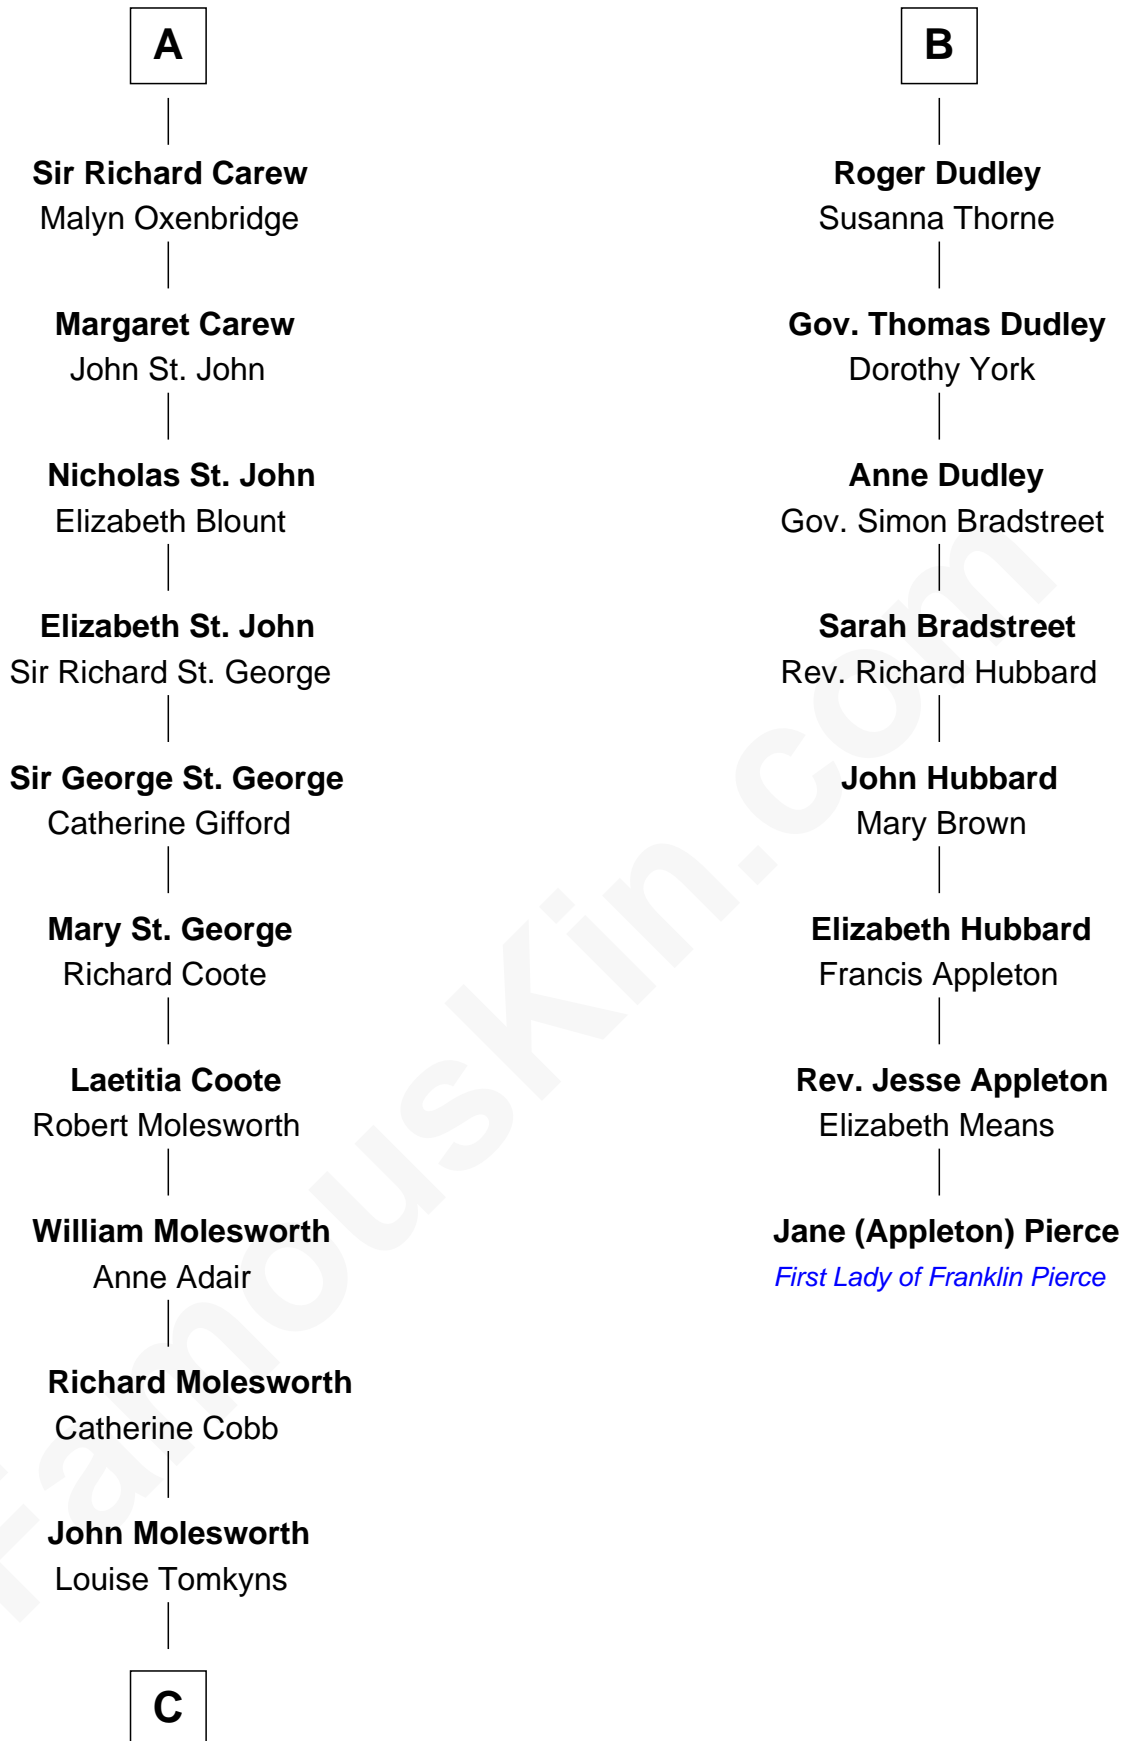

FamousKin.com Relationship Chart of

Joan Fontaine

Movie Actress

14th cousin 5 times removed of

Jane (Appleton) Pierce

First Lady of President Franklin Pierce

Sir Maurice de Berkeley

Eve la Zouche

C

—
Margaret Letitia Molesworth

Charles Richard De Havilland

—
Walter Augustus De Havilland

Lillian Augusta Ruse

—
Joan Fontaine

Movie Actress

FamousKin.com