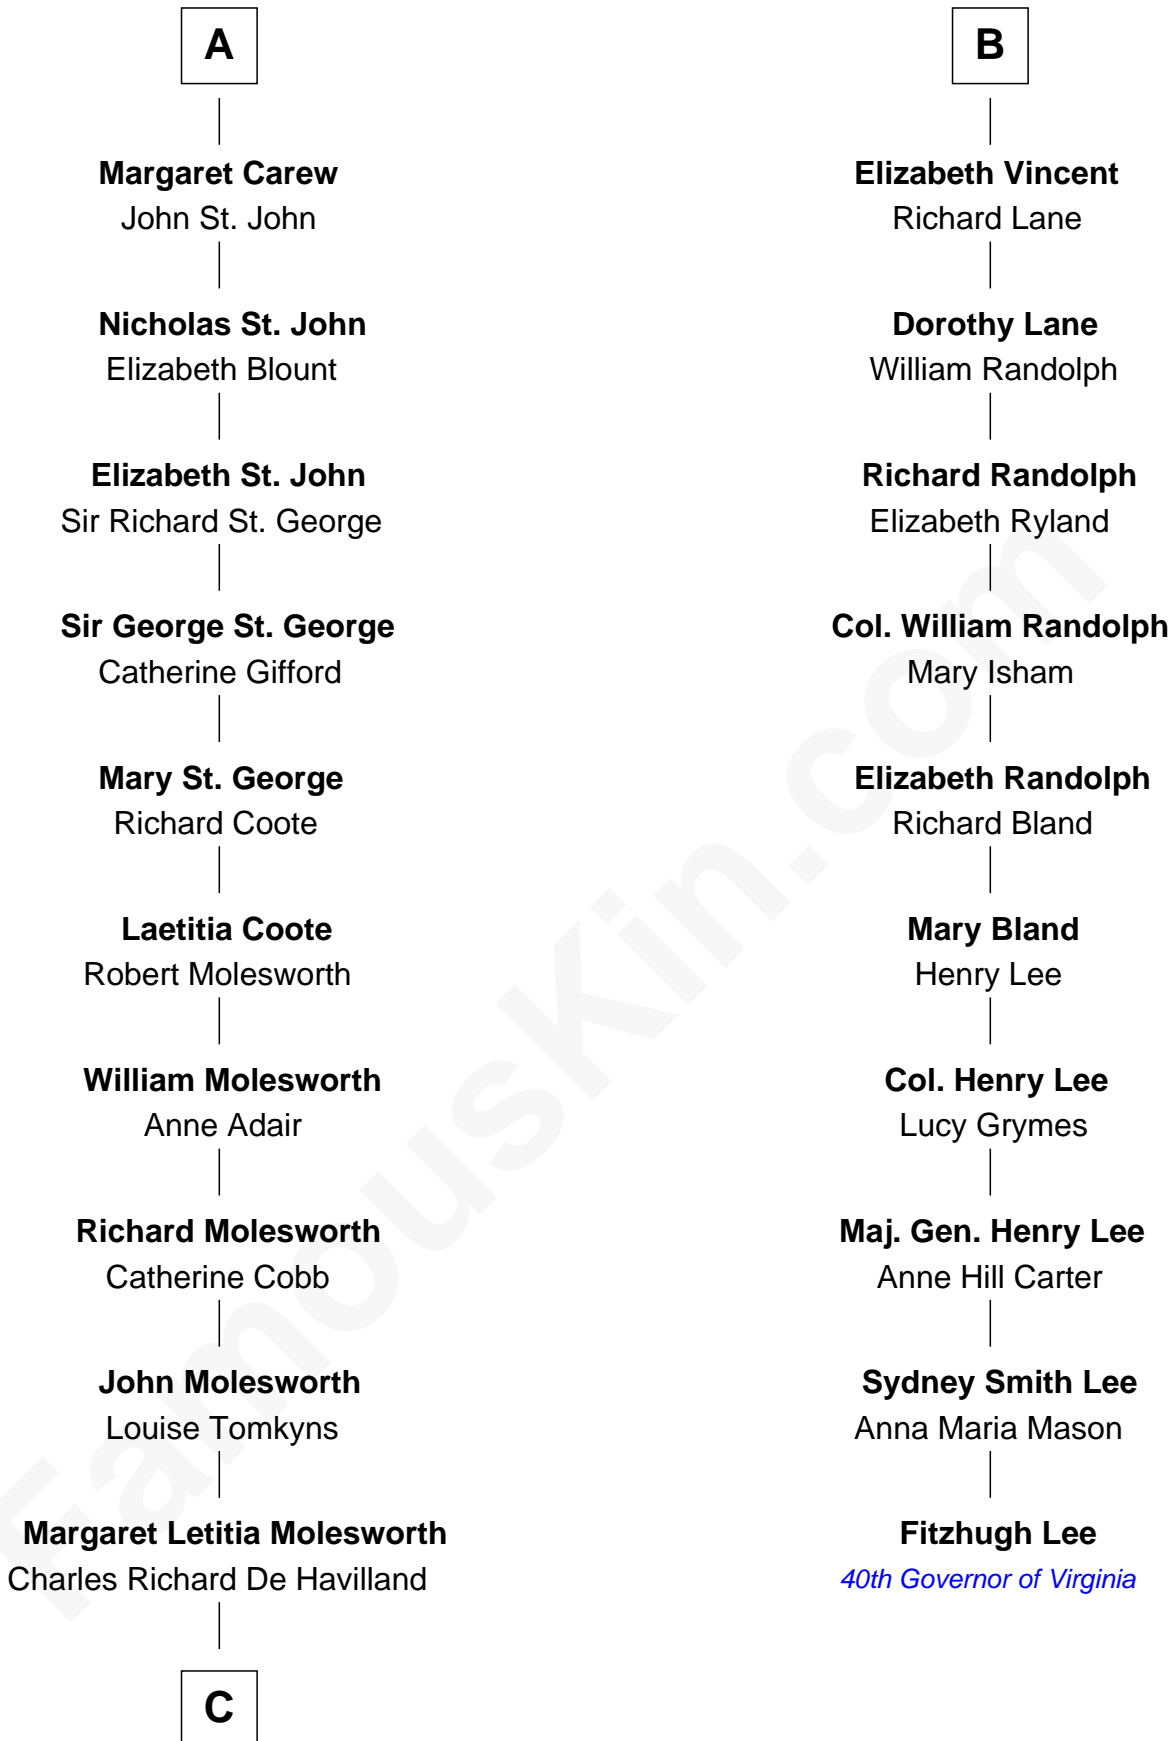

FamousKin.com Relationship Chart of

Joan Fontaine

Movie Actress

16th cousin 2 times removed of

Fitzhugh Lee

40th Governor of Virginia

C

Walter Augustus De Havilland

Lillian Augusta Ruse

Joan Fontaine

Movie Actress

FamousKin.com