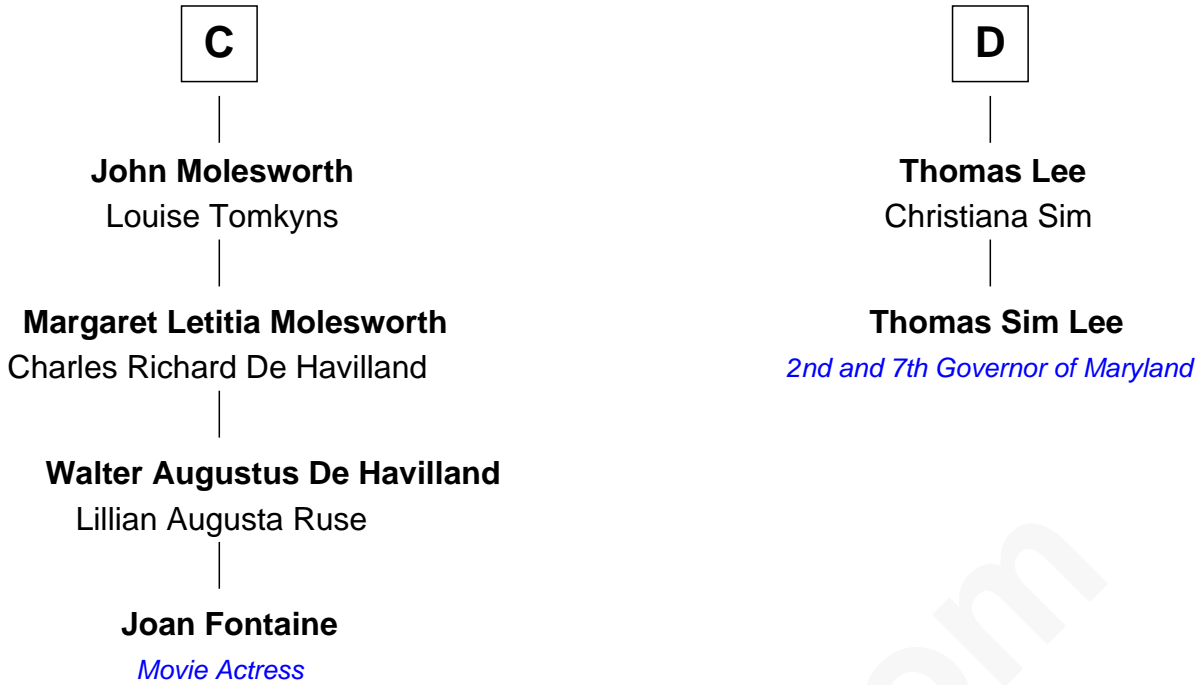

FamousKin.com Relationship Chart of

Joan Fontaine

Movie Actress

18th cousin 2 times removed of

Thomas Sim Lee

2nd and 7th Governor of Maryland

A

Ann Talbot

Anne Bowers

Richard Eltonhead

Anne Sutton

Alice Eltonhead

Henry Corbin

Laetitia Corbin

Richard Lee

Philip Lee

Sarah Brooke

D

FamousKin.com