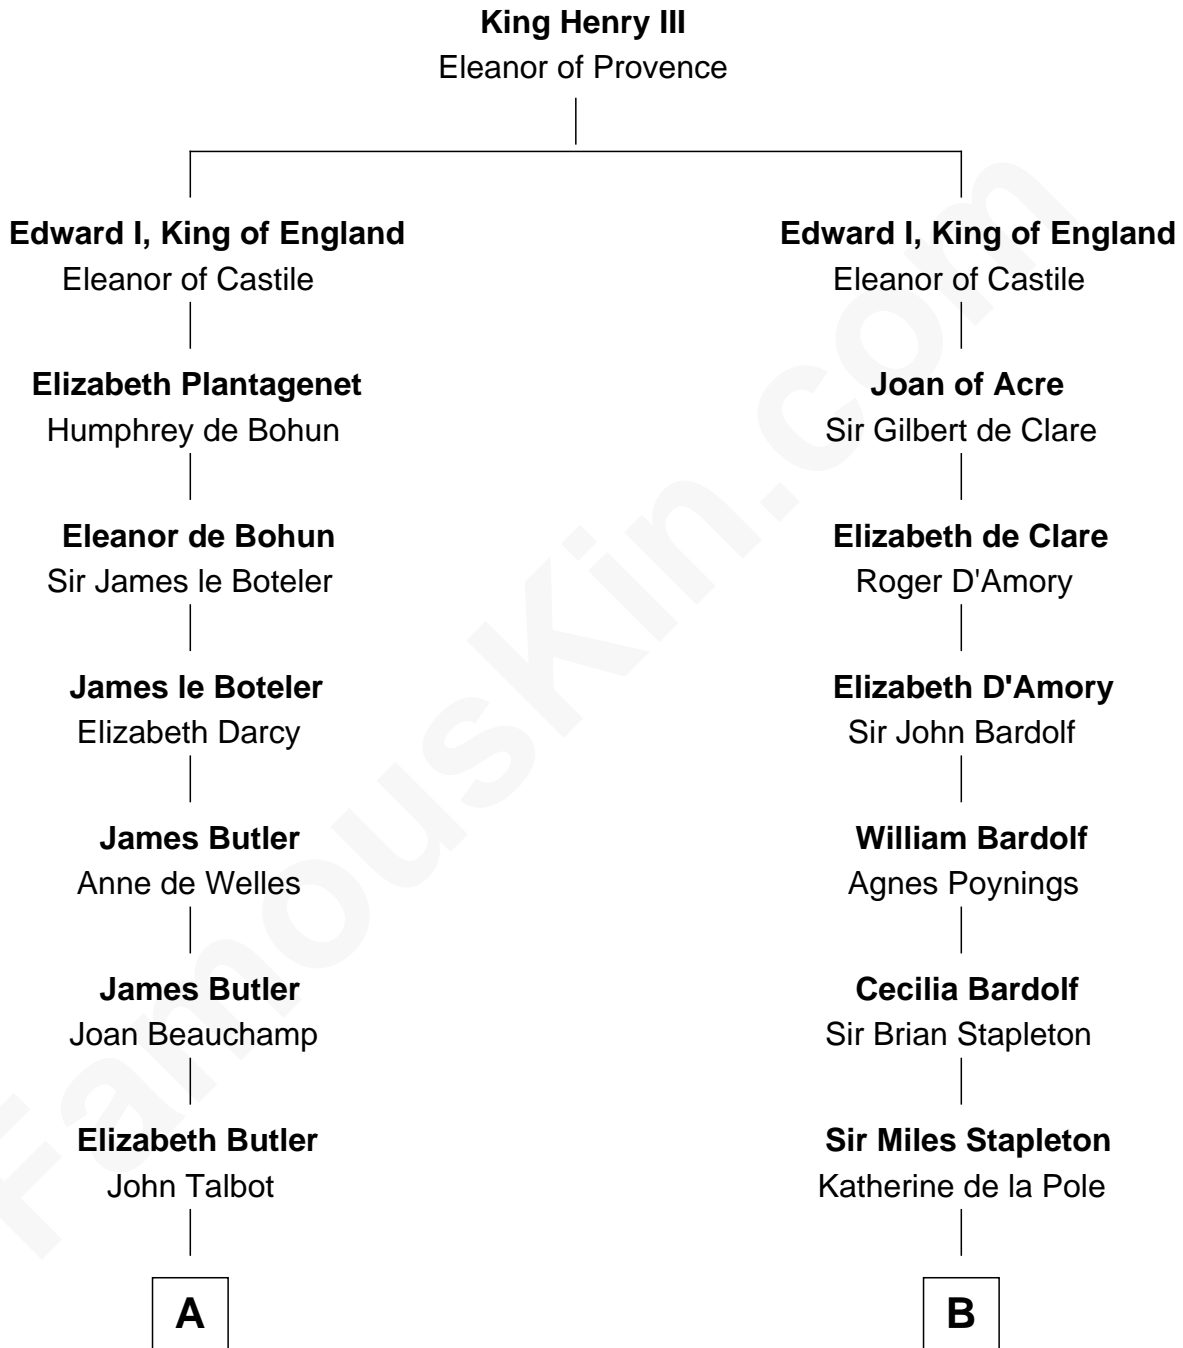

FamousKin.com Relationship Chart of

Joan Fontaine

Movie Actress

18th cousin 2 times removed of

Charles Carnan Ridgely

15th Governor of Maryland

FamousKin.com