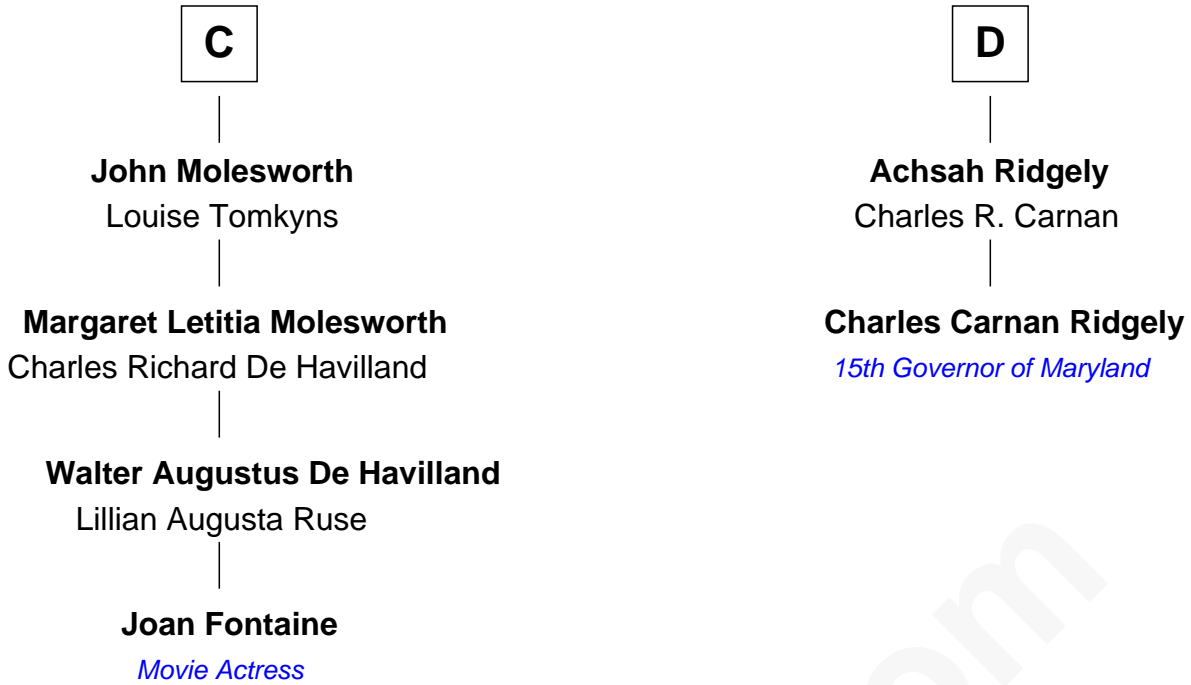

FamousKin.com Relationship Chart of

Joan Fontaine

Movie Actress

18th cousin 2 times removed of

Charles Carnan Ridgely

15th Governor of Maryland

FamousKin.com