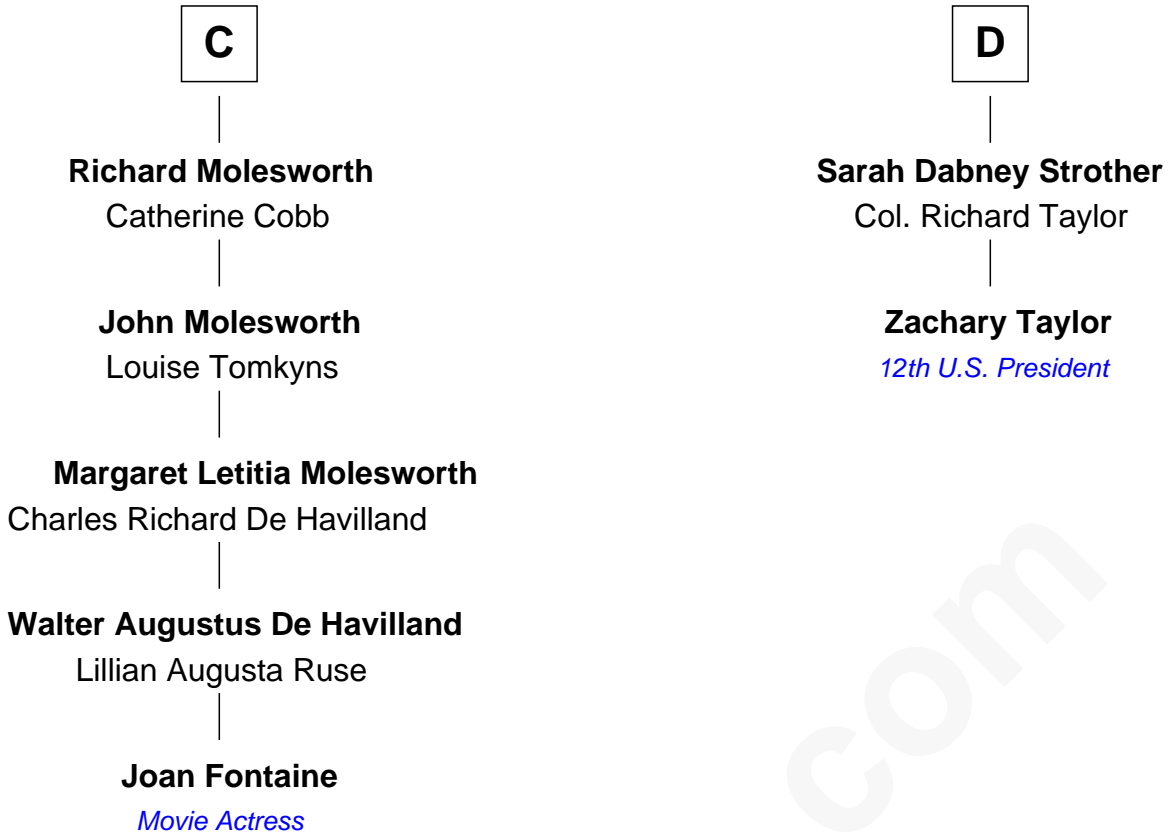

FamousKin.com Relationship Chart of

Joan Fontaine
Movie Actress

18th cousin 3 times removed of

Zachary Taylor
12th U.S. President

John de Botetourte
Maud FitzThomas

FamousKin.com