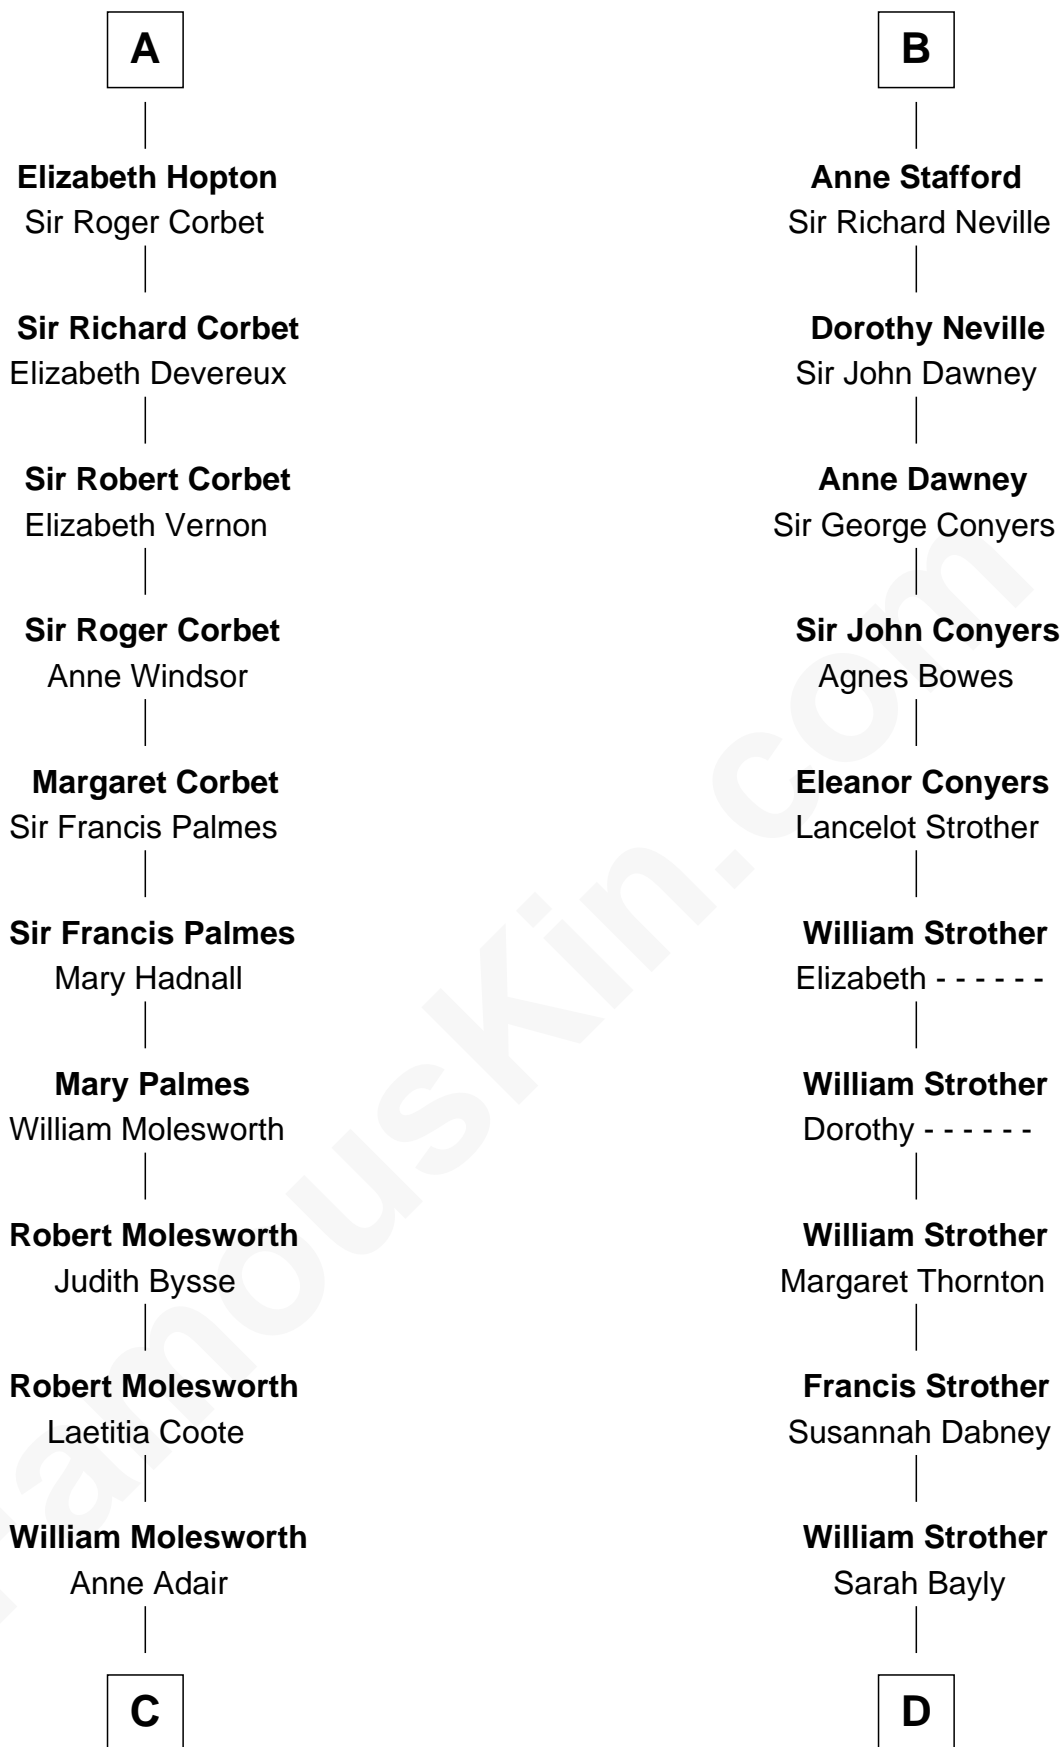

FamousKin.com Relationship Chart of

Joan Fontaine
Movie Actress

18th cousin 3 times removed of

Zachary Taylor
12th U.S. President

John de Botetourte
Maud FitzThomas

FamousKin.com