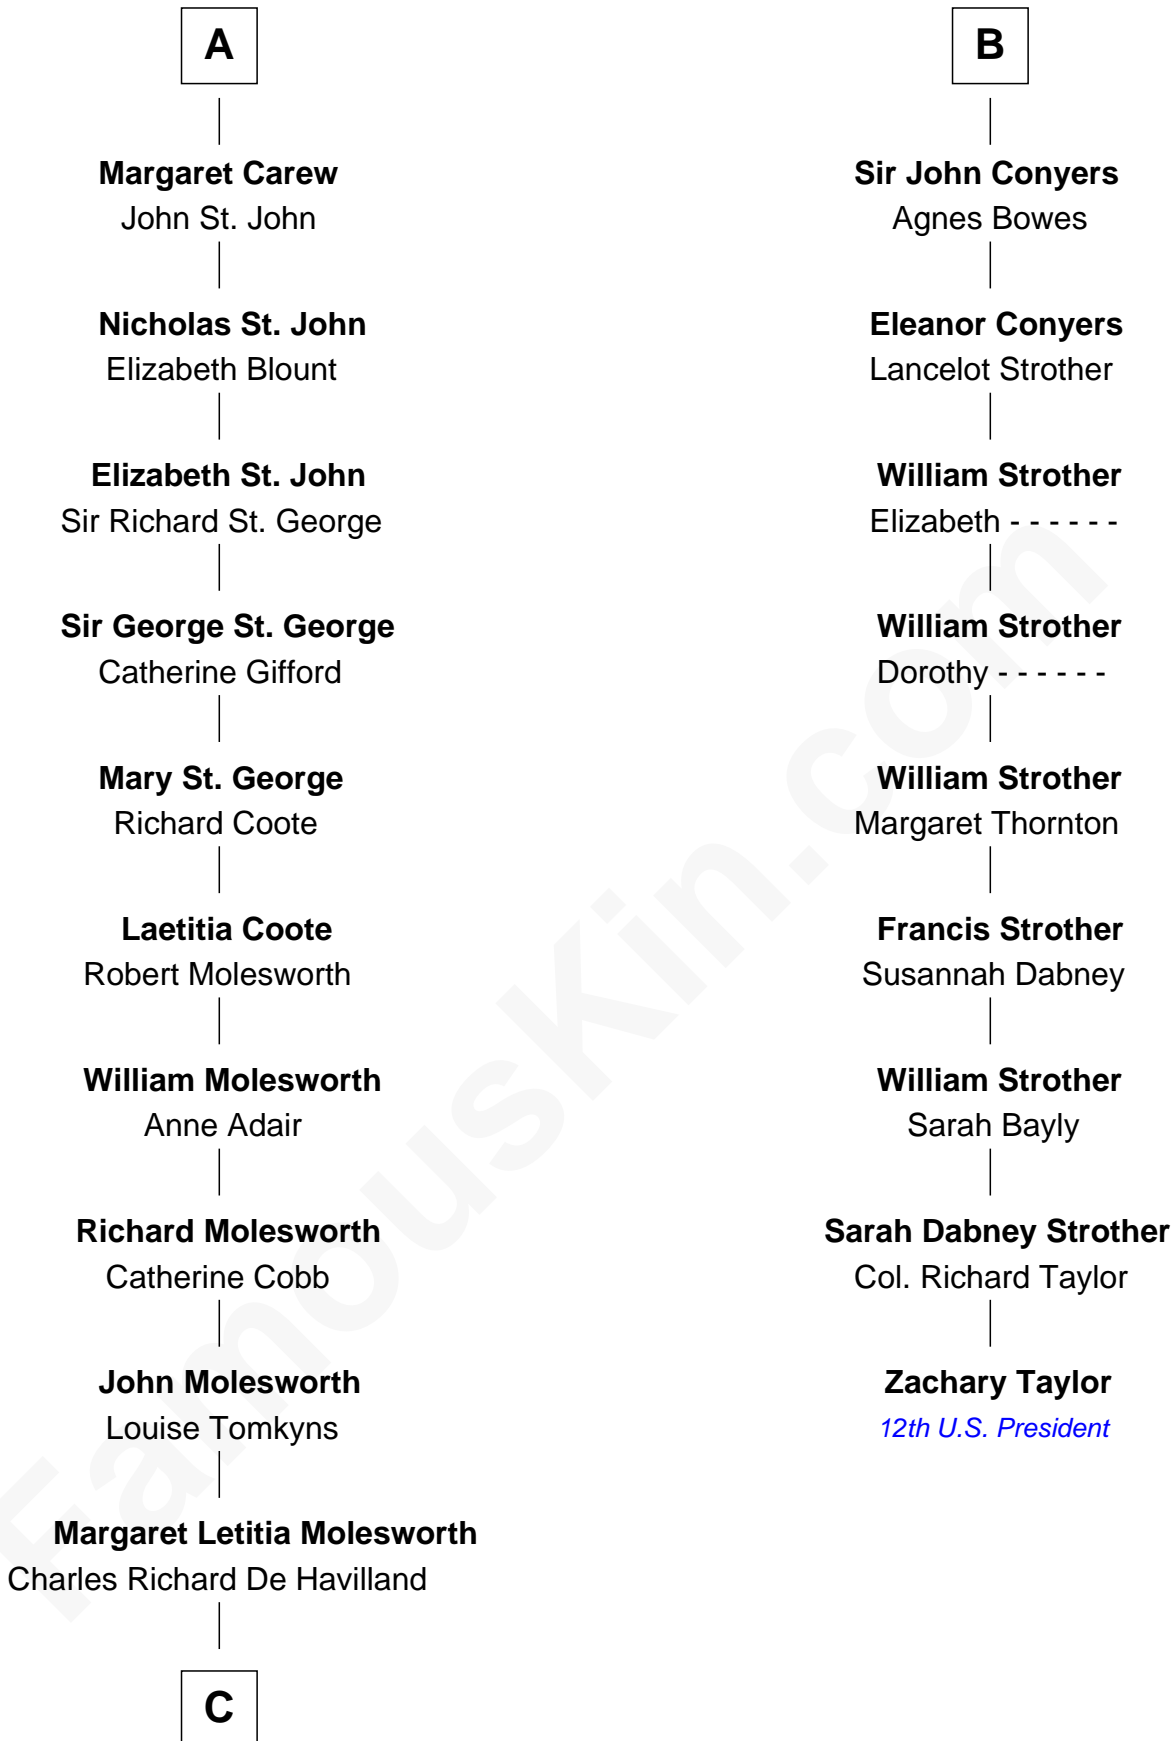

FamousKin.com Relationship Chart of

Joan Fontaine
Movie Actress

15th cousin 3 times removed of

Zachary Taylor
12th U.S. President

C

—
Walter Augustus De Havilland

Lillian Augusta Ruse

—
Joan Fontaine

Movie Actress

FamousKin.com