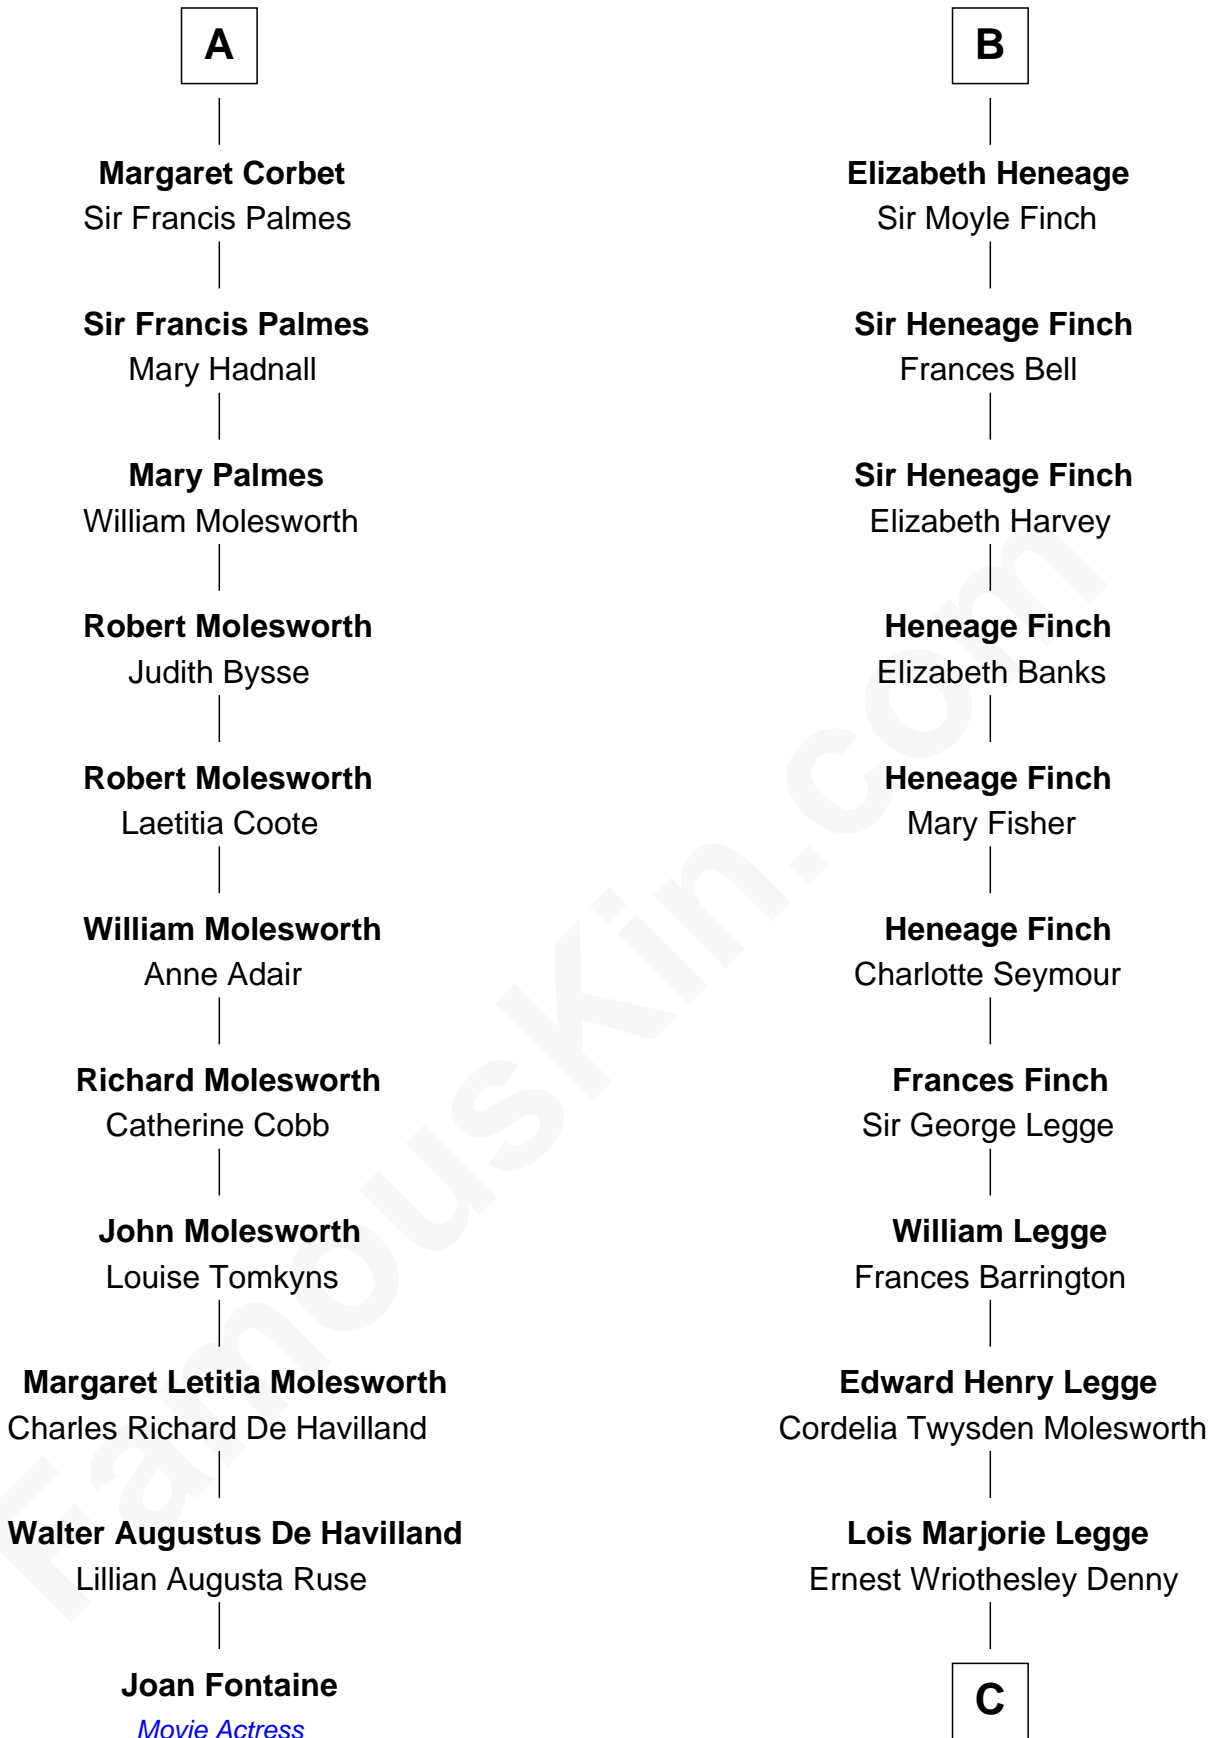

FamousKin.com Relationship Chart of

Joan Fontaine

Movie Actress

17th cousin 2 times removed of

Kit Harington

TV Actor - "Game of Thrones"

Sir Hugh de Courtnay

Margaret de Bohun

Anne Wake

Sir John Courtenay

Joan Champernoun

Sir Philip Courtenay

Elizabeth Hungerford

Katherine Courtenay

Sir William Huddesfield

Elizabeth Huddesfield

Sir Anthony Poyntz

Sir Nicholas Poyntz

Joan Berkeley

Anne Poyntz

Sir Thomas Heneage

B

C

Lavender Cecilia Denny
John Charles Dundas Harington