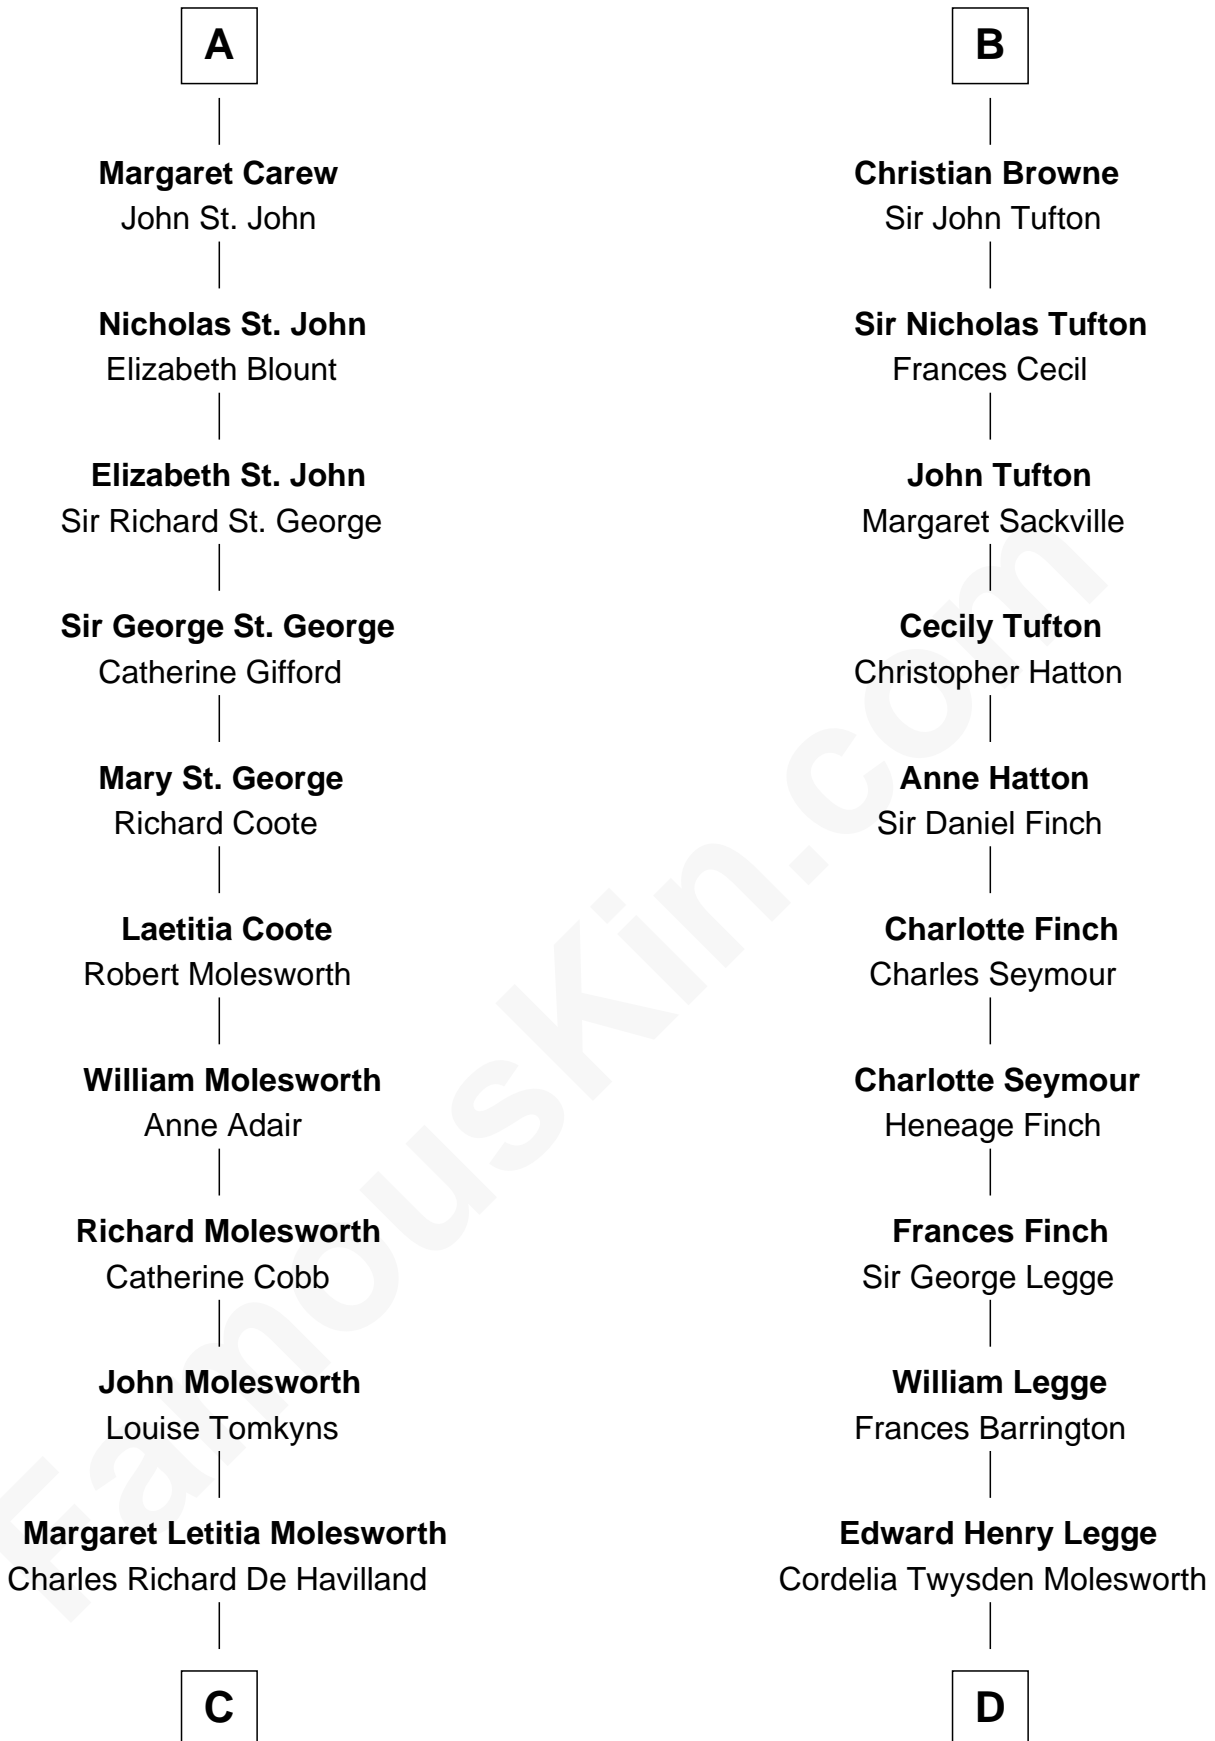

FamousKin.com Relationship Chart of

Joan Fontaine

Movie Actress

18th cousin 2 times removed of

Kit Harington

TV Actor - "Game of Thrones"

C

Walter Augustus De Havilland

Lillian Augusta Ruse

Joan Fontaine

Movie Actress

D

Lois Marjorie Legge

Ernest Wriothesley Denny

Lavender Cecilia Denny

John Charles Dundas Harington