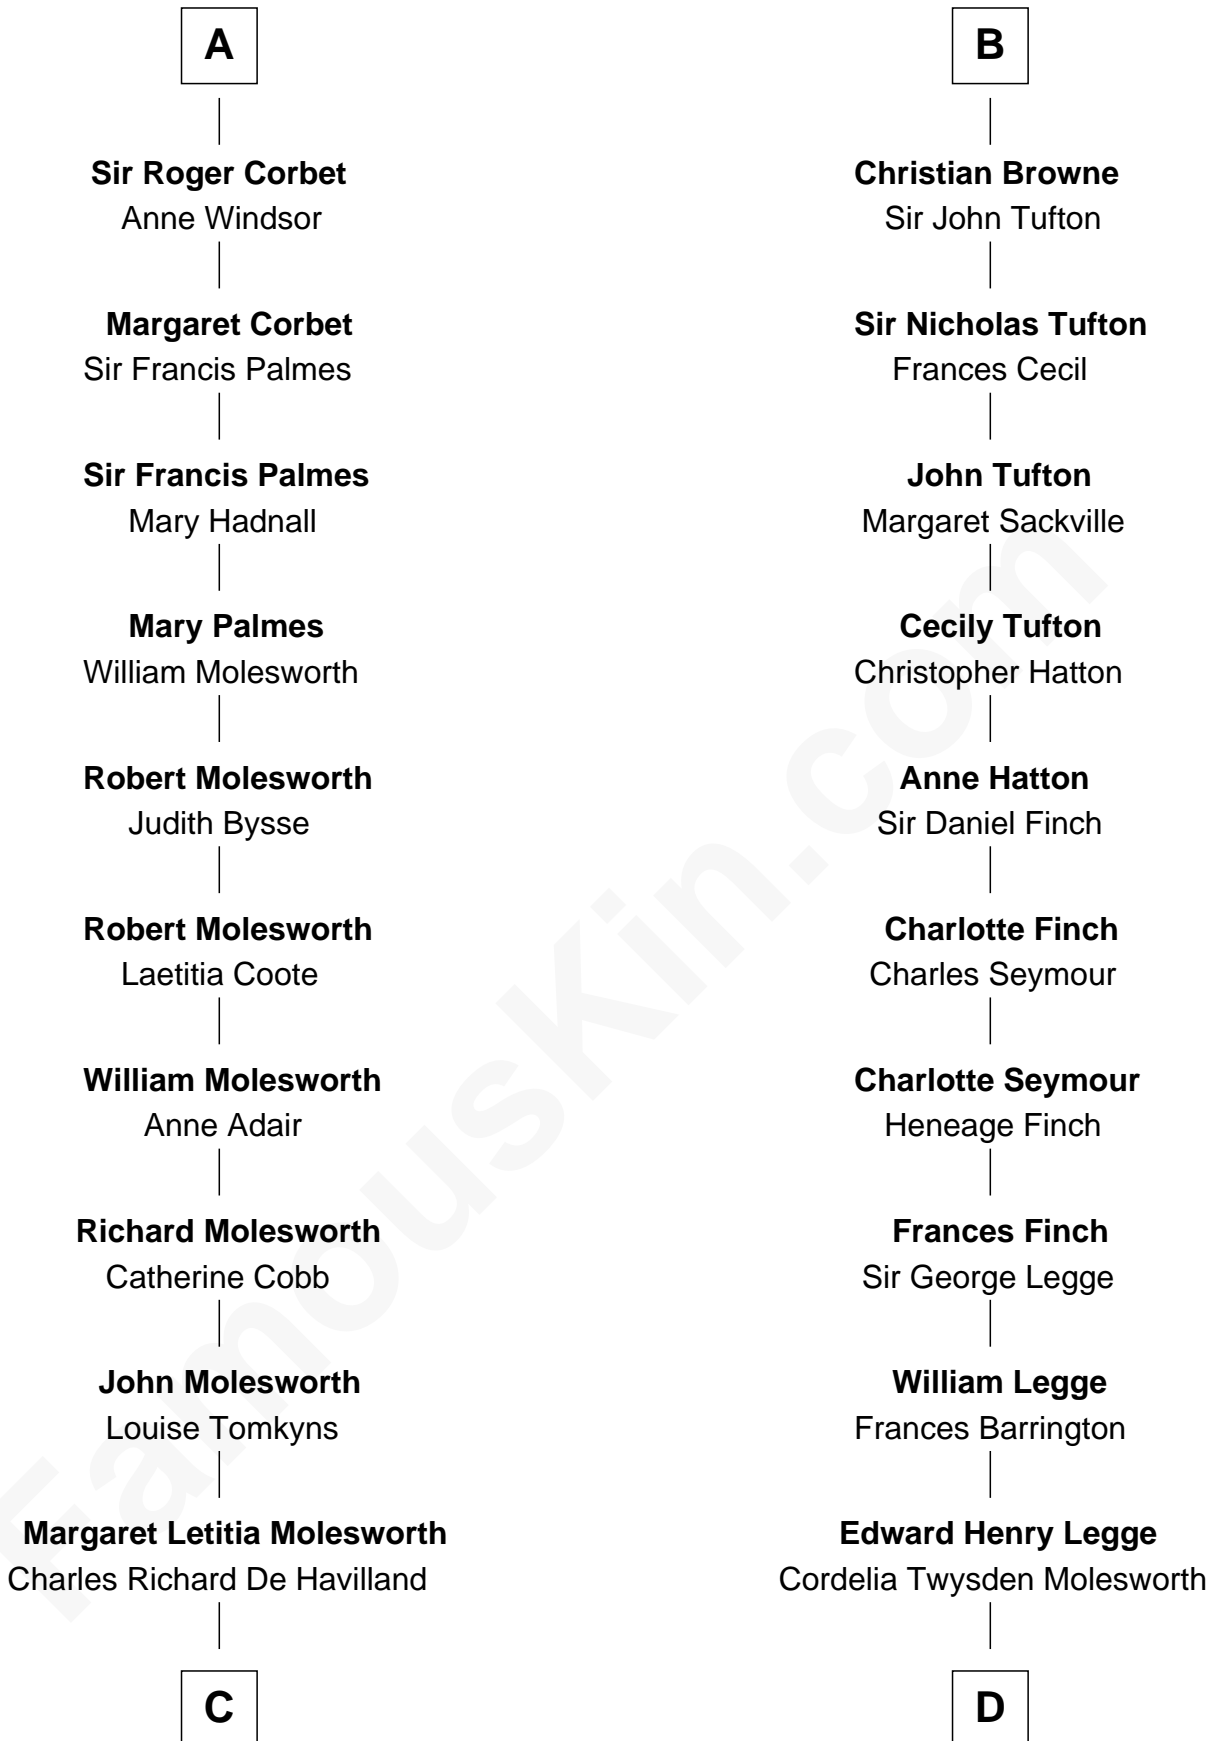

# FamousKin.com Relationship Chart of

**Joan Fontaine**

*Movie Actress*

18th cousin 2 times removed of

**Kit Harington**

*TV Actor - "Game of Thrones"*

**Ralph de Stafford**

Margaret de Audley

**Elizabeth de Stafford**

John de Ferrers

**Robert de Ferrers**

Margaret Despencer

**Sir Edmund Ferrers**

Ellen Roche

**Sir William Ferrers**

Elizabeth Belknap

Thomas de Ros

**Margaret de Ros**

Sir Reynold Grey

**Sir John Grey**

Constance de Holand

**Sir Edmund Grey**

Katherine Percy

**George Grey**

Catherine Herbert

**Anne Grey**

Sir John Hussey

**Anne Hussey**

Sir Humphrey Browne

**B**

Kit Harington photo by [Gage Skidmore](#) [\(CC BY-SA 2.0\)](#)