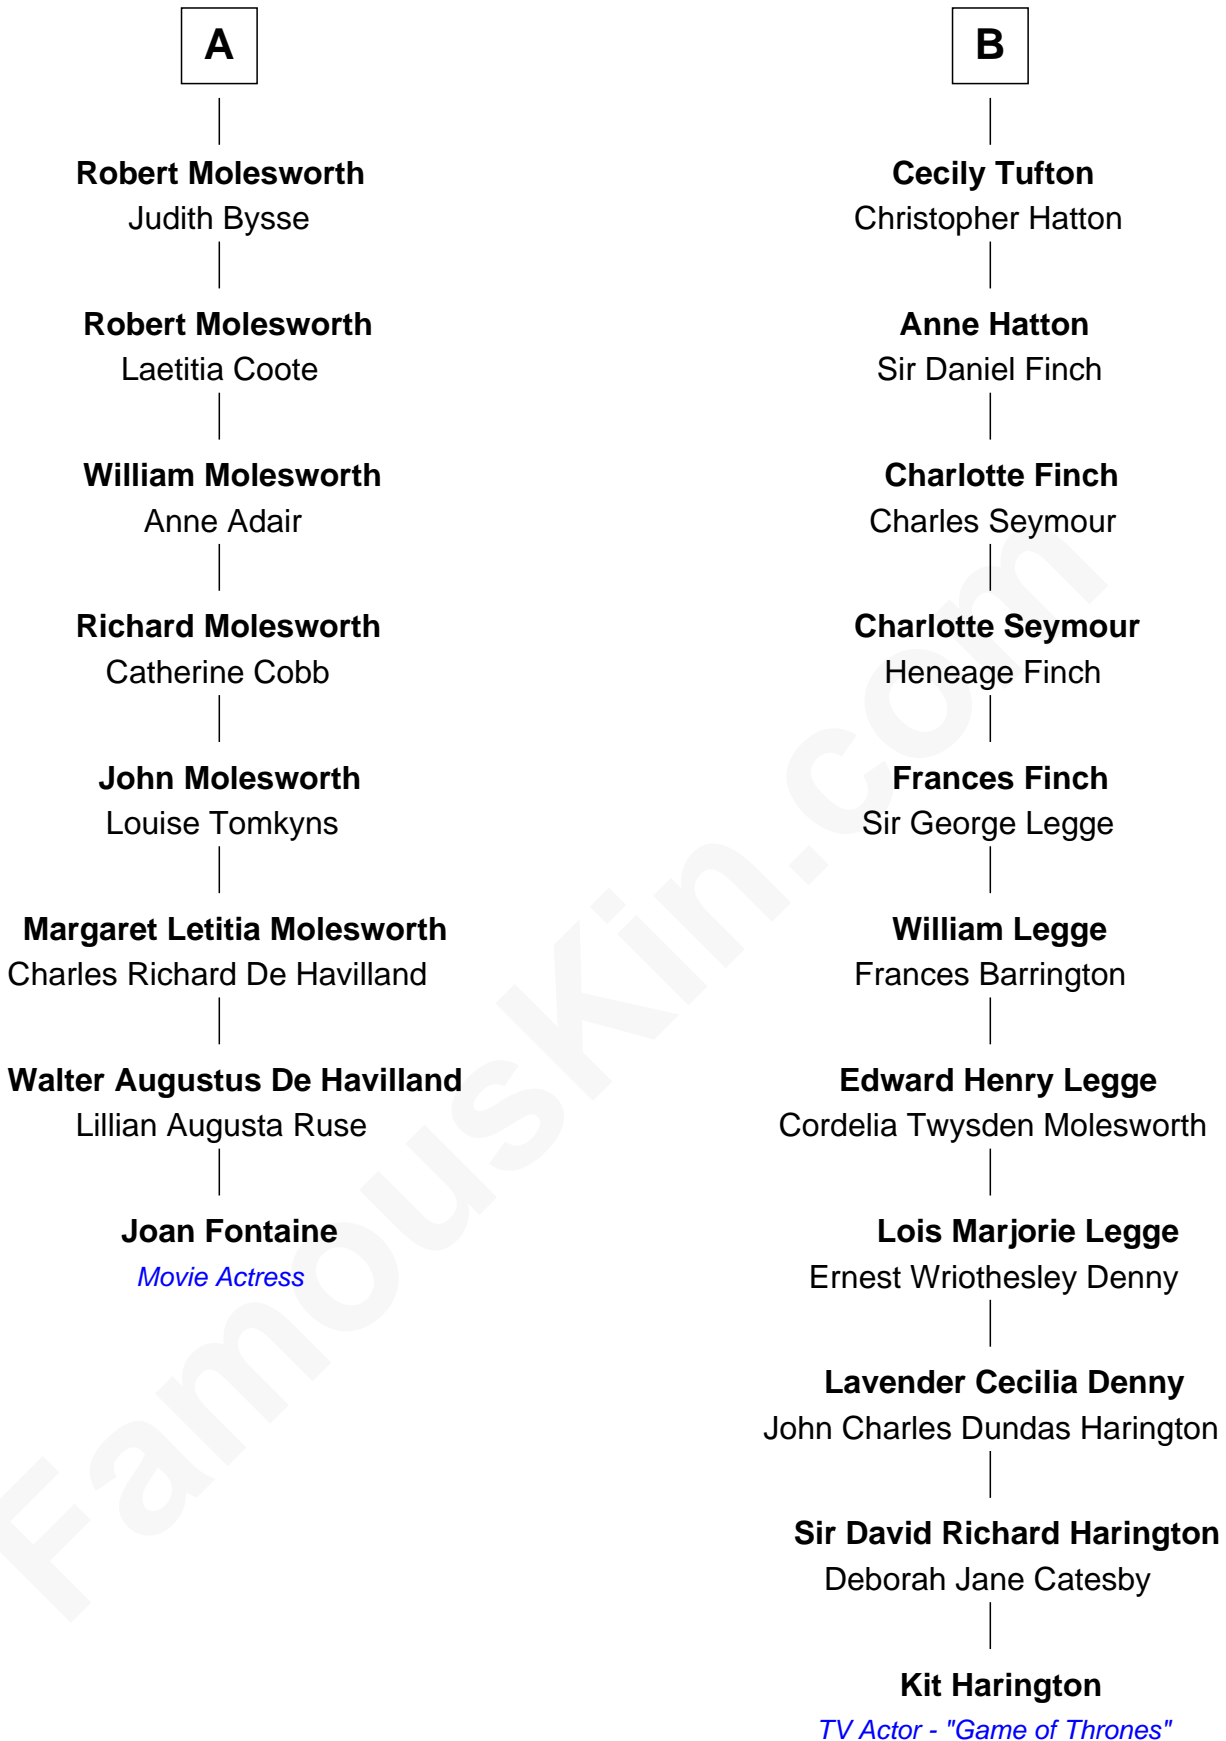

FamousKin.com Relationship Chart of

Joan Fontaine

Movie Actress

14th cousin 3 times removed of

Kit Harington

TV Actor - "Game of Thrones"

Sir Walter Devereux

Elizabeth Merbery

Sir Walter Devereux

Anne Ferrers

Elizabeth Devereux

Sir Richard Corbet

Sir Robert Corbet

Elizabeth Vernon

Sir Roger Corbet

Anne Windsor

William Herbert

Catherine Herbert

George Grey

Anne Grey

Sir John Hussey

Anne Hussey

Sir Humphrey Browne

Christian Browne

Sir John Tufton

Sir Nicholas Tufton

Frances Cecil

John Tufton

Margaret Sackville

B

Kit Harington photo by [Gage Skidmore](#) [\(CC BY-SA 2.0\)](#)