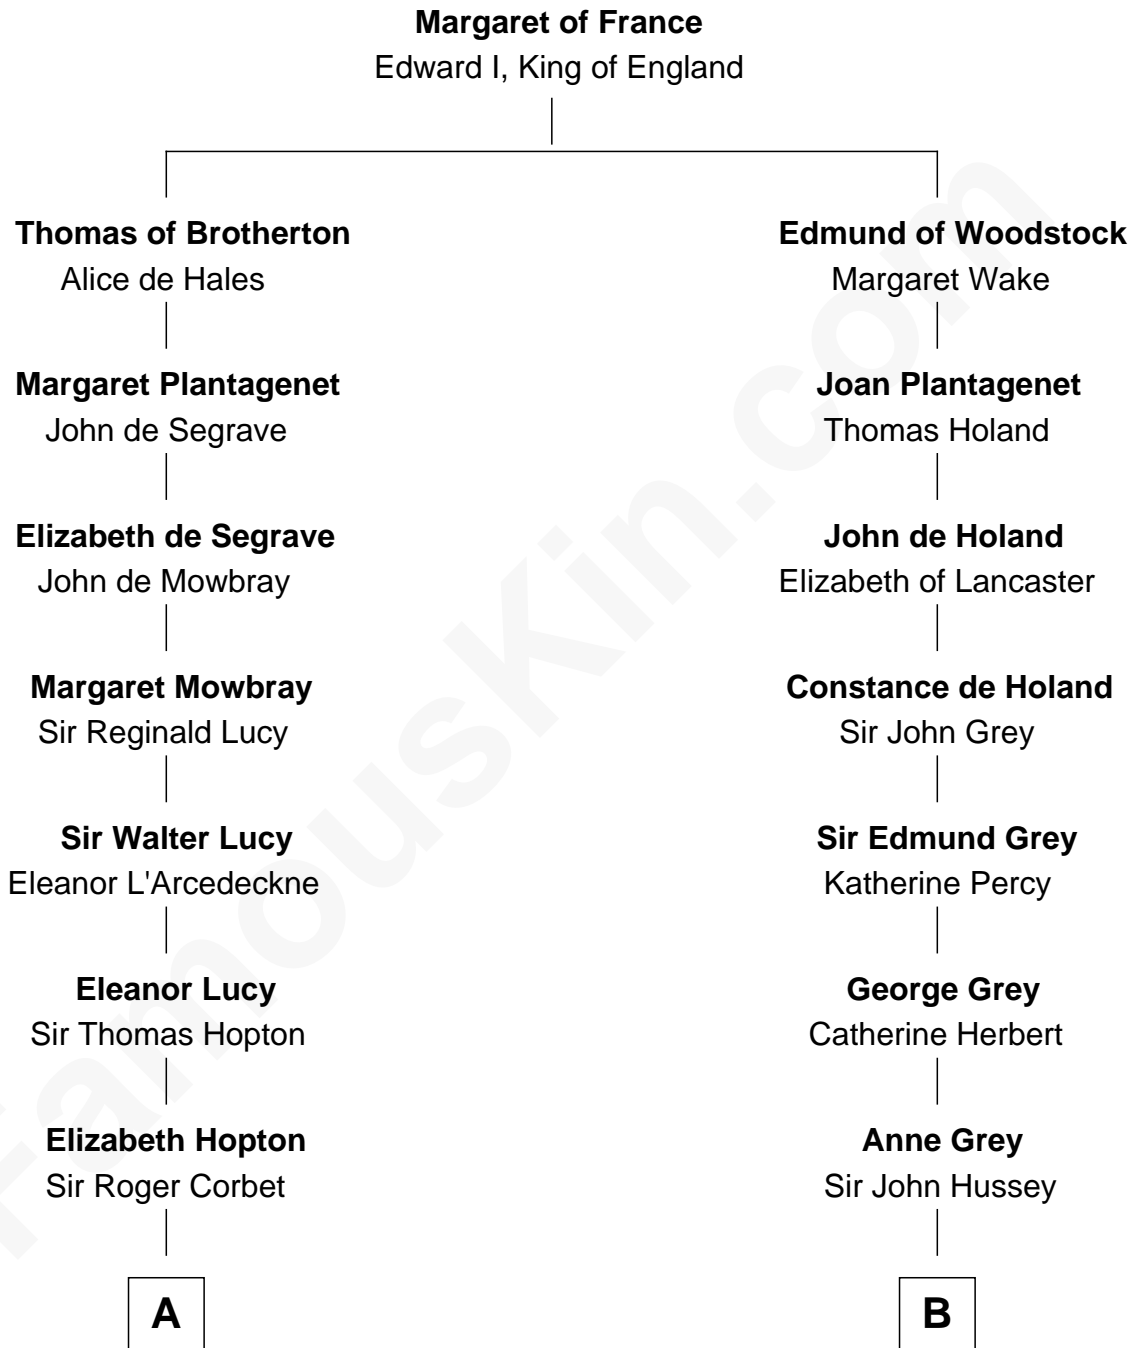

# FamousKin.com Relationship Chart of

**Joan Fontaine**

*Movie Actress*

20th cousin 1 time removed of

**Kit Harington**

*TV Actor - "Game of Thrones"*

**C**

**John Molesworth**

Louise Tomkyns

**Margaret Letitia Molesworth**

Charles Richard De Havilland

**Walter Augustus De Havilland**

Lillian Augusta Ruse

**Joan Fontaine**

*Movie Actress*

**D**

**Edward Henry Legge**

Cordelia Twysden Molesworth

**Lois Marjorie Legge**

Ernest Wriothsesley Denny

**Lavender Cecilia Denny**

John Charles Dundas Harington

**Sir David Richard Harington**

Deborah Jane Catesby