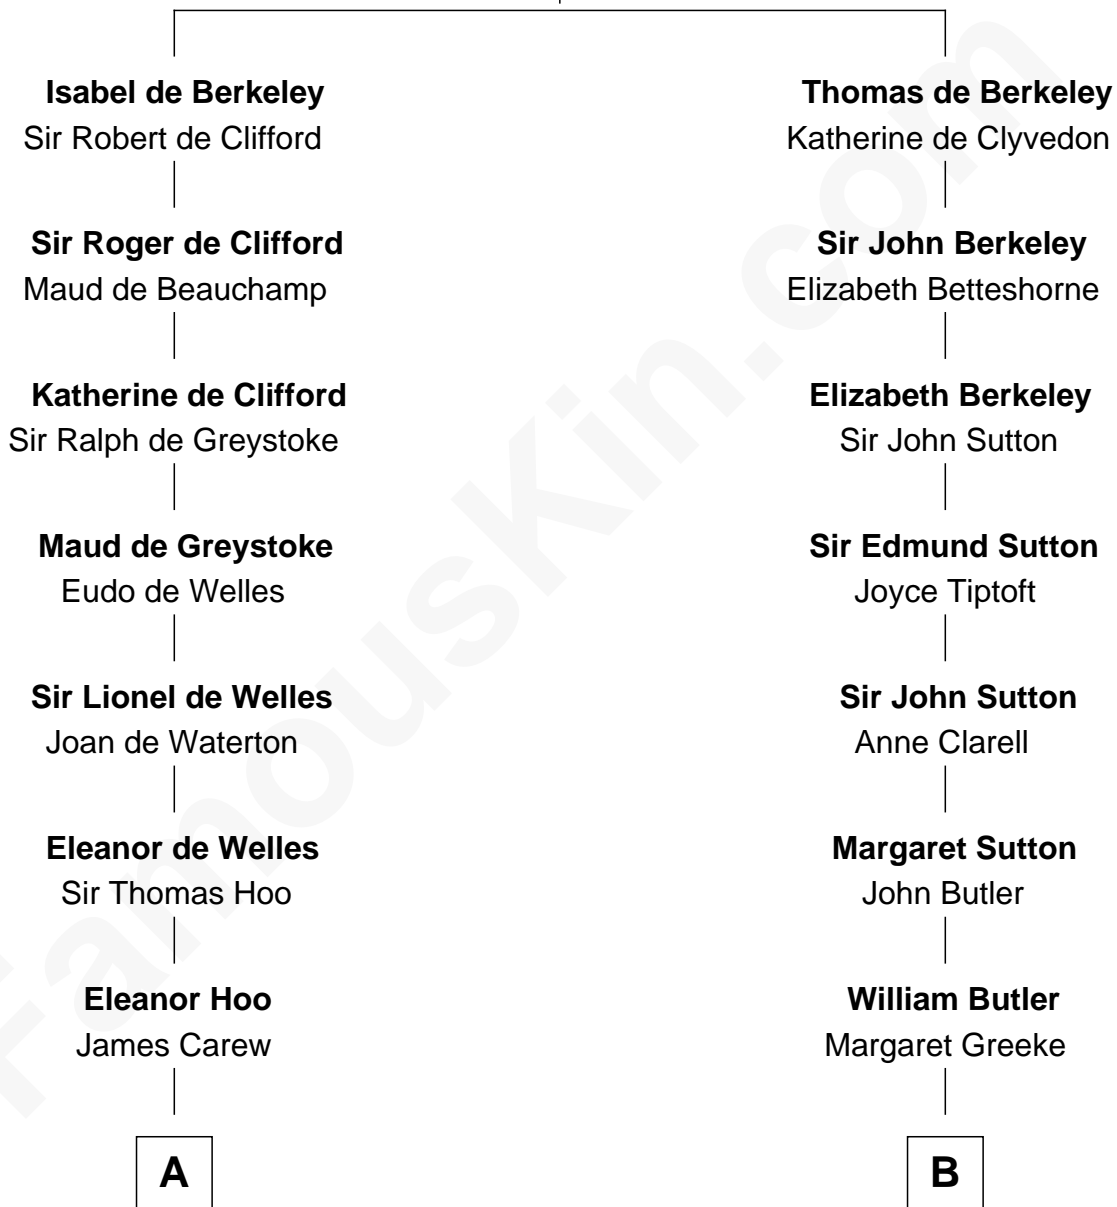

# FamousKin.com Relationship Chart of

**Joan Fontaine**

*Movie Actress*

19th cousin 1 time removed of

**Kit Harington**

*TV Actor - "Game of Thrones"*

**Sir Maurice de Berkeley**

Eve la Zouche

**C**

**Margaret Letitia Molesworth**  
Charles Richard De Havilland

**Walter Augustus De Havilland**  
Lillian Augusta Ruse

**Joan Fontaine**  
*Movie Actress*

**D**

**Lois Marjorie Legge**  
Ernest Wriothesley Denny

**Lavender Cecilia Denny**  
John Charles Dundas Harington

**Sir David Richard Harington**  
Deborah Jane Catesby

**Kit Harington**  
*TV Actor - "Game of Thrones"*

FamousKin.com