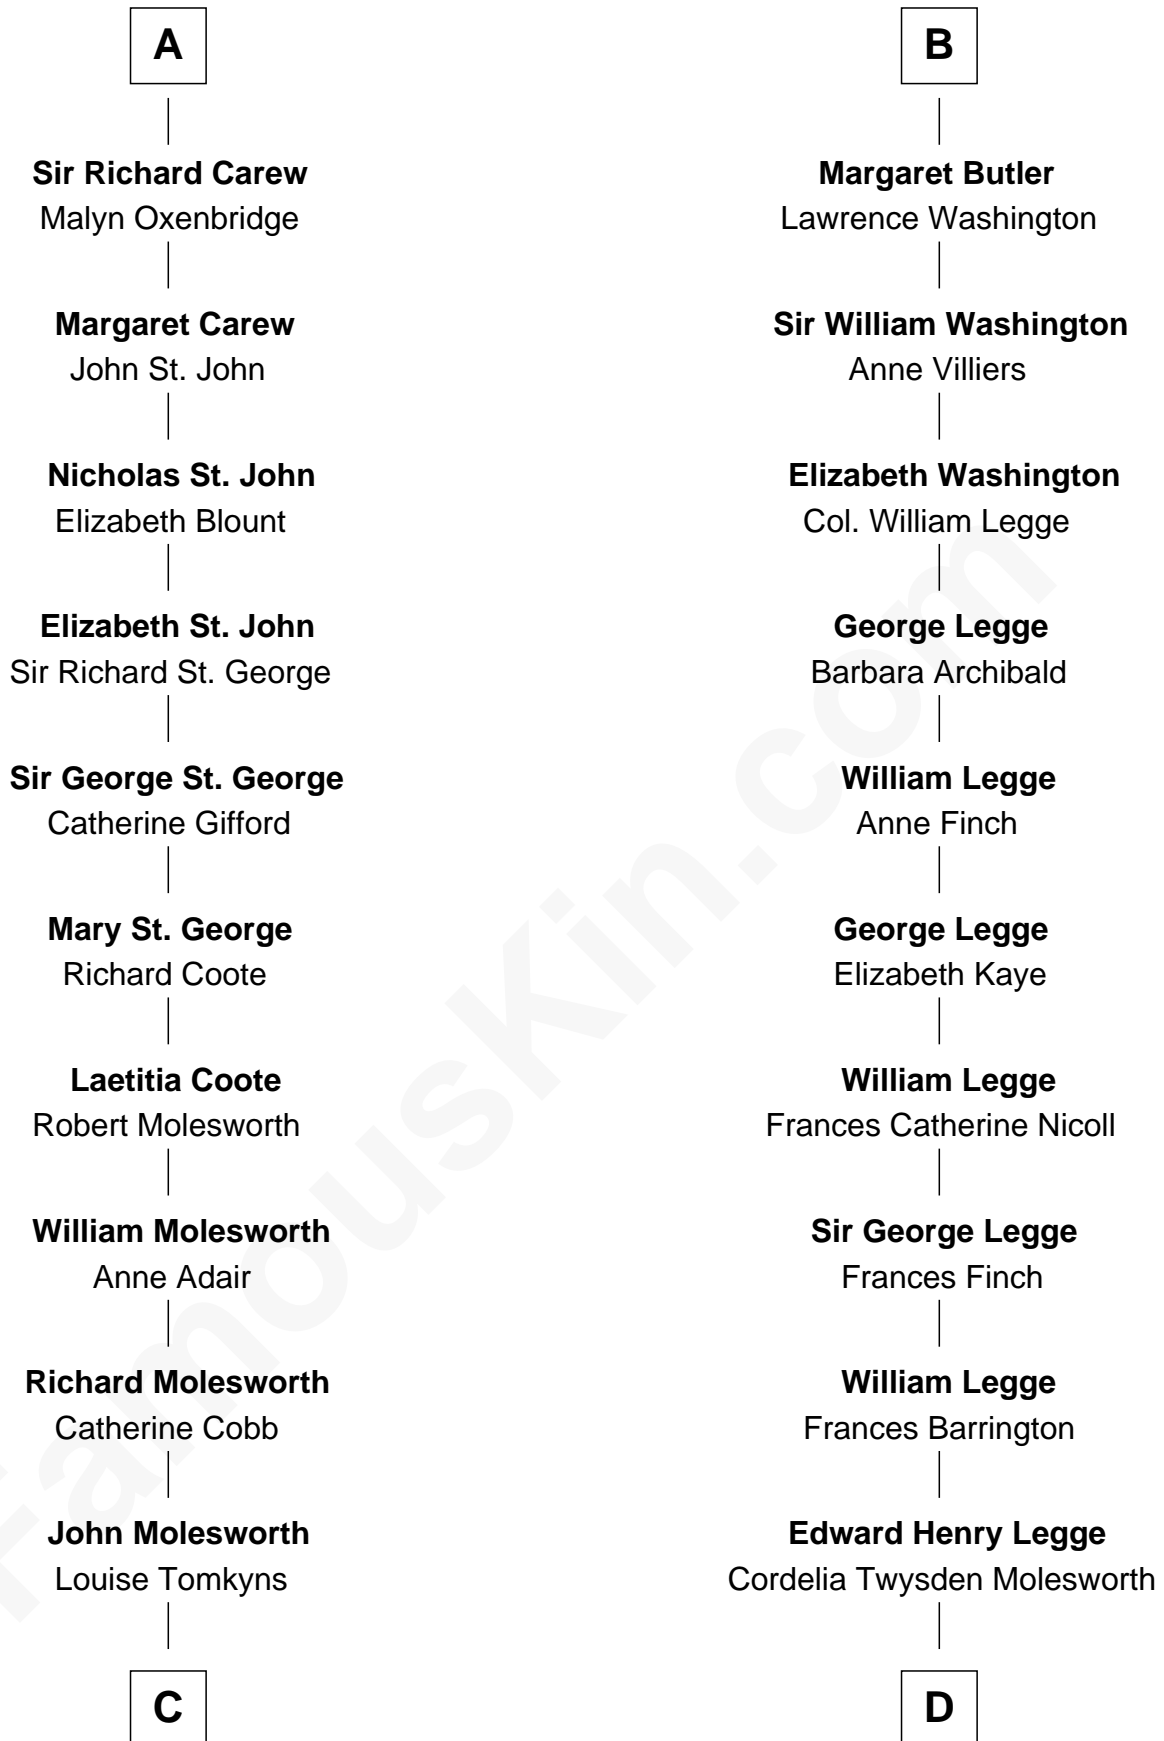

# FamousKin.com Relationship Chart of

**Joan Fontaine**

*Movie Actress*

19th cousin 1 time removed of

**Kit Harington**

*TV Actor - "Game of Thrones"*

**Sir Maurice de Berkeley**

Eve la Zouche

**C**

**Margaret Letitia Molesworth**  
Charles Richard De Havilland

**Walter Augustus De Havilland**  
Lillian Augusta Ruse

**Joan Fontaine**  
*Movie Actress*

**D**

**Lois Marjorie Legge**  
Ernest Wriothesley Denny

**Lavender Cecilia Denny**  
John Charles Dundas Harington

**Sir David Richard Harington**  
Deborah Jane Catesby

**Kit Harington**  
*TV Actor - "Game of Thrones"*

FamousKin.com