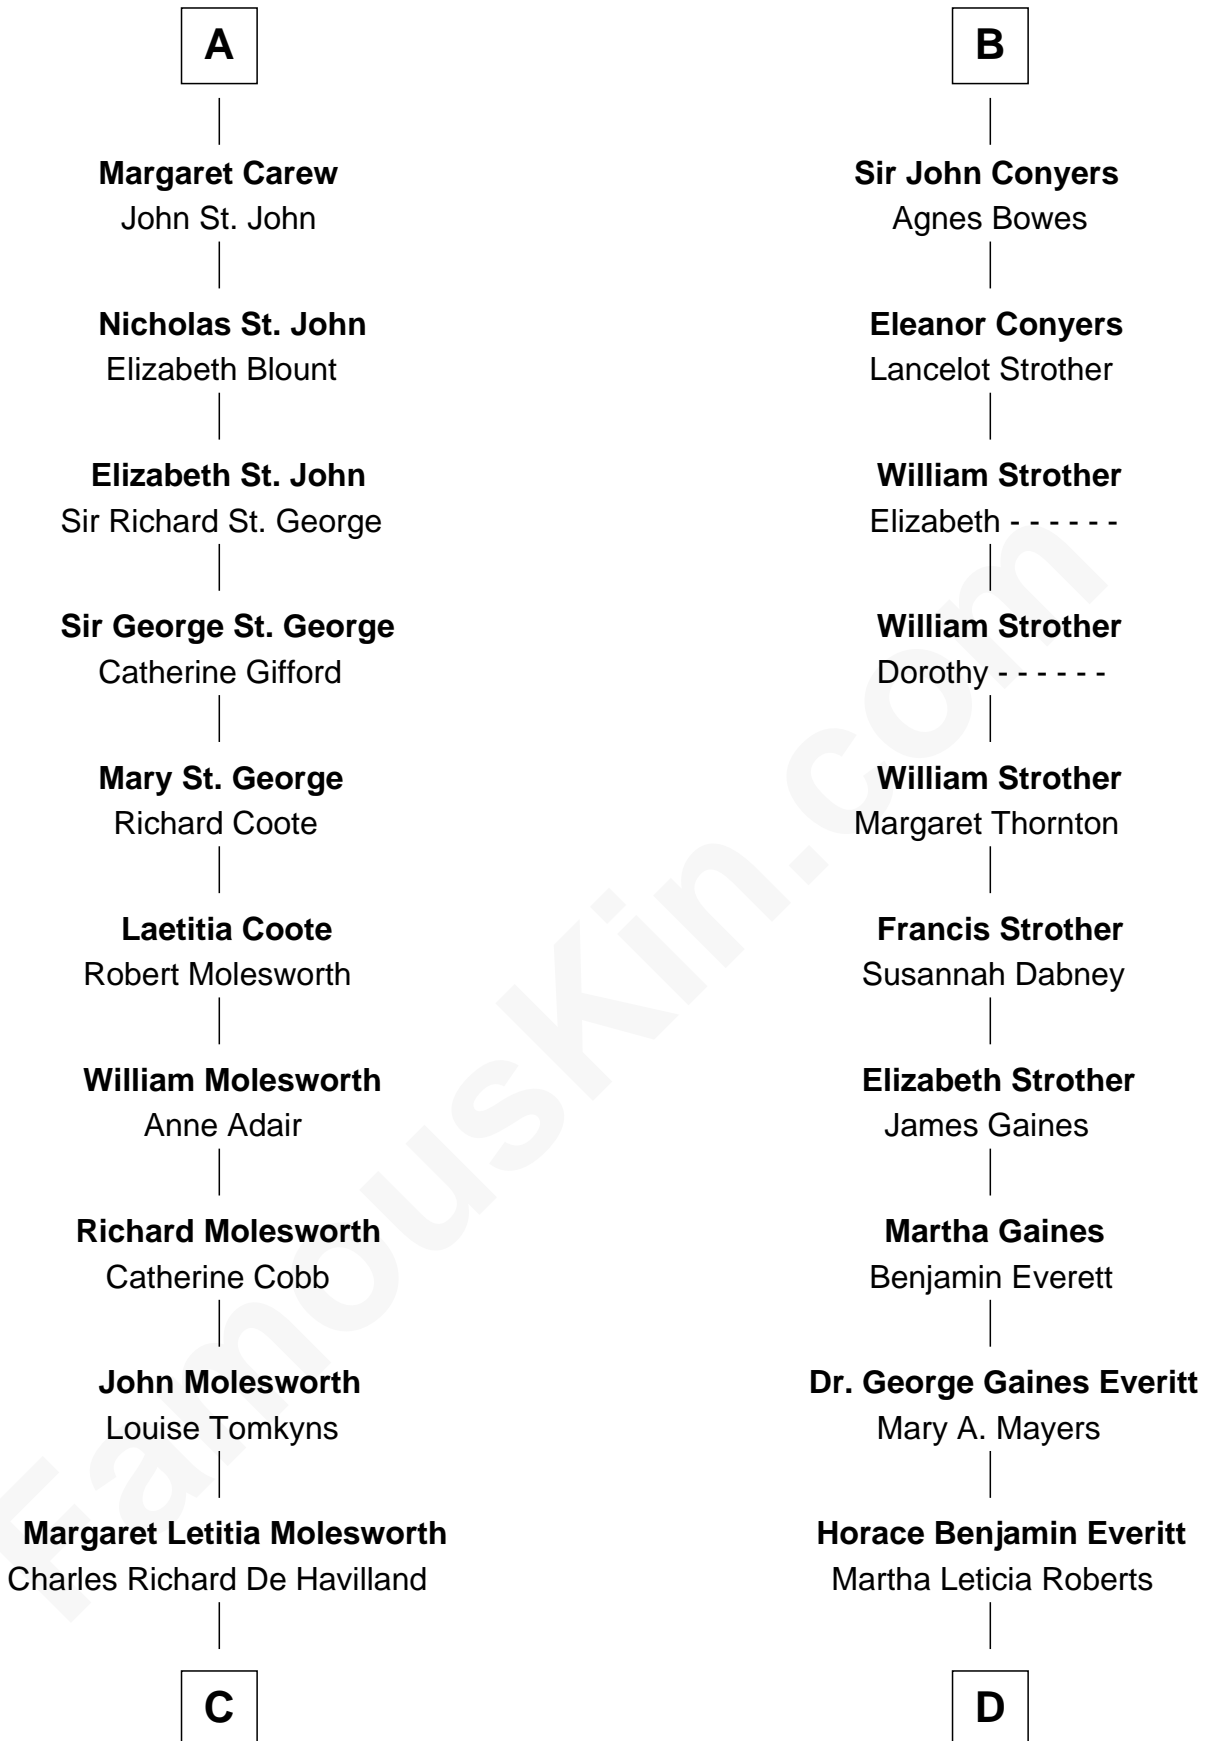

# FamousKin.com Relationship Chart of

**Joan Fontaine**  
*Movie Actress*

18th cousin 1 time removed of

**William H. Macy**  
*TV and Movie Actor*

**C**

**Walter Augustus De Havilland**

Lillian Augusta Ruse

**Joan Fontaine**

*Movie Actress*

**D**

**Mary Lois Everitt**

Clement Overstreet

**Lois Elizabeth Overstreet**

William Hall Macy

**William H. Macy**