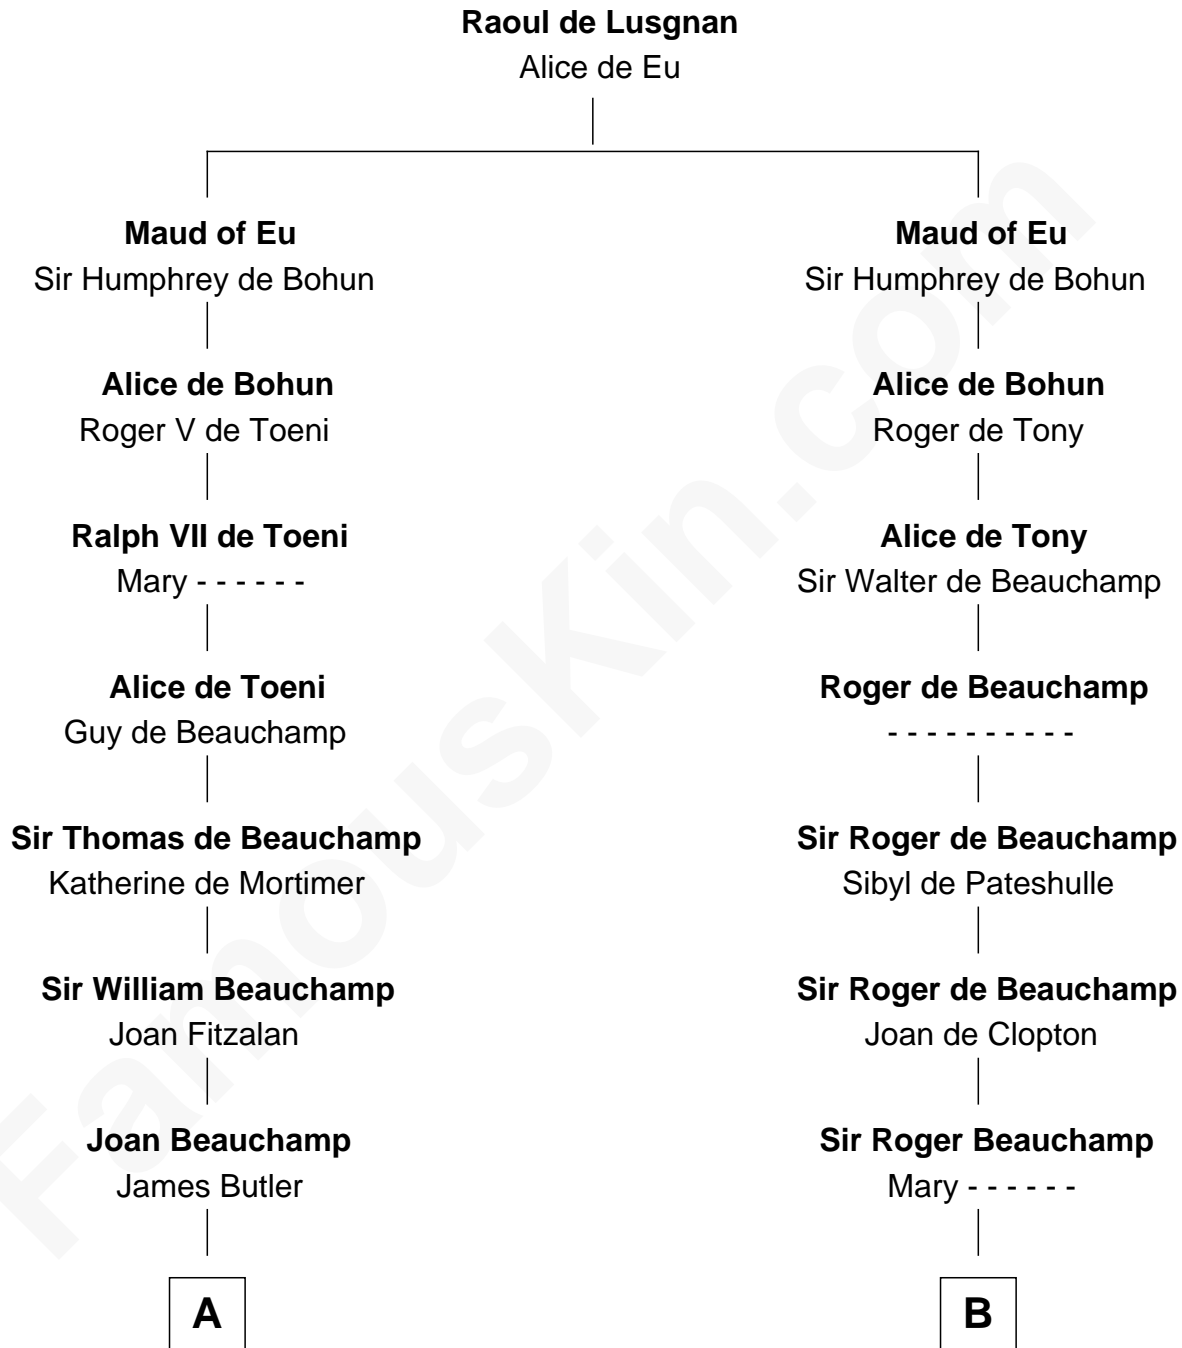

FamousKin.com Relationship Chart of

Joan Fontaine

Movie Actress

15th cousin 6 times removed of

Robert Catesby

Leader of Gunpowder Plot

C

Richard Molesworth

Catherine Cobb

John Molesworth

Louise Tomkyns

Margaret Letitia Molesworth

Charles Richard De Havilland

Walter Augustus De Havilland

Lillian Augusta Ruse

Joan Fontaine