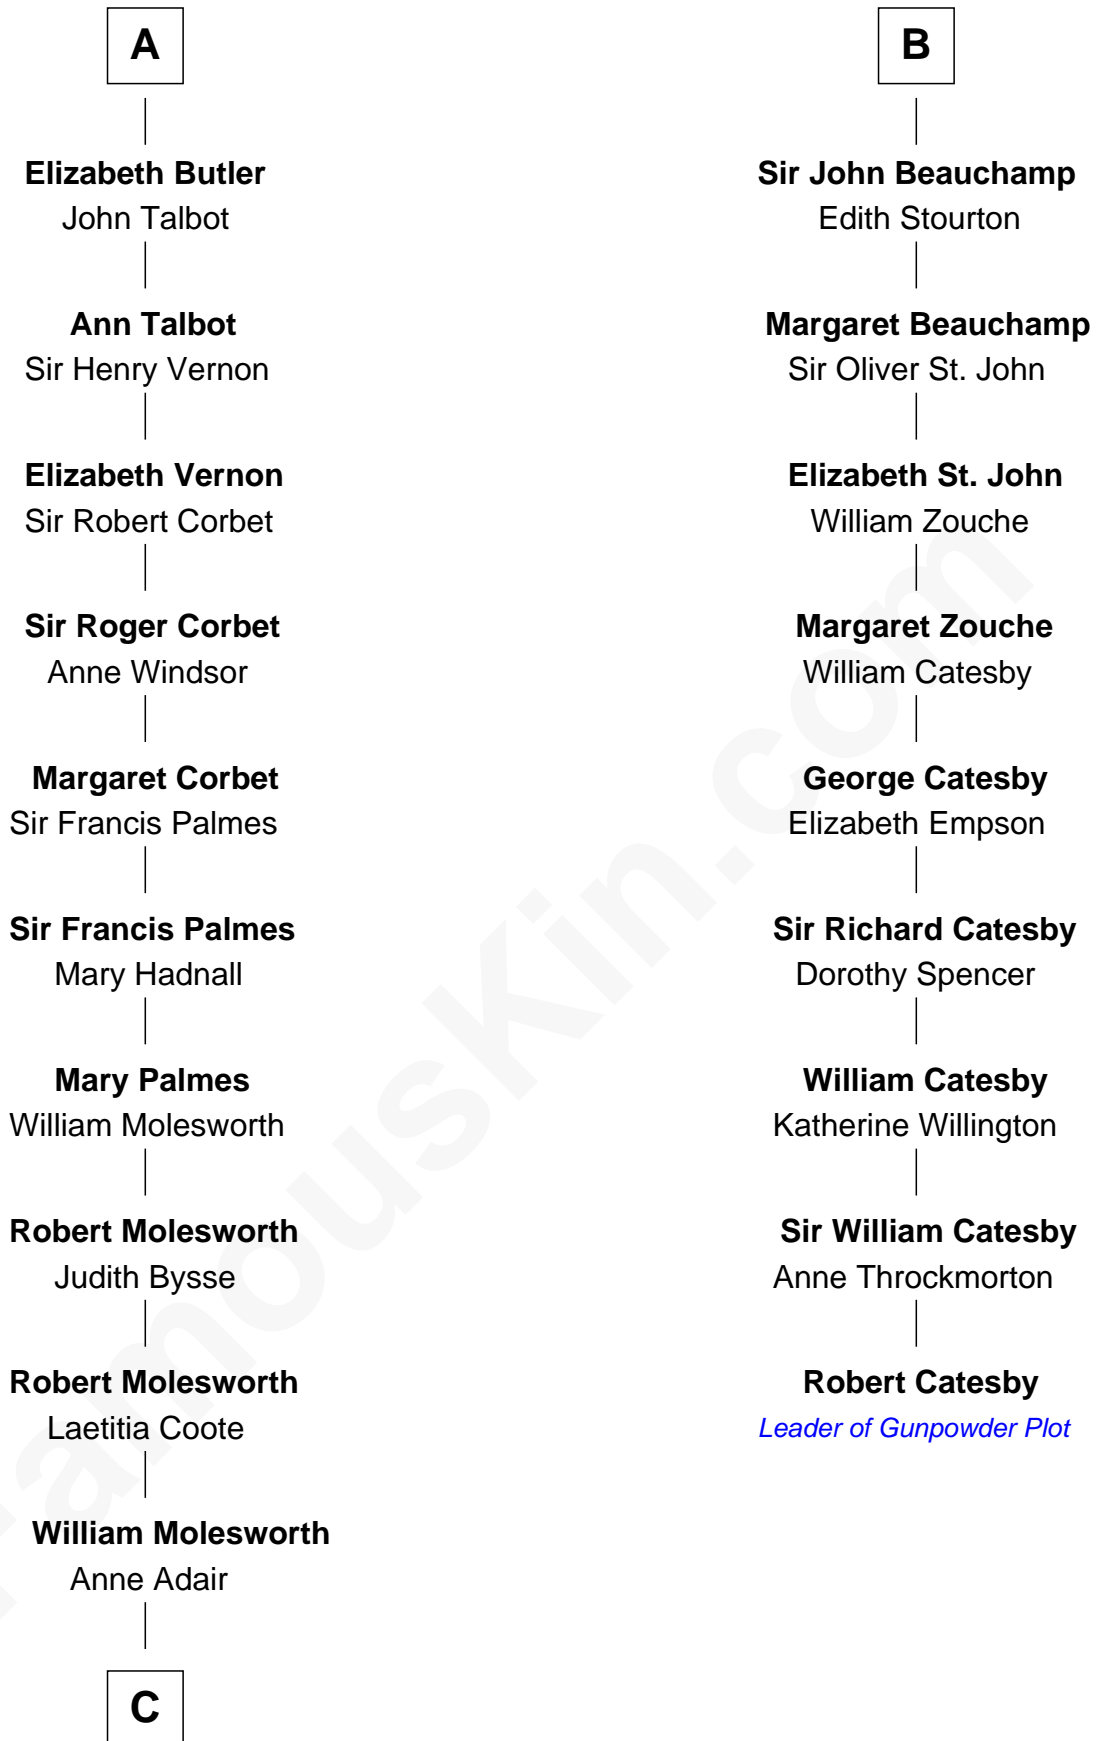

FamousKin.com Relationship Chart of

Joan Fontaine

Movie Actress

15th cousin 6 times removed of

Robert Catesby

Leader of Gunpowder Plot

C

Richard Molesworth

Catherine Cobb

John Molesworth

Louise Tomkyns

Margaret Letitia Molesworth

Charles Richard De Havilland

Walter Augustus De Havilland

Lillian Augusta Ruse

Joan Fontaine