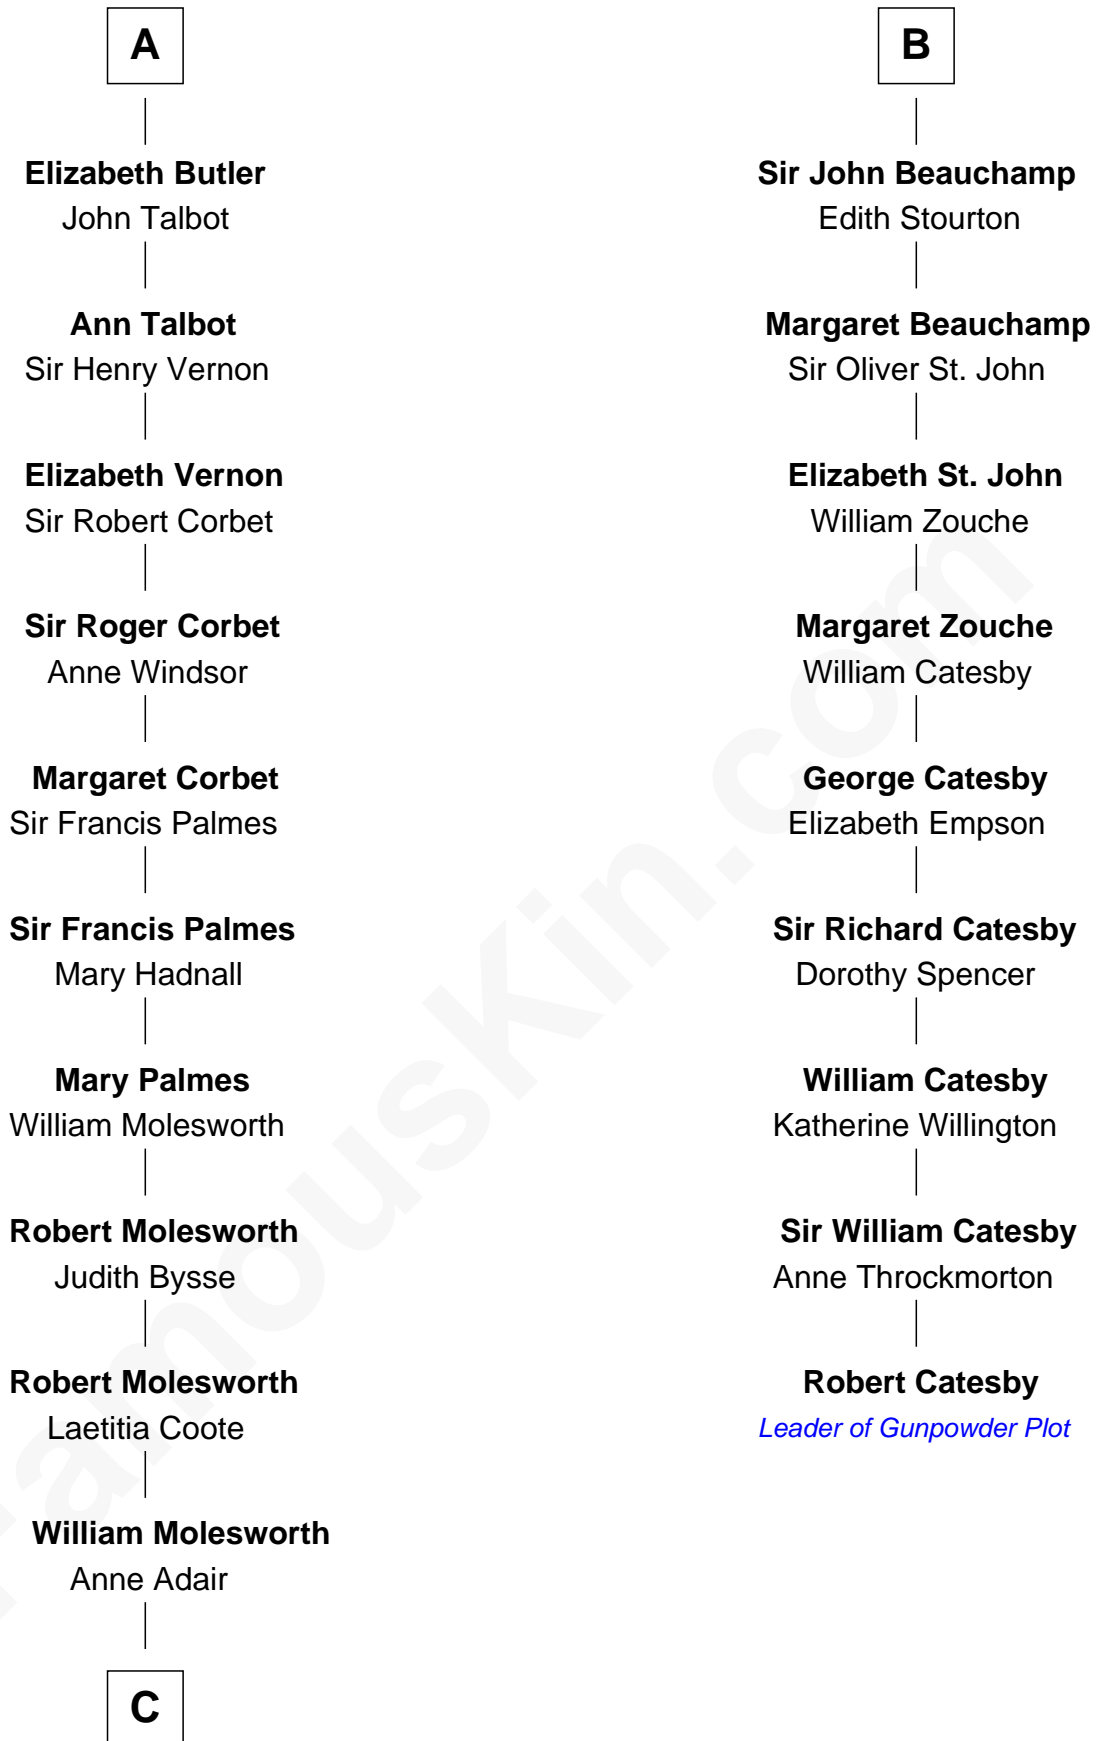

# FamousKin.com Relationship Chart of

**Joan Fontaine**

*Movie Actress*

15th cousin 6 times removed of

**Robert Catesby**

*Leader of Gunpowder Plot*

**C**

Richard Molesworth

Catherine Cobb

John Molesworth

Louise Tomkyns

Margaret Letitia Molesworth

Charles Richard De Havilland

Walter Augustus De Havilland

Lillian Augusta Ruse

Joan Fontaine