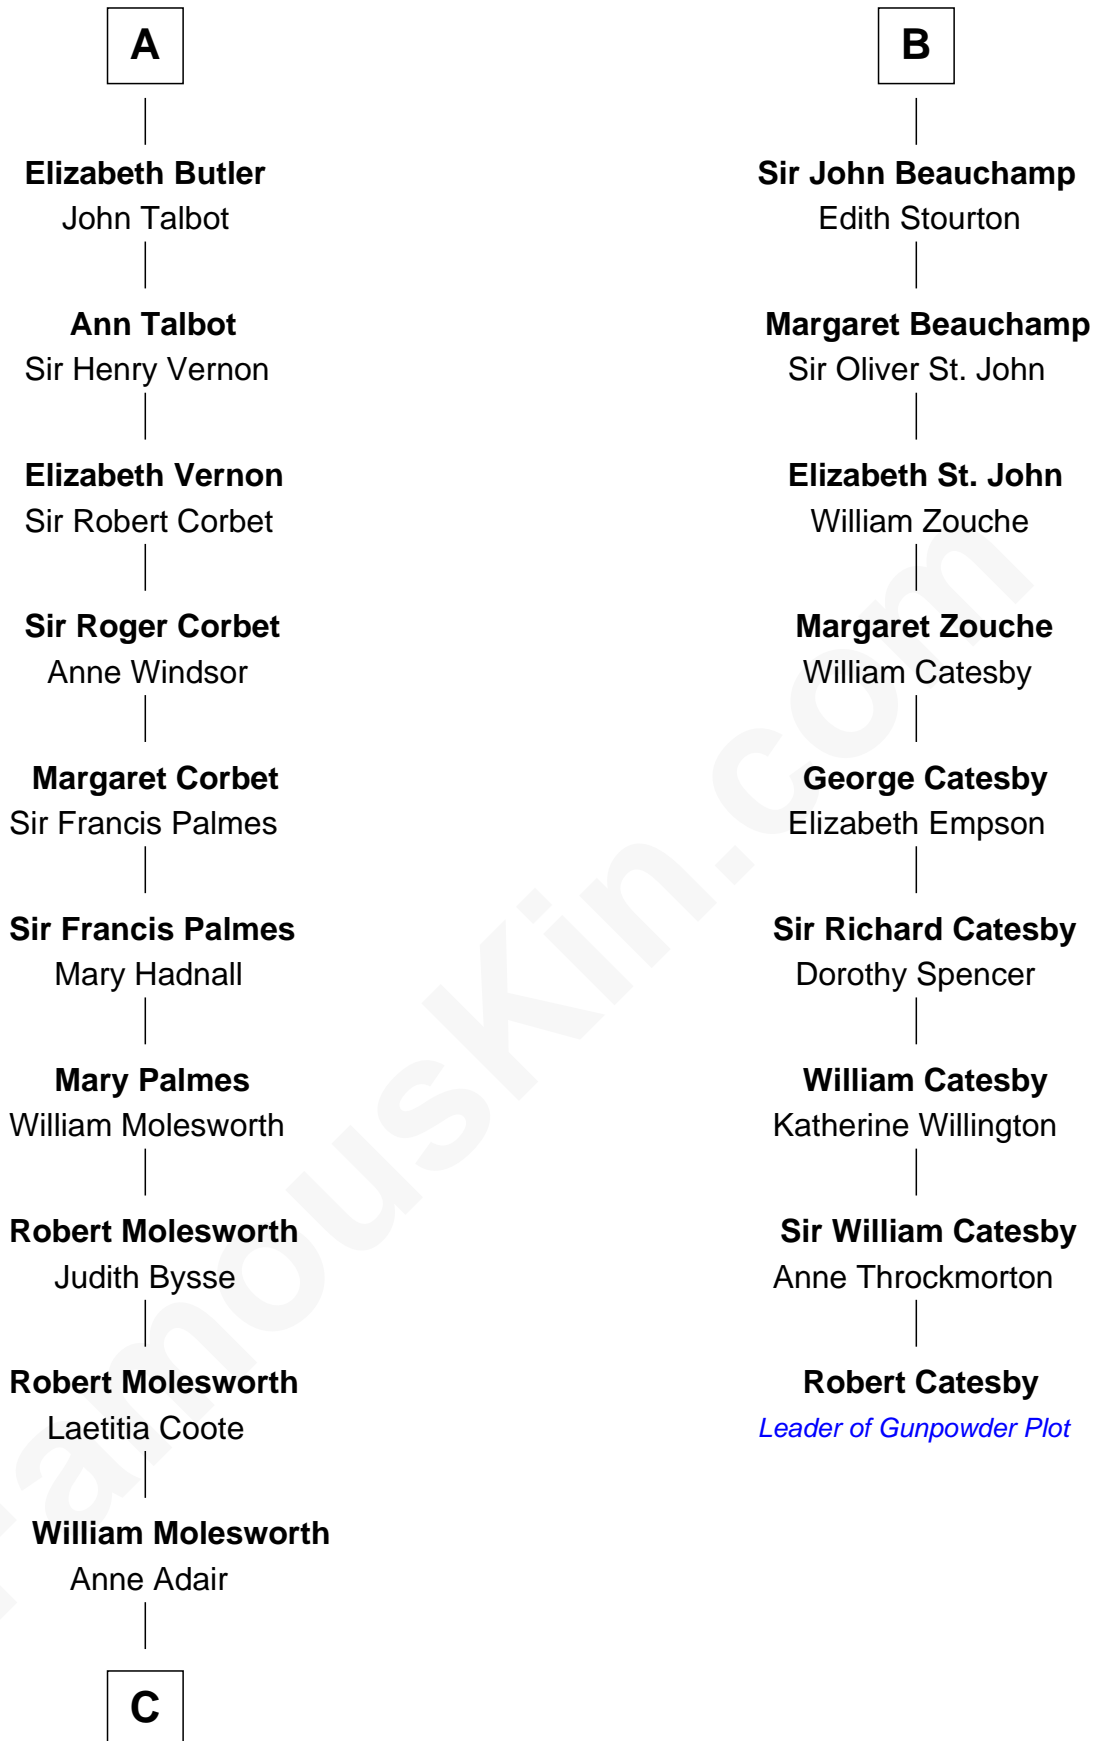

FamousKin.com Relationship Chart of

Joan Fontaine

Movie Actress

15th cousin 6 times removed of

Robert Catesby

Leader of Gunpowder Plot

Waleran de Newburgh

Alice de Harcourt

C

Richard Molesworth

Catherine Cobb

John Molesworth

Louise Tomkyns

Margaret Letitia Molesworth

Charles Richard De Havilland

Walter Augustus De Havilland