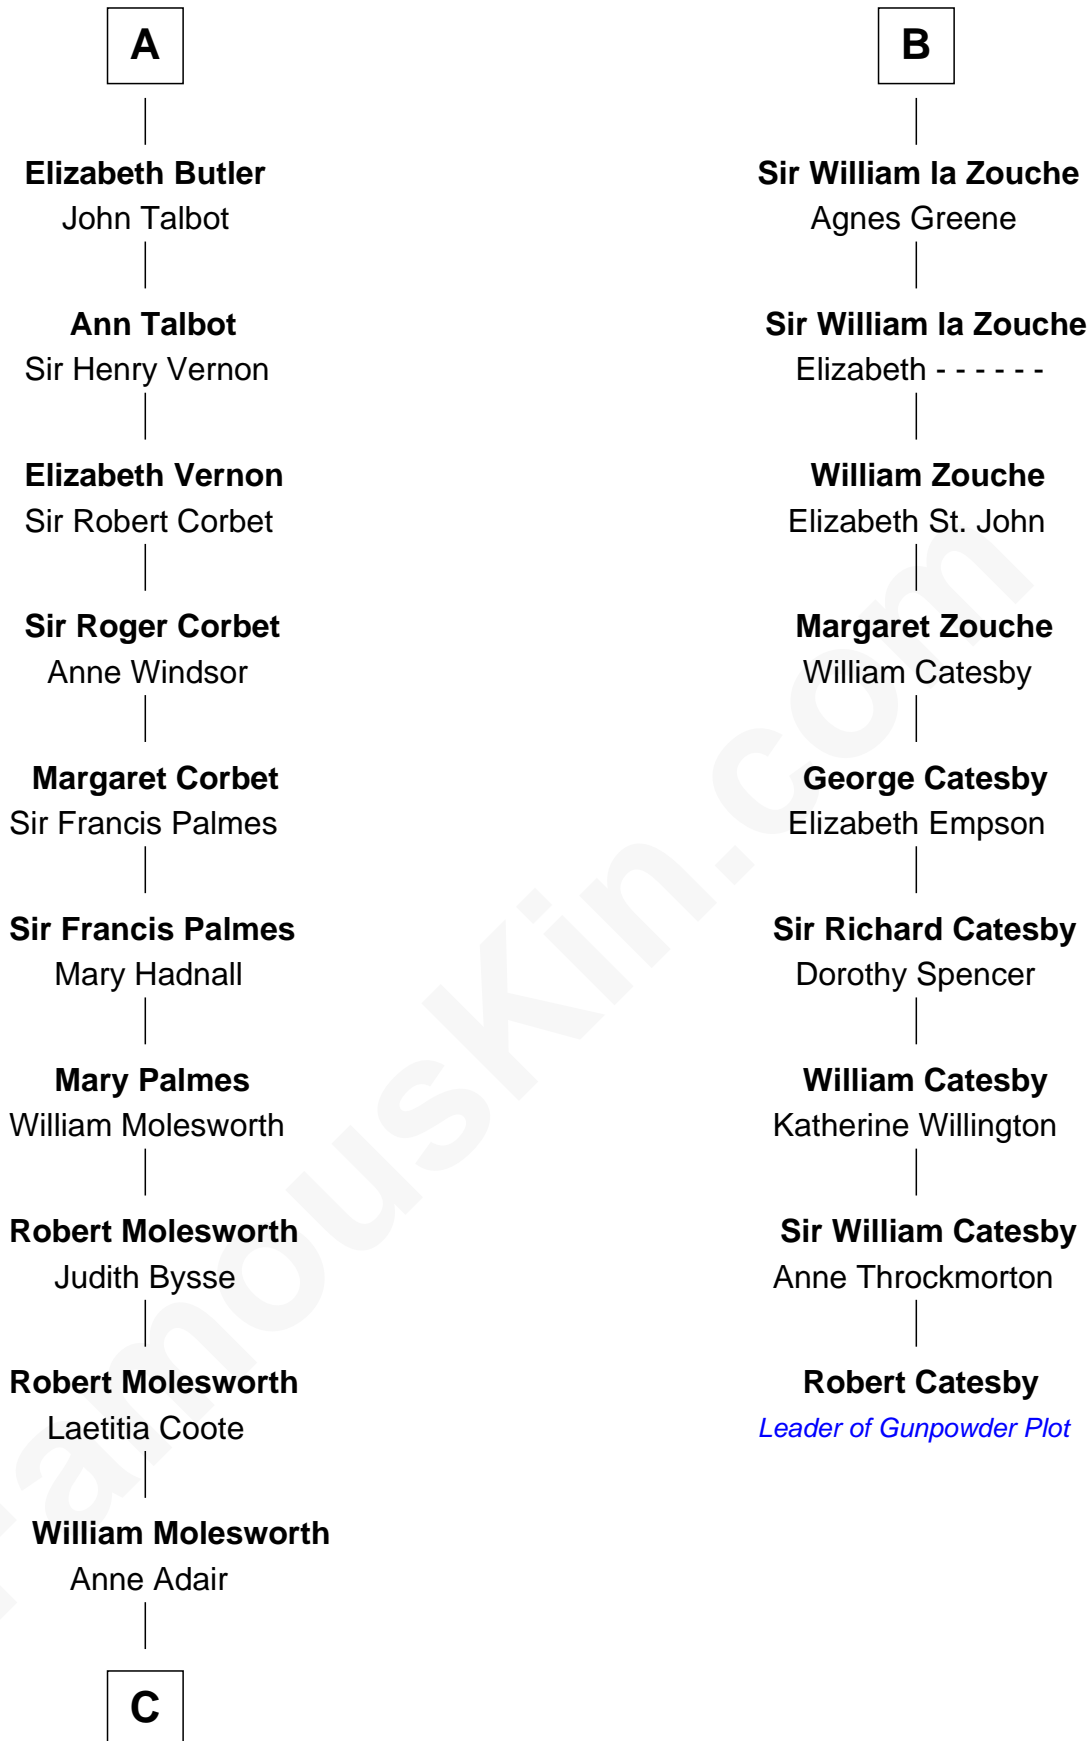

FamousKin.com Relationship Chart of

Joan Fontaine

Movie Actress

15th cousin 6 times removed of

Robert Catesby

Leader of Gunpowder Plot

C

Richard Molesworth

Catherine Cobb

John Molesworth

Louise Tomkyns

Margaret Letitia Molesworth

Charles Richard De Havilland

Walter Augustus De Havilland

Lillian Augusta Ruse

Joan Fontaine