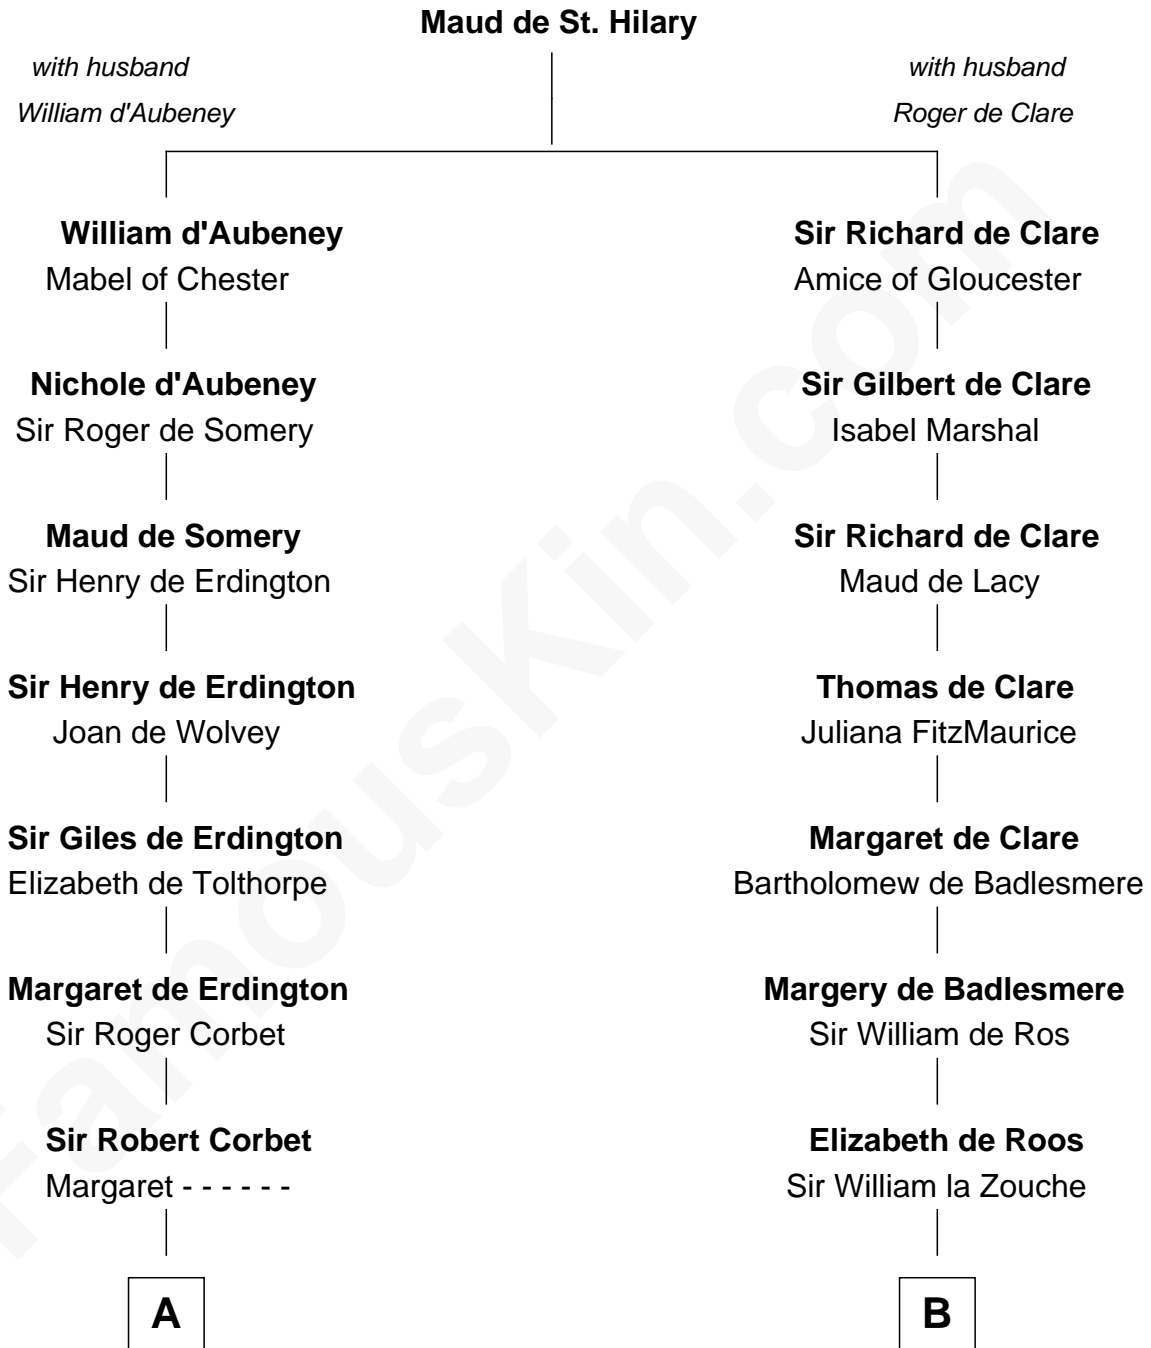

FamousKin.com Relationship Chart of

Joan Fontaine

Movie Actress

15th cousin 6 times removed of

Robert Catesby

Leader of Gunpowder Plot

C

Richard Molesworth

Catherine Cobb

John Molesworth

Louise Tomkyns

Margaret Letitia Molesworth

Charles Richard De Havilland

Walter Augustus De Havilland

Lillian Augusta Ruse

Joan Fontaine