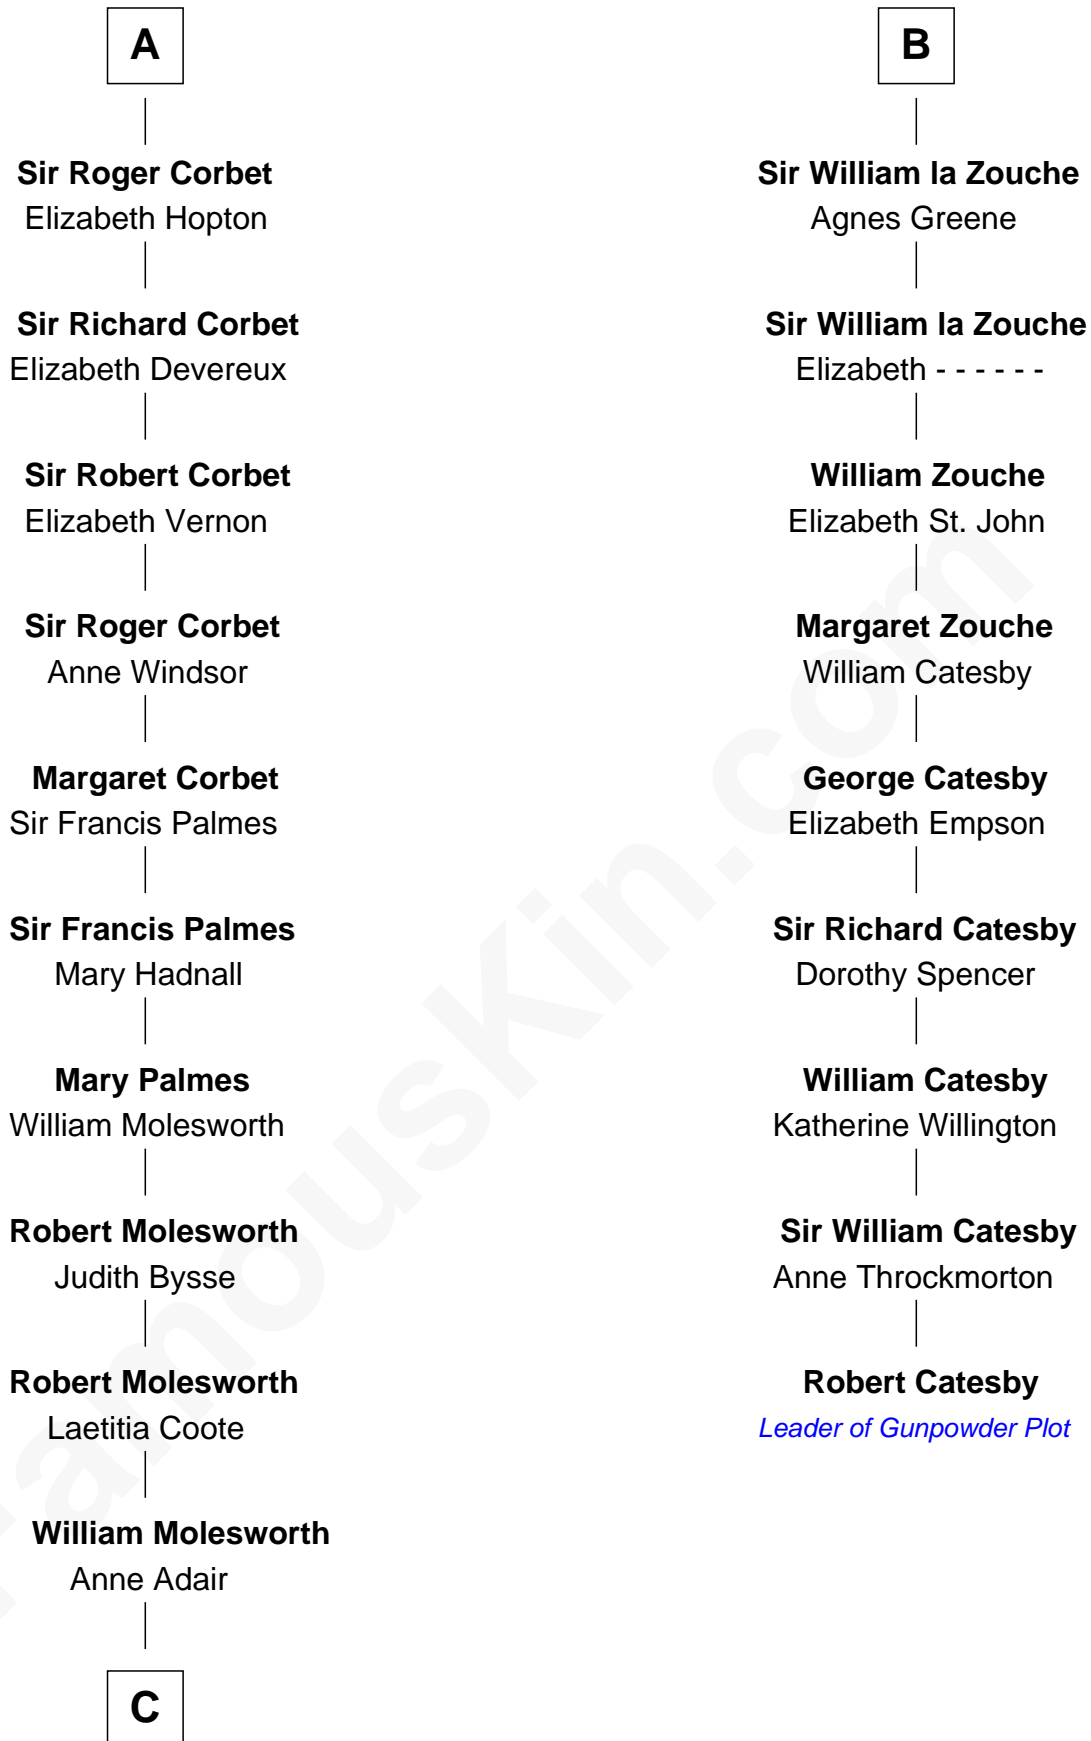

FamousKin.com Relationship Chart of

Joan Fontaine

Movie Actress

15th cousin 6 times removed of

Robert Catesby

Leader of Gunpowder Plot

C

Richard Molesworth

Catherine Cobb

John Molesworth

Louise Tomkyns

Margaret Letitia Molesworth

Charles Richard De Havilland

Walter Augustus De Havilland

Lillian Augusta Ruse

Joan Fontaine