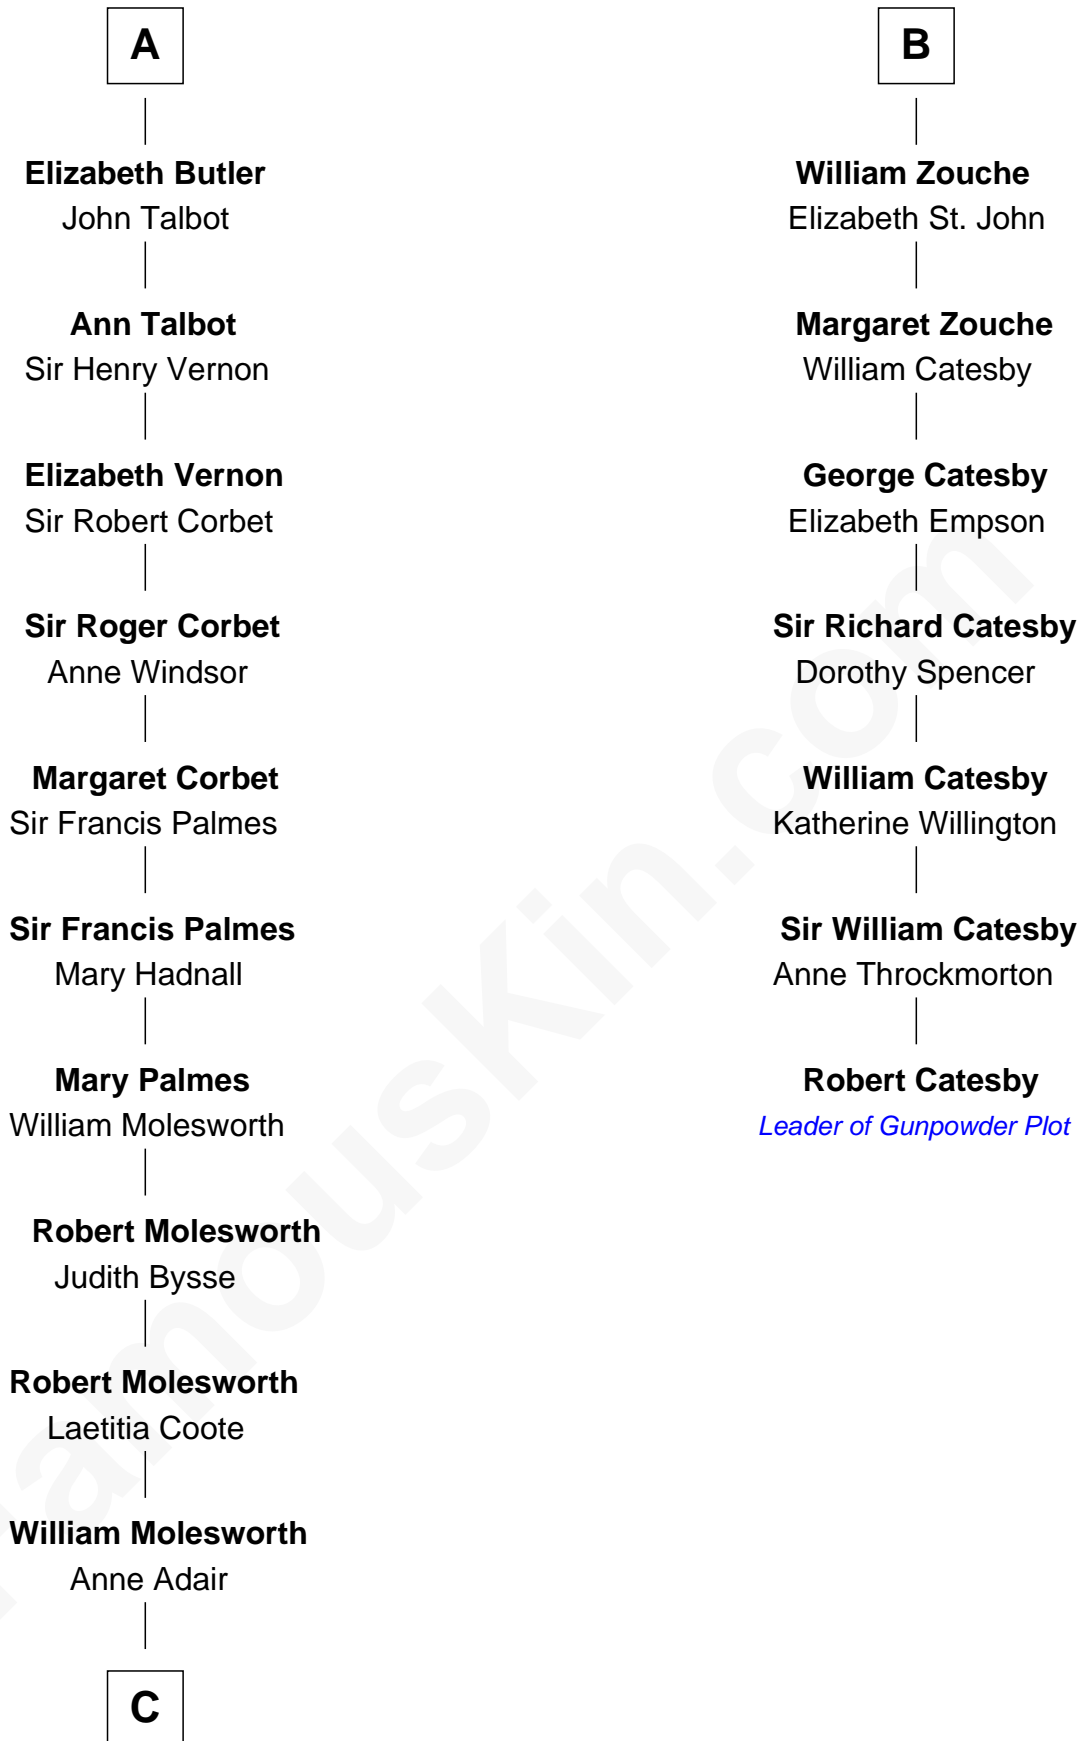

FamousKin.com Relationship Chart of

Joan Fontaine

Movie Actress

13th cousin 8 times removed of

Robert Catesby

Leader of Gunpowder Plot

C

Richard Molesworth

Catherine Cobb

John Molesworth

Louise Tomkyns

Margaret Letitia Molesworth

Charles Richard De Havilland

Walter Augustus De Havilland

Lillian Augusta Ruse

Joan Fontaine