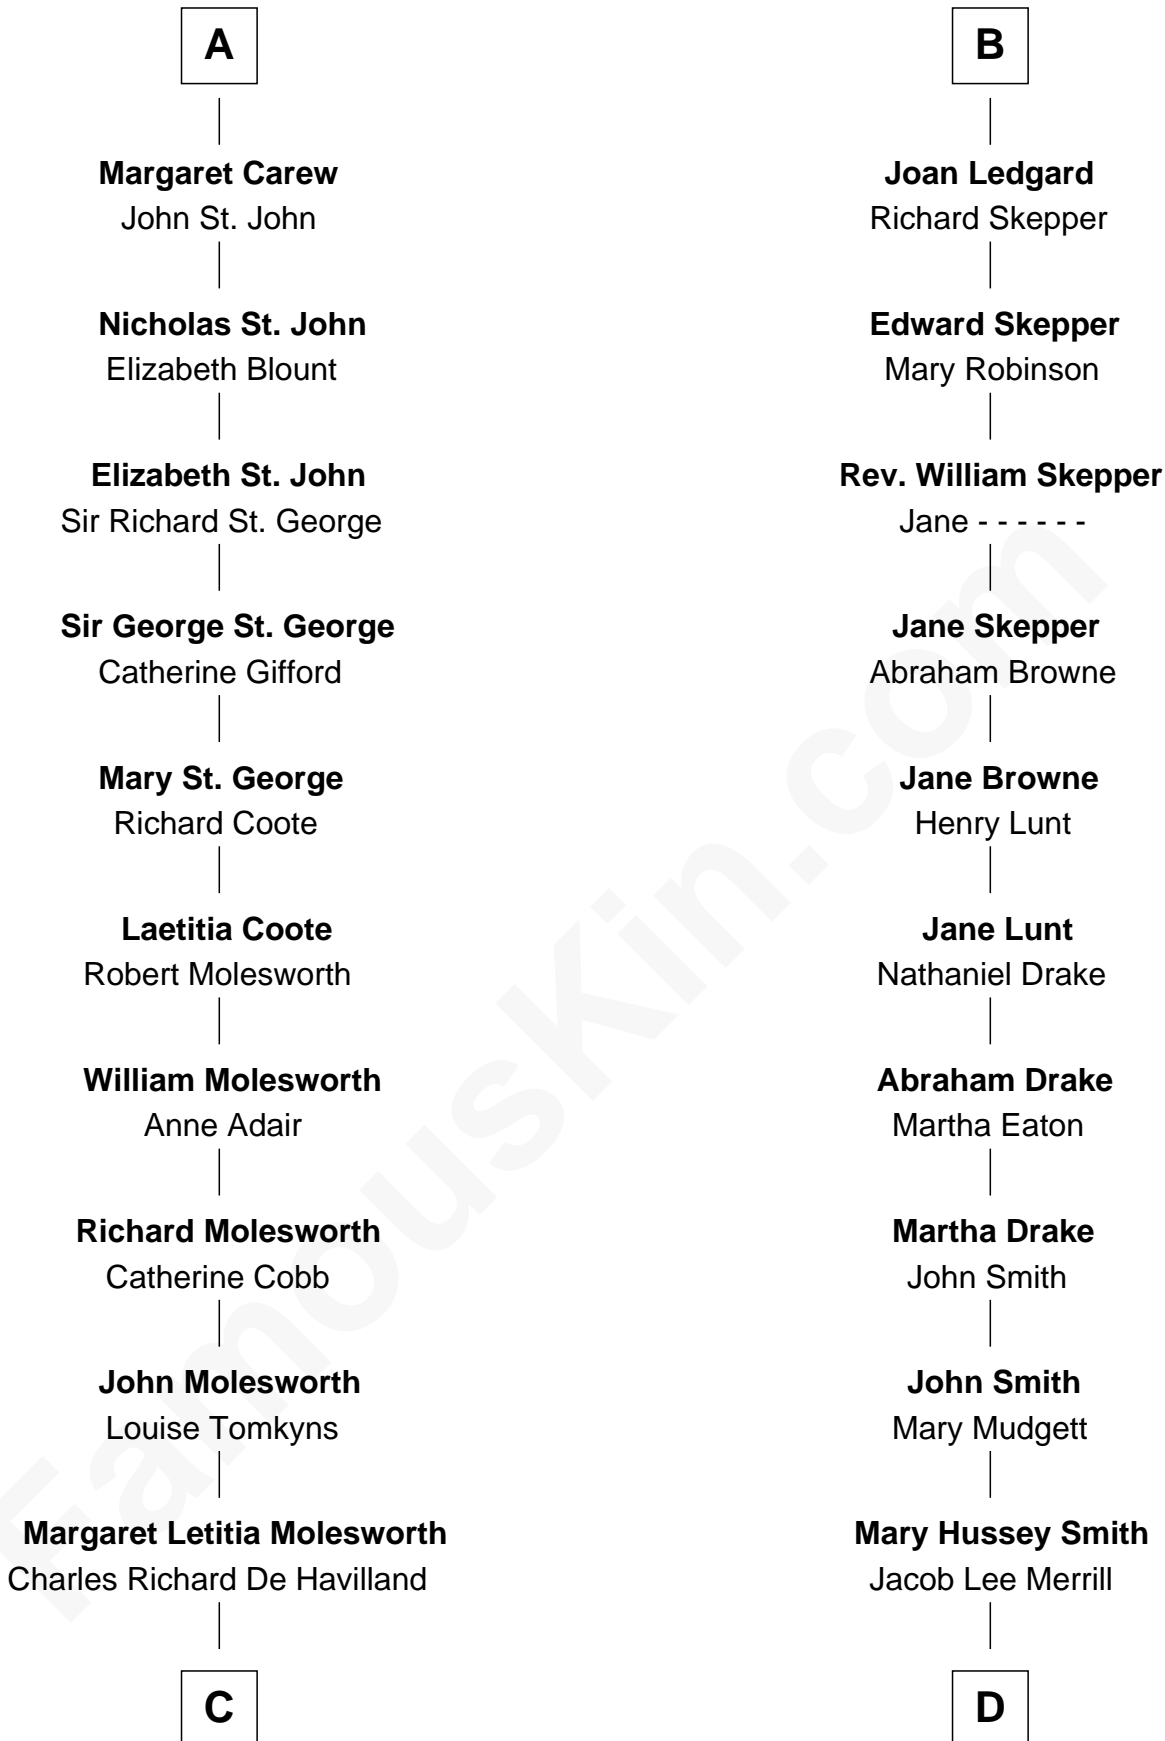

FamousKin.com

Relationship Chart of

Joan Fontaine

Movie Actress

18th cousin 3 times removed of

Meghan Markle

Duchess of Sussex, TV Actress

C

Walter Augustus De Havilland

Lillian Augusta Ruse

Joan Fontaine

Movie Actress

D

George David Merrill

Mary Bird

Gertrude May Merrill