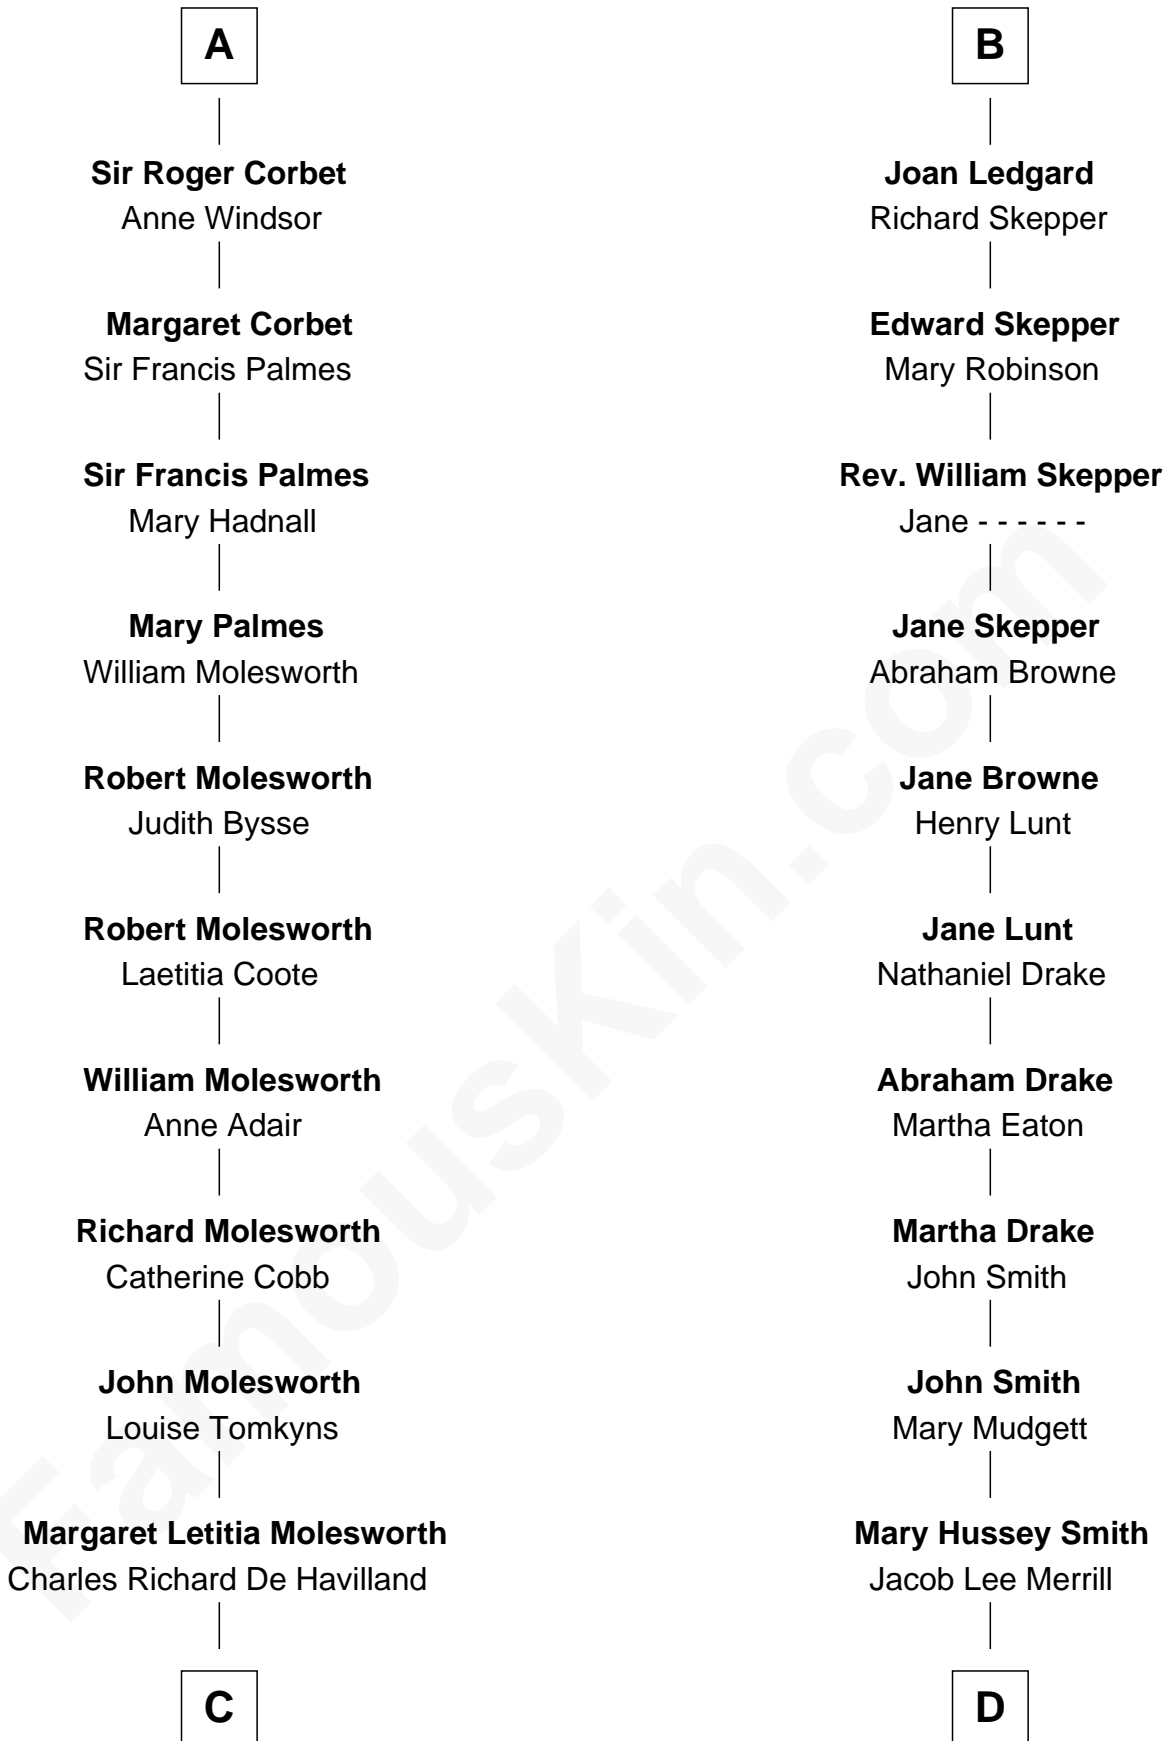

FamousKin.com Relationship Chart of

Joan Fontaine

Movie Actress

18th cousin 3 times removed of

Meghan Markle

Duchess of Sussex, TV Actress

C

Walter Augustus De Havilland

Lillian Augusta Ruse

Joan Fontaine

Movie Actress

D

George David Merrill

Mary Bird

Gertrude May Merrill

Fred George Sanders