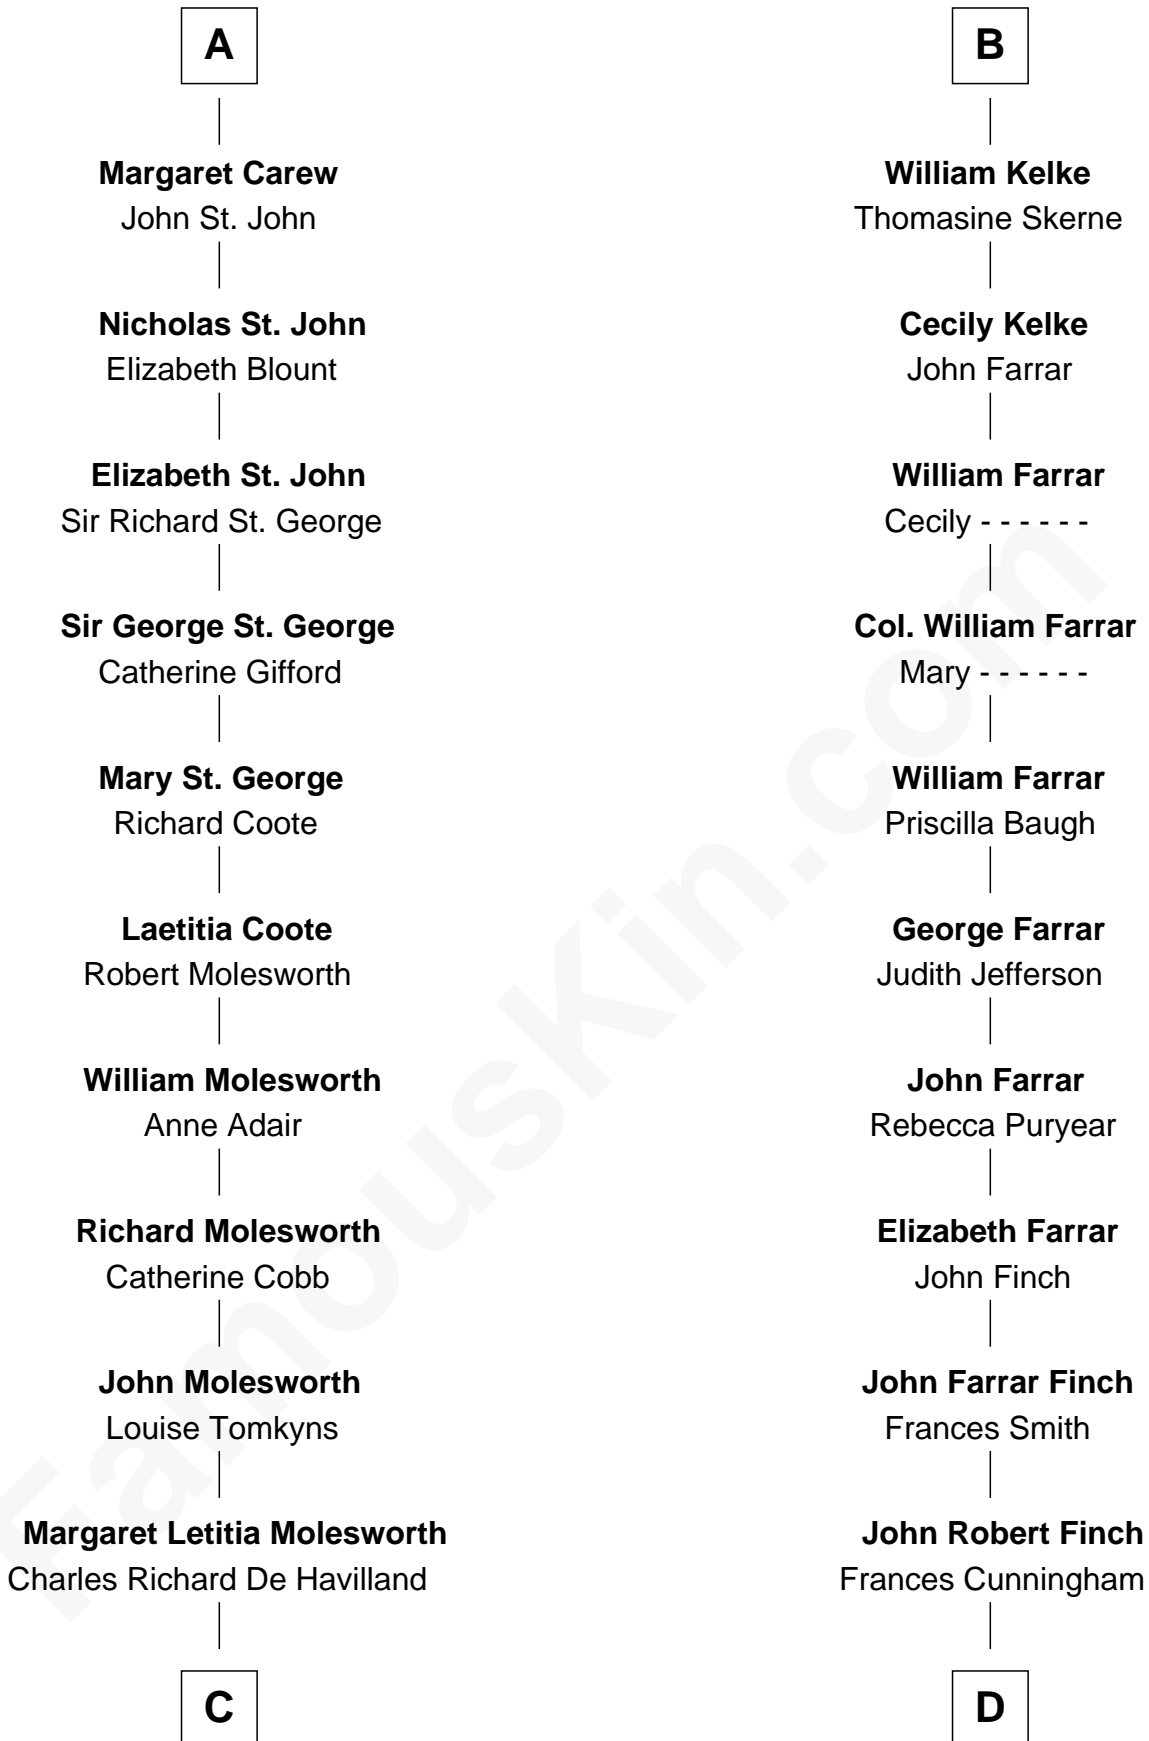

FamousKin.com Relationship Chart of

Joan Fontaine

Movie Actress

18th cousin 1 time removed of

Harper Lee

Author of To Kill a Mockingbird

C

Walter Augustus De Havilland

Lillian Augusta Ruse

Joan Fontaine

Movie Actress

D

James Cunningham Finch

Ellen Rivers Williams

Frances Cunningham Finch

Amasa Coleman Lee