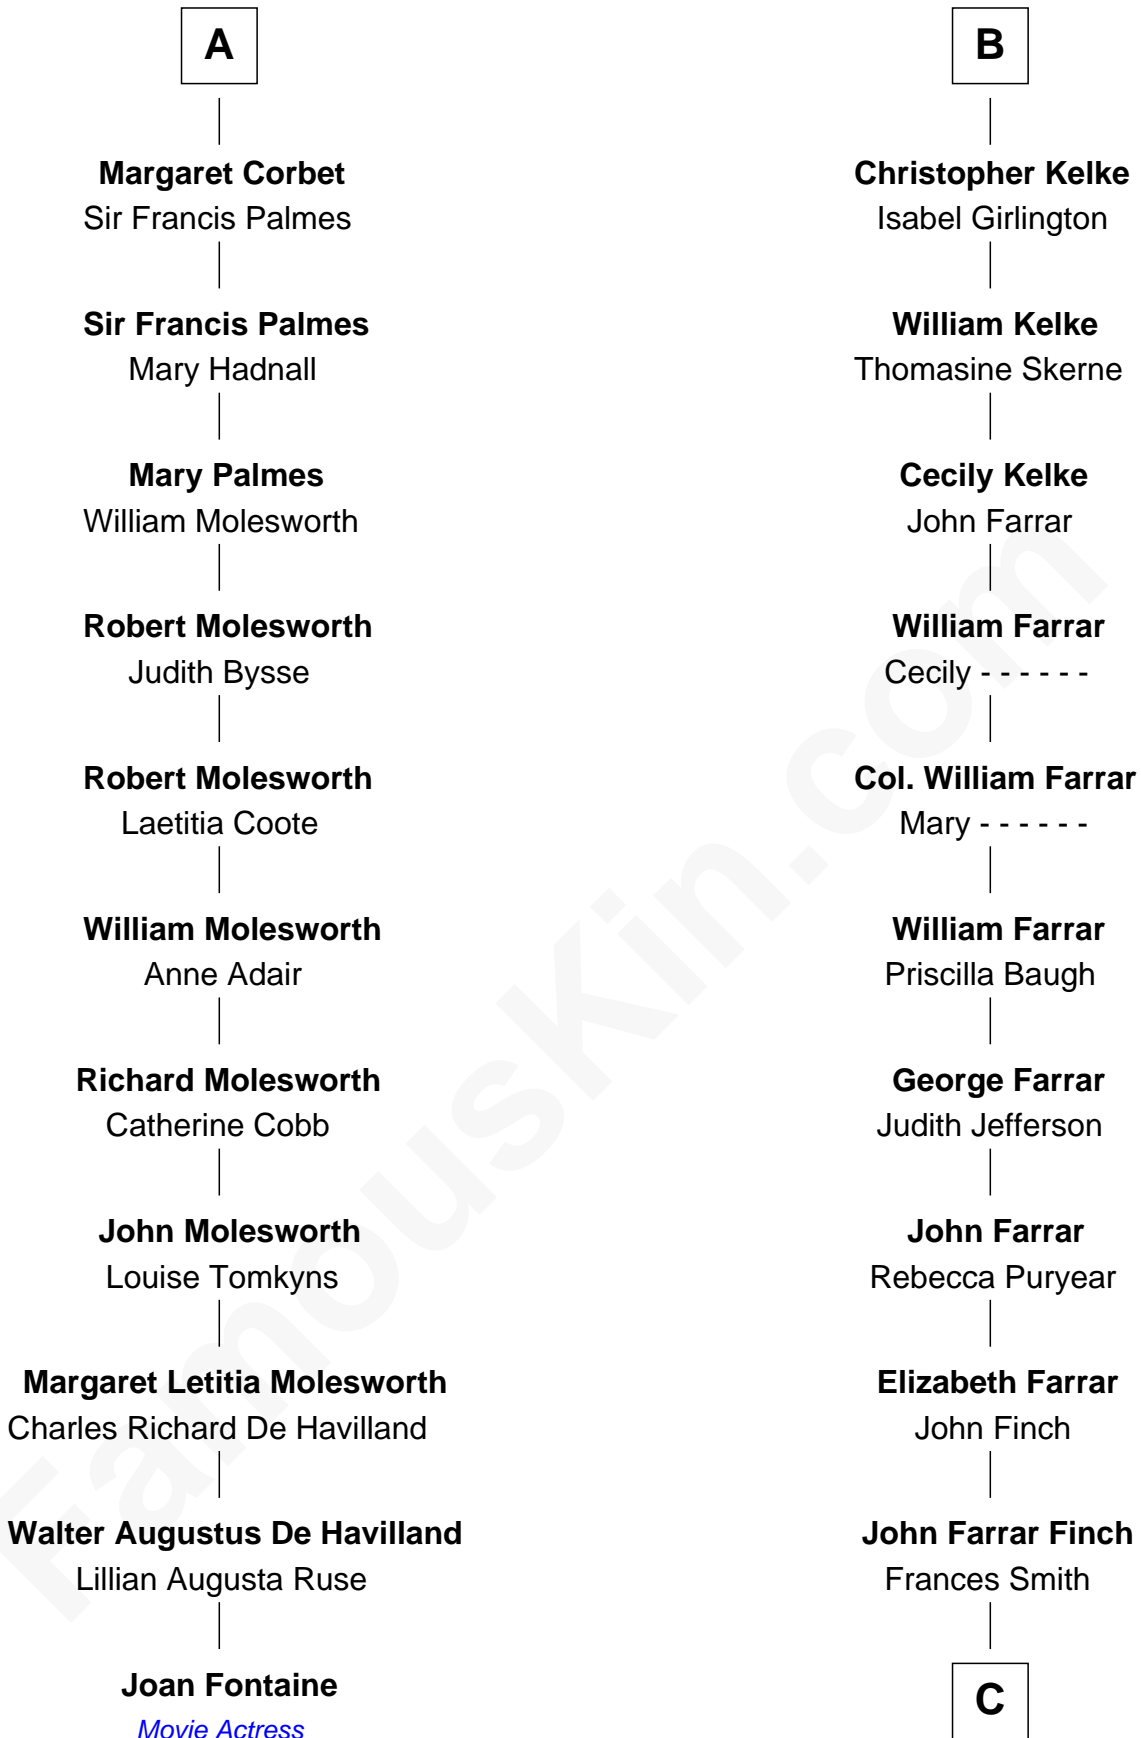

FamousKin.com Relationship Chart of

Joan Fontaine

Movie Actress

17th cousin 3 times removed of

Harper Lee

Author of To Kill a Mockingbird

C

John Robert Finch
Frances Cunningham

James Cunningham Finch
Ellen Rivers Williams

Frances Cunningham Finch
Amasa Coleman Lee

Harper Lee
Author of To Kill a Mockingbird