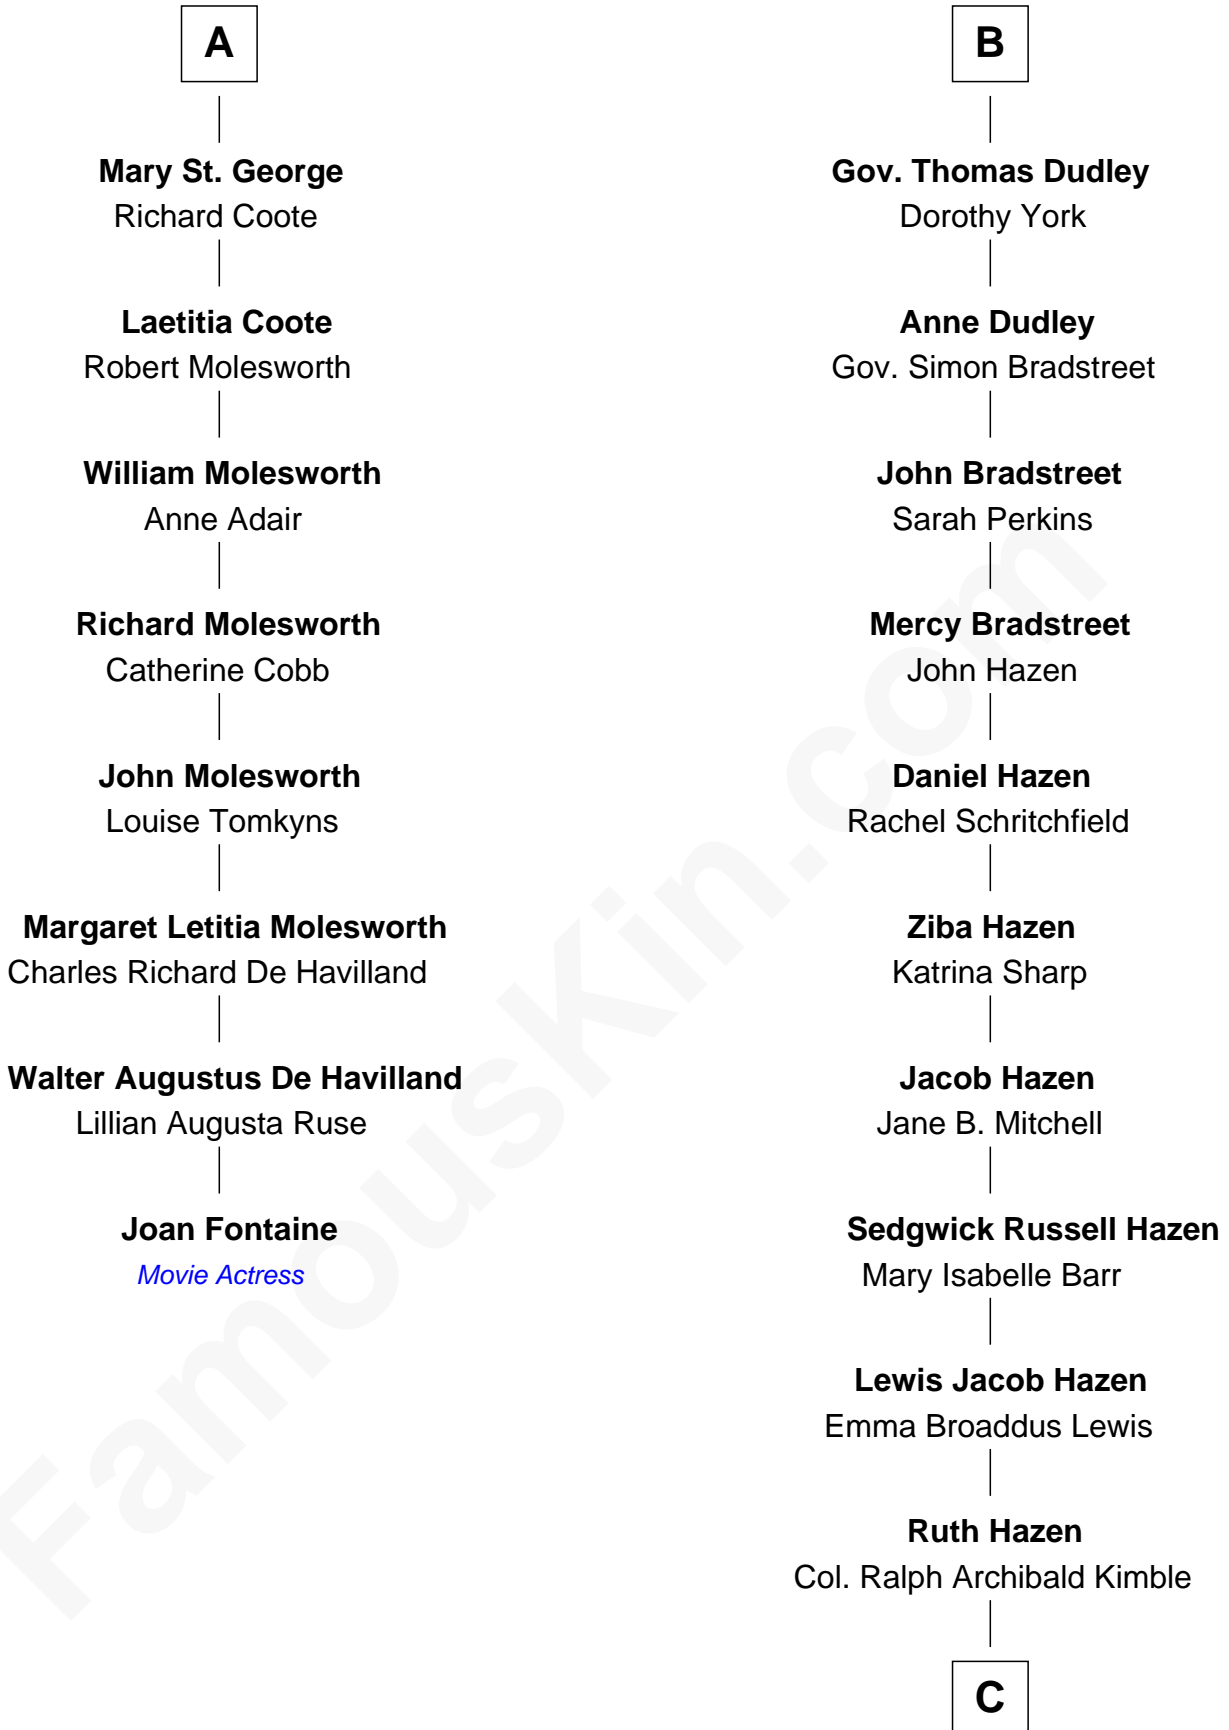

# FamousKin.com Relationship Chart of

**Joan Fontaine**  
*Movie Actress*

14th cousin 4 times removed of

**J. K. Simmons**  
*TV and Movie Actor*

**Sir Walter Blount**  
Sancha de Ayala

**Sir Thomas Blount**  
Margaret de Gresley

**Sir George St. George**  
Catherine Gifford

**A**

**Constance Blount**  
Sir John Sutton

**Sir John Sutton**  
Elizabeth Berkeley

**Sir Edmund Sutton**  
Joyce Tiptoft

**Sir Edward Sutton**  
Cecily Willoughby

**Sir John Sutton**  
Cecily Grey

**Sir Henry Dudley**  
----- Ashton

*Probable*

**Roger Dudley**  
Susanna Thorne

**B**

C

**Patricia Kimble**

Dr. Donald William Simmons