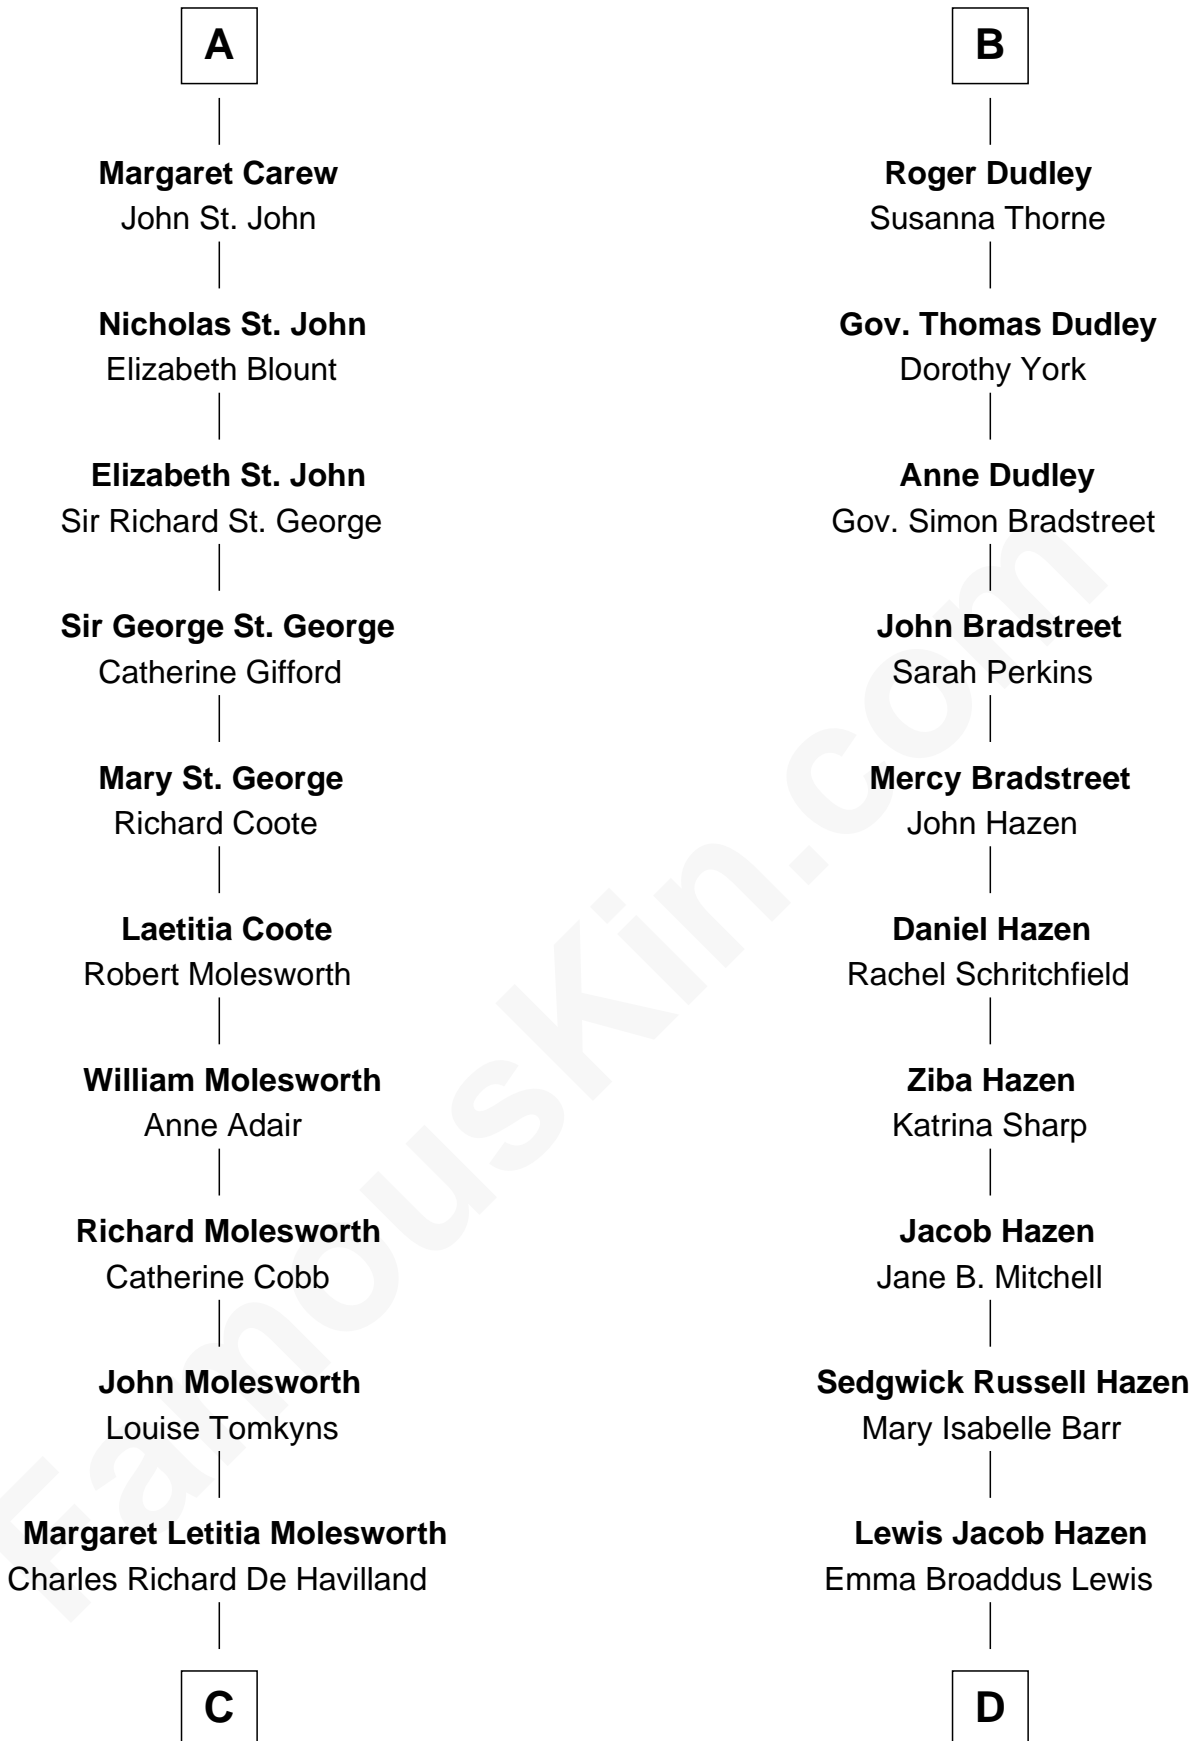

FamousKin.com Relationship Chart of

Joan Fontaine
Movie Actress

18th cousin 1 time removed of

J. K. Simmons
TV and Movie Actor

C

Walter Augustus De Havilland

Lillian Augusta Ruse

Joan Fontaine