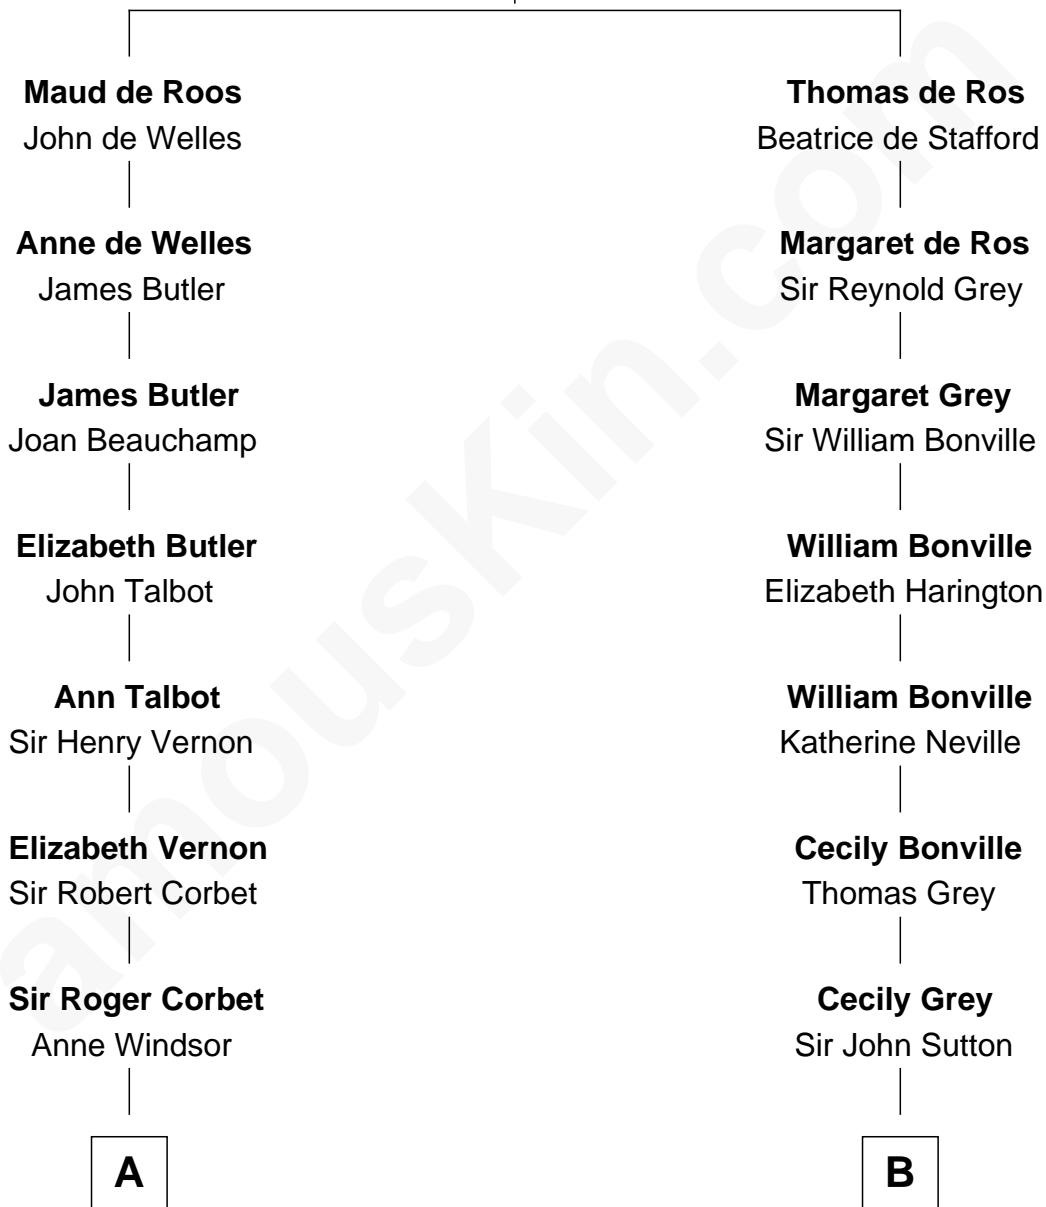

FamousKin.com Relationship Chart of

Joan Fontaine

Movie Actress

17th cousin 3 times removed of

J. K. Simmons

TV and Movie Actor

Sir William de Ros
Margery de Badlesmere

C

Lewis Jacob Hazen

Emma Broaddus Lewis

Ruth Hazen

Col. Ralph Archibald Kimble

Patricia Kimble

Dr. Donald William Simmons

J. K. Simmons

TV and Movie Actor