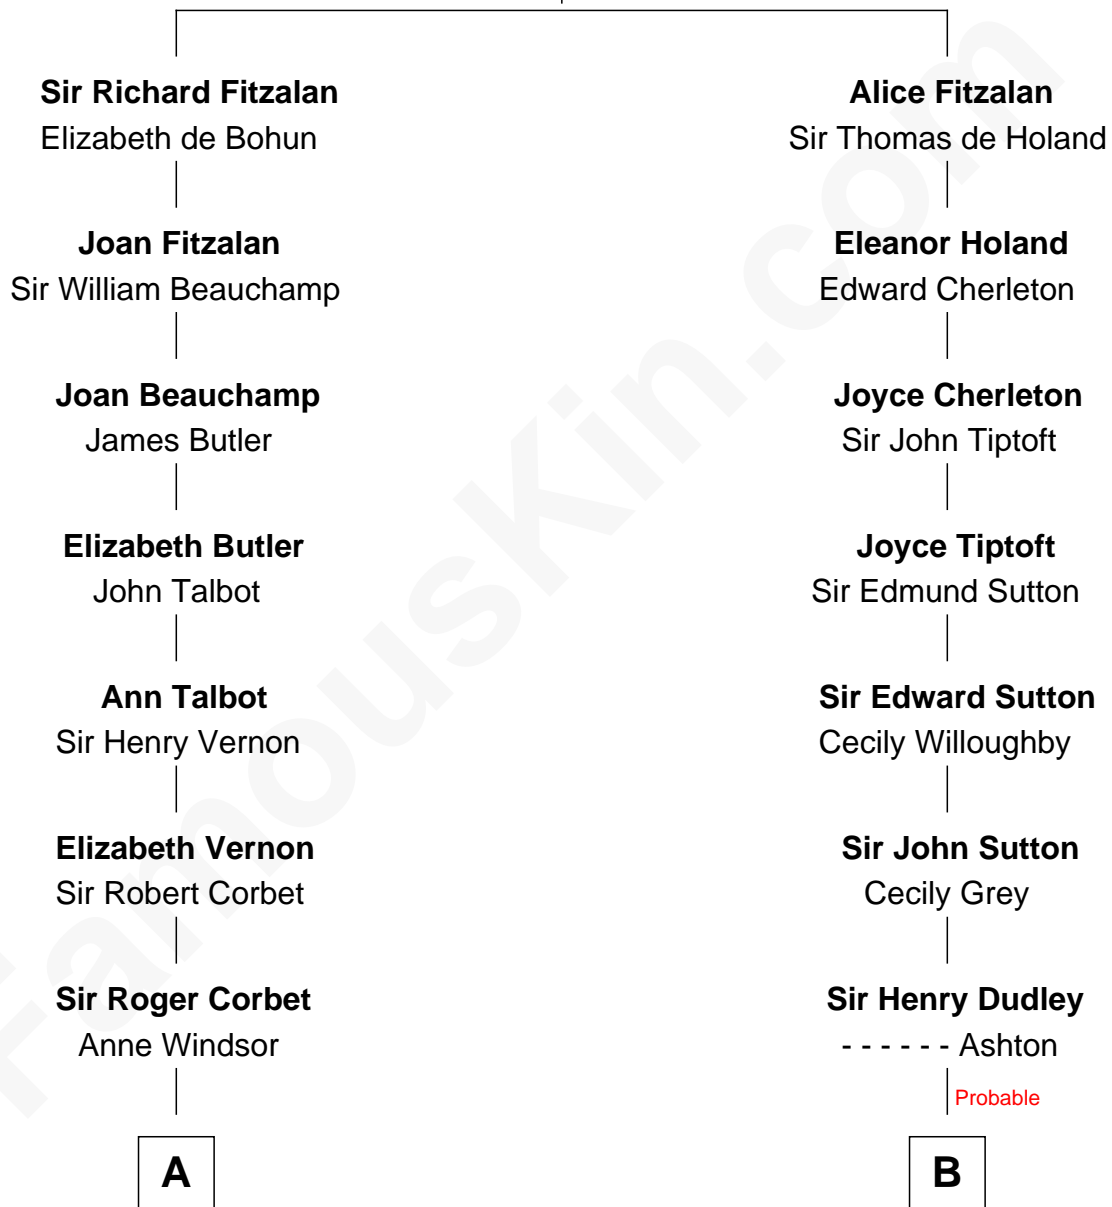

FamousKin.com Relationship Chart of

Joan Fontaine

Movie Actress

17th cousin 2 times removed of

J. K. Simmons

TV and Movie Actor

Richard Fitzalan
Eleanor Plantagenet

C