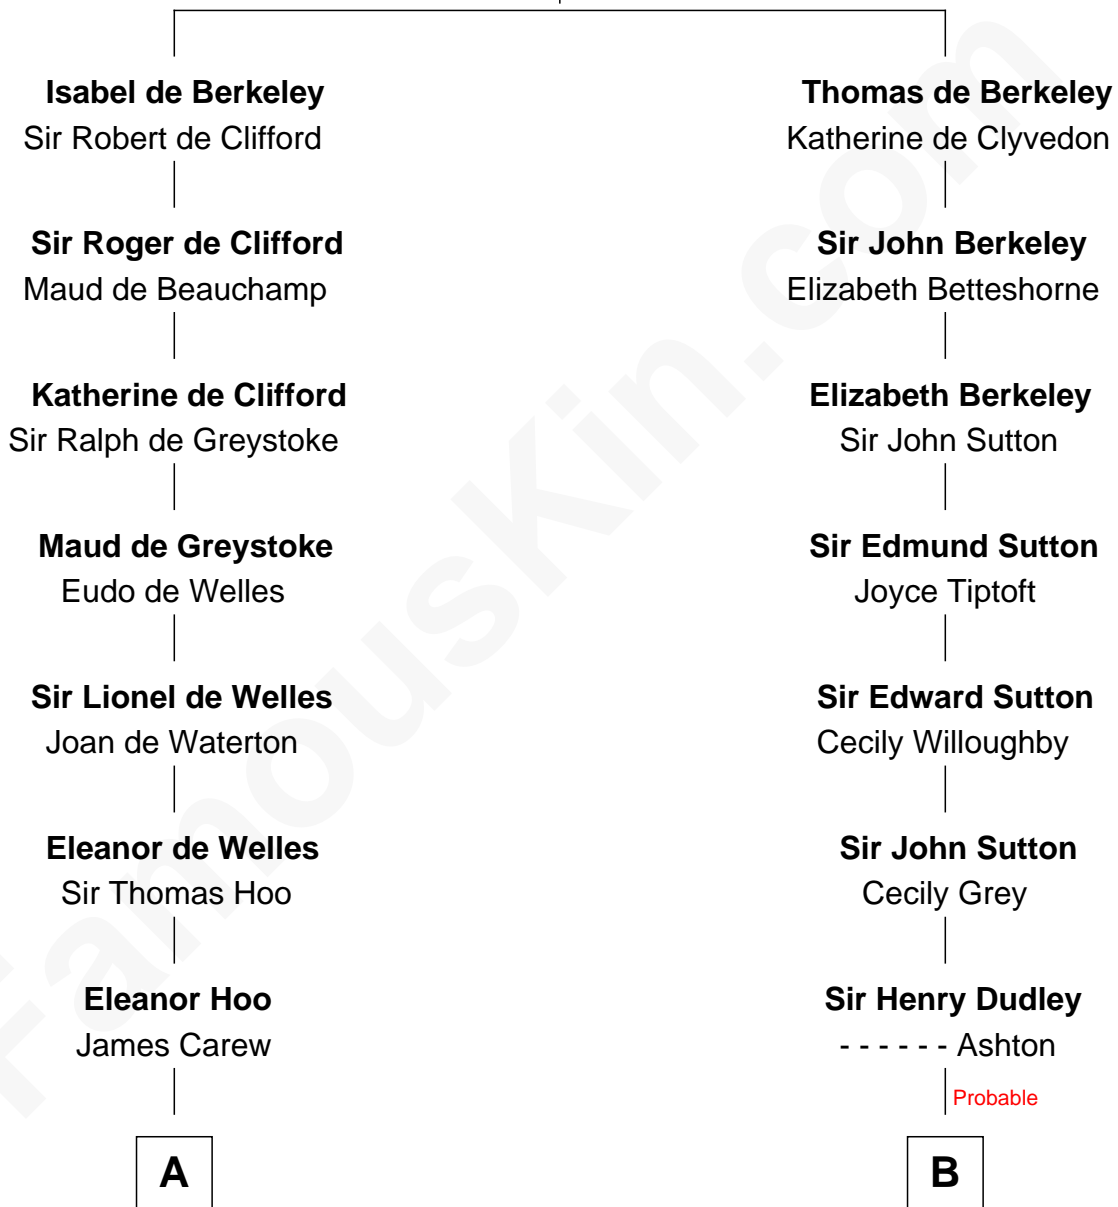

FamousKin.com Relationship Chart of

Joan Fontaine

Movie Actress

19th cousin of

J. K. Simmons

TV and Movie Actor

Sir Maurice de Berkeley

Eve la Zouche

C

Margaret Letitia Molesworth

Charles Richard De Havilland

Walter Augustus De Havilland

Lillian Augusta Ruse

Joan Fontaine

Movie Actress

D