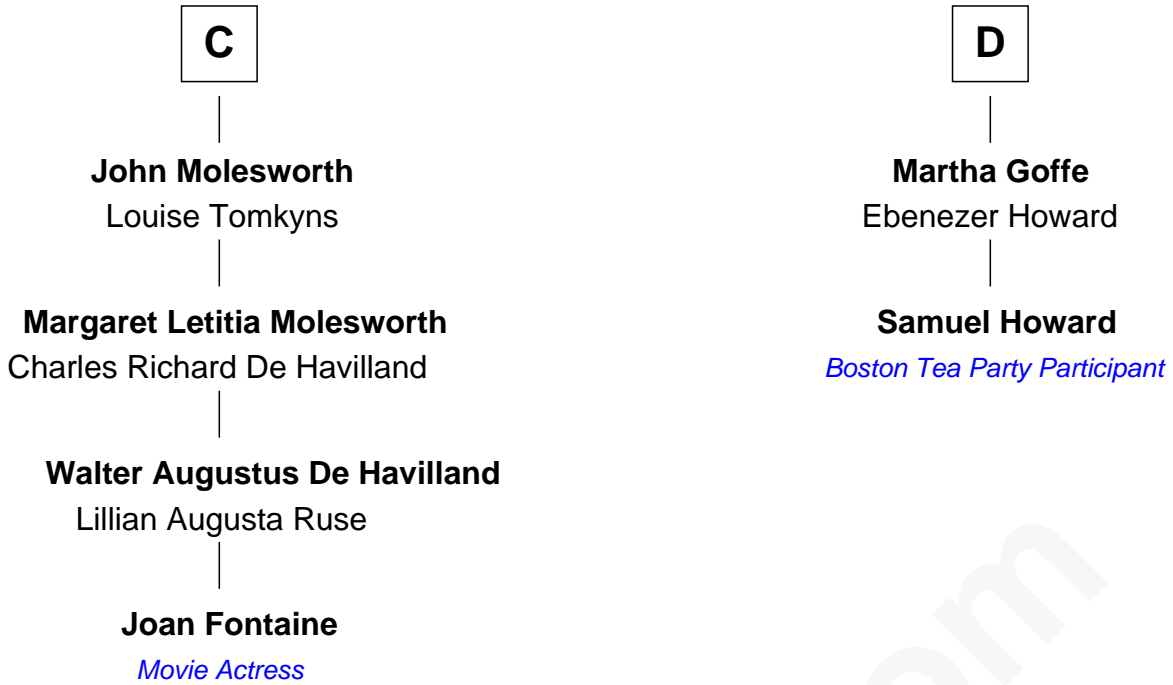

FamousKin.com Relationship Chart of

Joan Fontaine

Movie Actress

18th cousin 2 times removed of

Samuel Howard

Boston Tea Party Participant

FamousKin.com