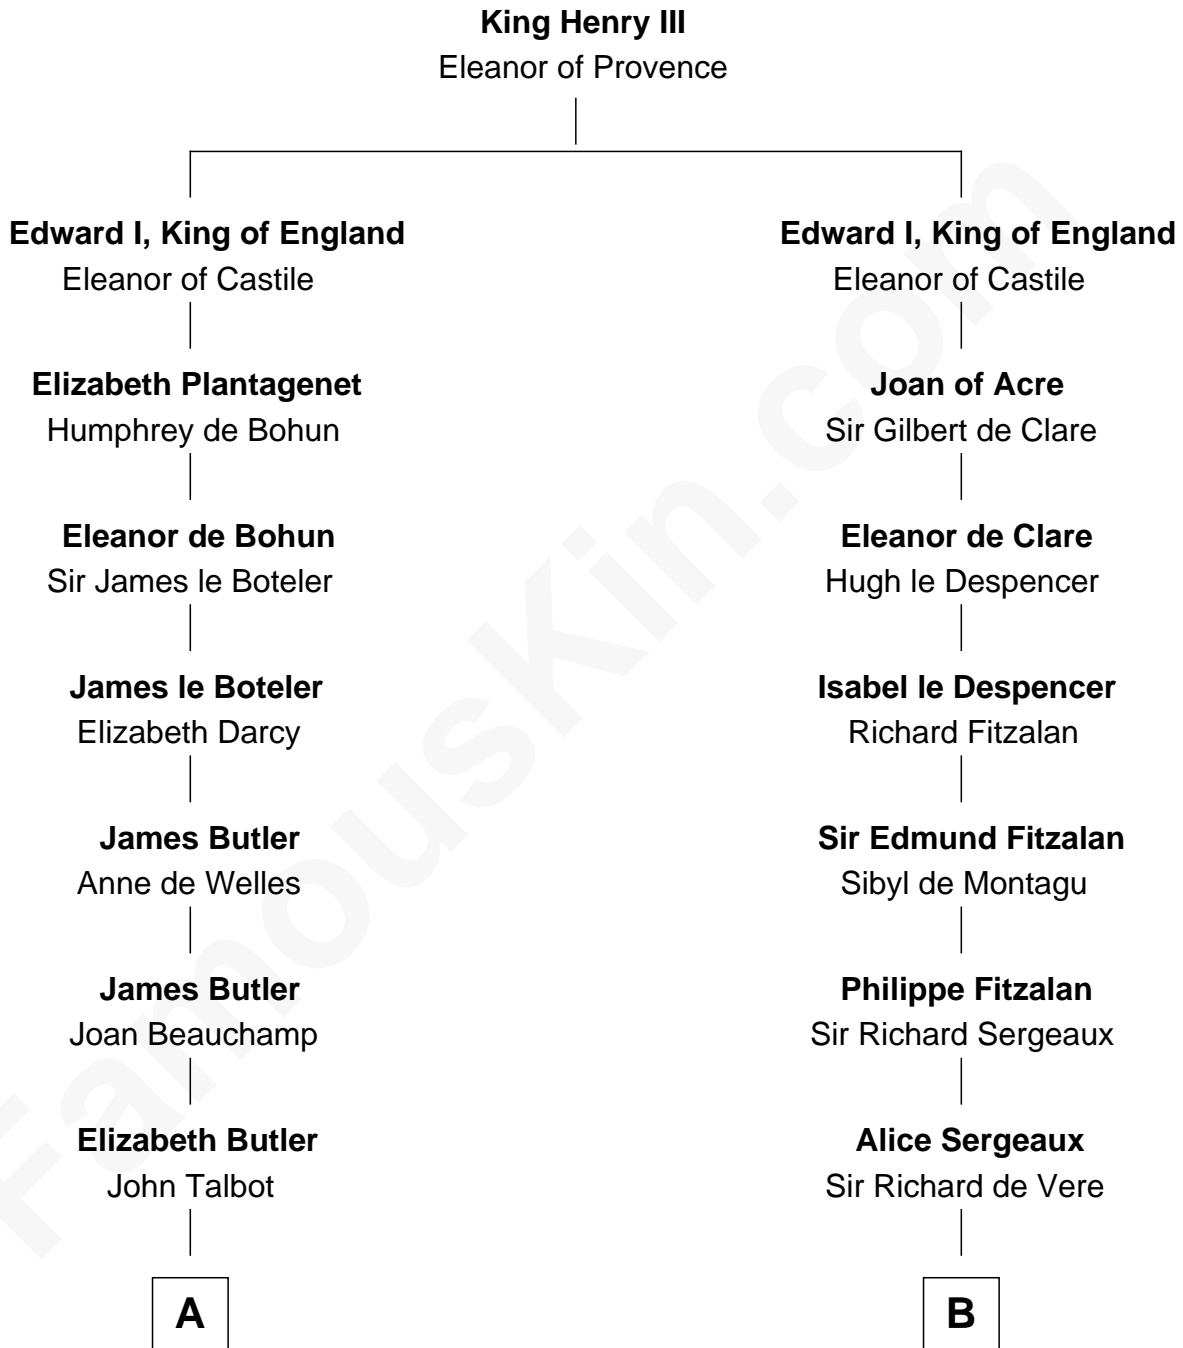

FamousKin.com Relationship Chart of

Joan Fontaine

Movie Actress

18th cousin 2 times removed of

Samuel Howard

Boston Tea Party Participant

FamousKin.com