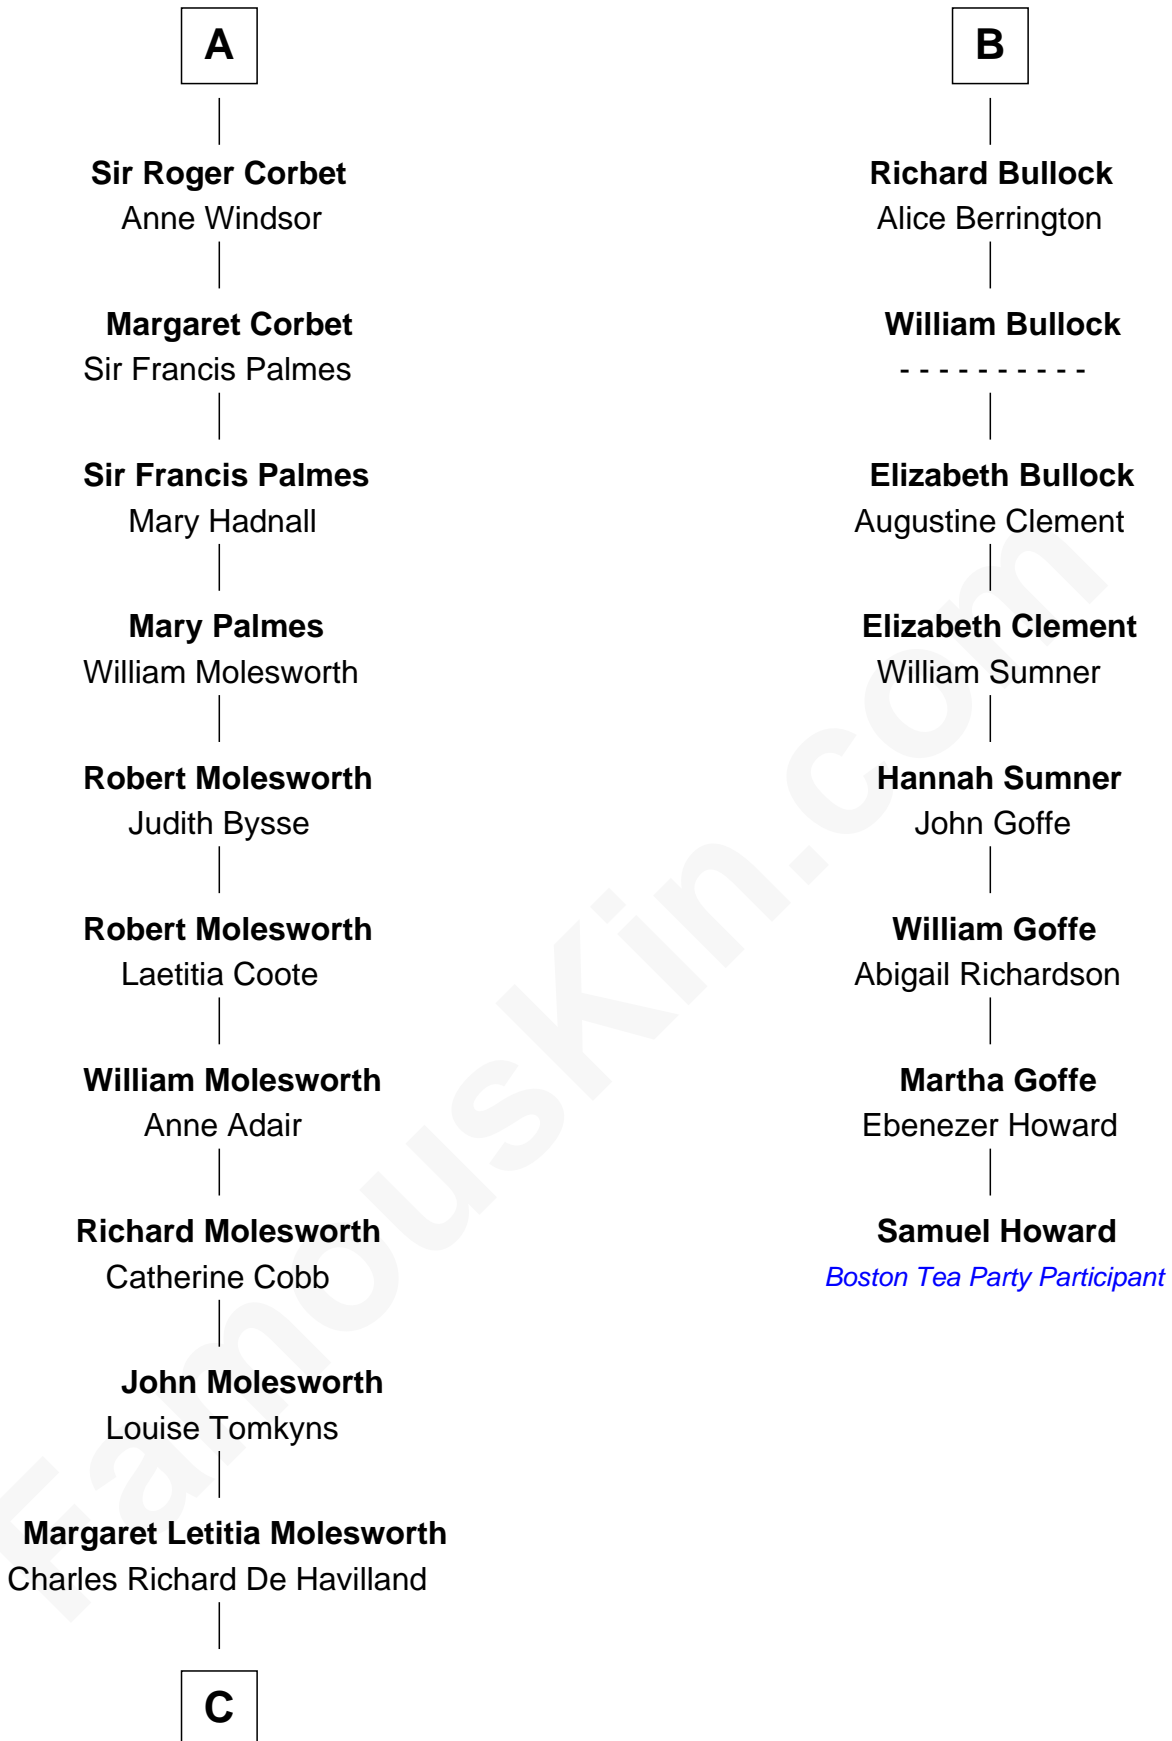

# FamousKin.com Relationship Chart of

**Joan Fontaine**

*Movie Actress*

14th cousin 4 times removed of

**Samuel Howard**

*Boston Tea Party Participant*

**Bartholomew de Badlesmere**

Margaret de Clare

**Elizabeth Butler**

John Talbot

**Ann Talbot**

Sir Henry Vernon

**Elizabeth Vernon**

Sir Robert Corbet

**A**

**Maud de Badlesmere**

John de Vere

**Aubrey de Vere**

Alice FitzWalter

**Sir Richard de Vere**

Alice Sergeaux

**Sir John de Vere**

Elizabeth Howard

**Joan de Vere**

Sir William Norreys

**Margaret Norreys**

Gilbert Bullock

**Thomas Bullock**

Alice Kingsmill

**B**

**C**

—  
**Walter Augustus De Havilland**