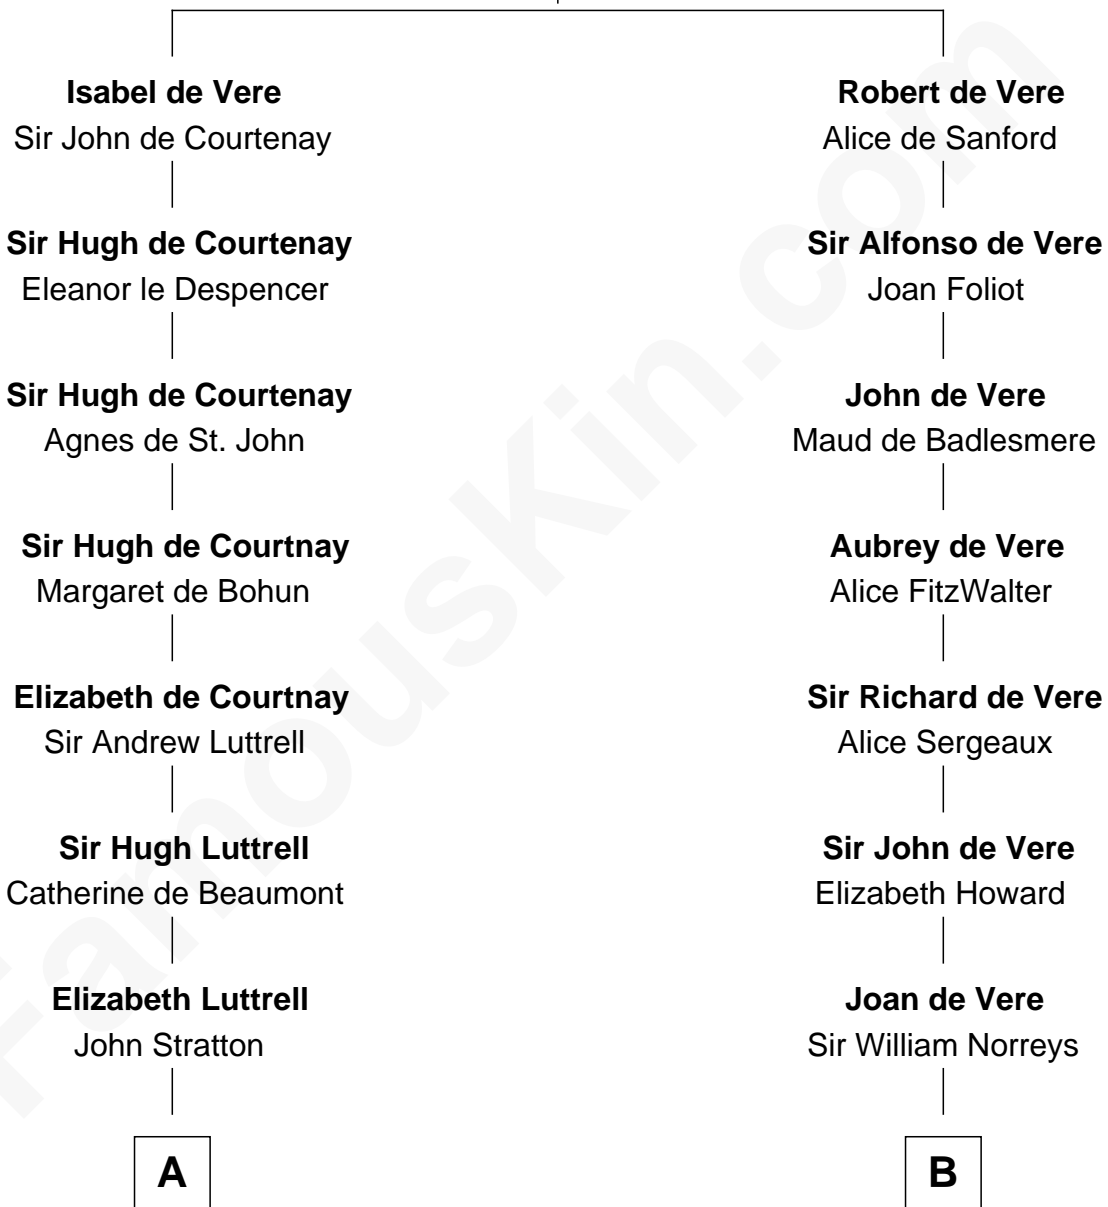

FamousKin.com Relationship Chart of

Joan Fontaine

Movie Actress

16th cousin 5 times removed of

Samuel Howard

Boston Tea Party Participant

Hugh de Vere
Hawise de Quincy

C

Richard Molesworth

Catherine Cobb

John Molesworth

Louise Tomkyns

Margaret Letitia Molesworth

Charles Richard De Havilland

Walter Augustus De Havilland

Lillian Augusta Ruse