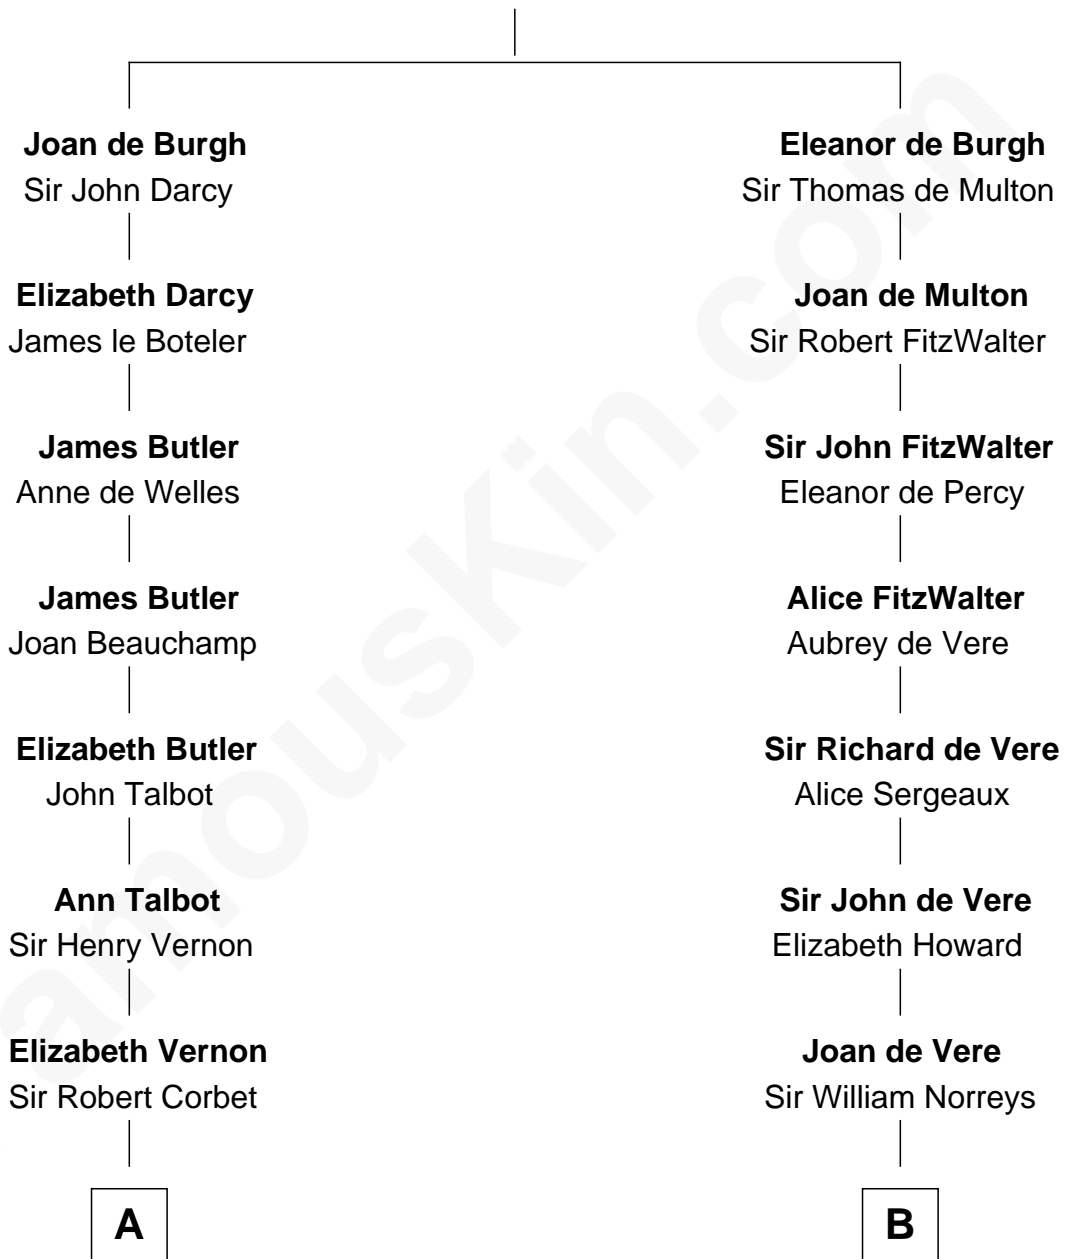

FamousKin.com

Relationship Chart of

Joan Fontaine

Movie Actress

16th cousin 2 times removed of

Samuel Howard

Boston Tea Party Participant

Sir Richard de Burgh

Margaret - - - - -

C

—
Walter Augustus De Havilland

Lillian Augusta Ruse

—
Joan Fontaine

Movie Actress

FamousKin.com