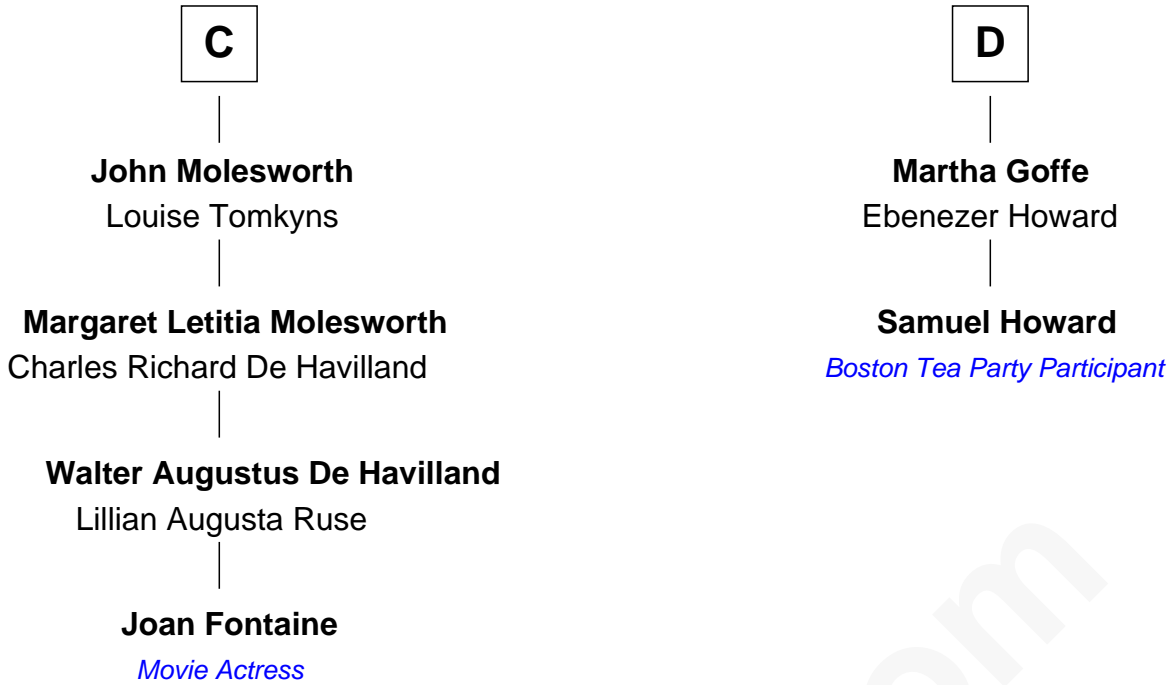

FamousKin.com Relationship Chart of

Joan Fontaine

Movie Actress

18th cousin 2 times removed of

Samuel Howard

Boston Tea Party Participant

Ferdinand III, King of Castile

Joanna of Ponthieu

Eleanor of Castile
Edward I, King of England

Elizabeth Plantagenet
Humphrey de Bohun

Eleanor de Bohun
Sir James le Boteler

James le Boteler
Elizabeth Darcy

James Butler
Anne de Welles

James Butler
Joan Beauchamp

Elizabeth Butler
John Talbot

A

Eleanor of Castile
Edward I, King of England

Joan of Acre
Sir Gilbert de Clare

Eleanor de Clare
Hugh le Despencer

Isabel le Despencer
Richard Fitzalan

Sir Edmund Fitzalan
Sibyl de Montagu

Philippe Fitzalan
Sir Richard Sergeaux

Alice Sergeaux
Sir Richard de Vere

B

FamousKin.com