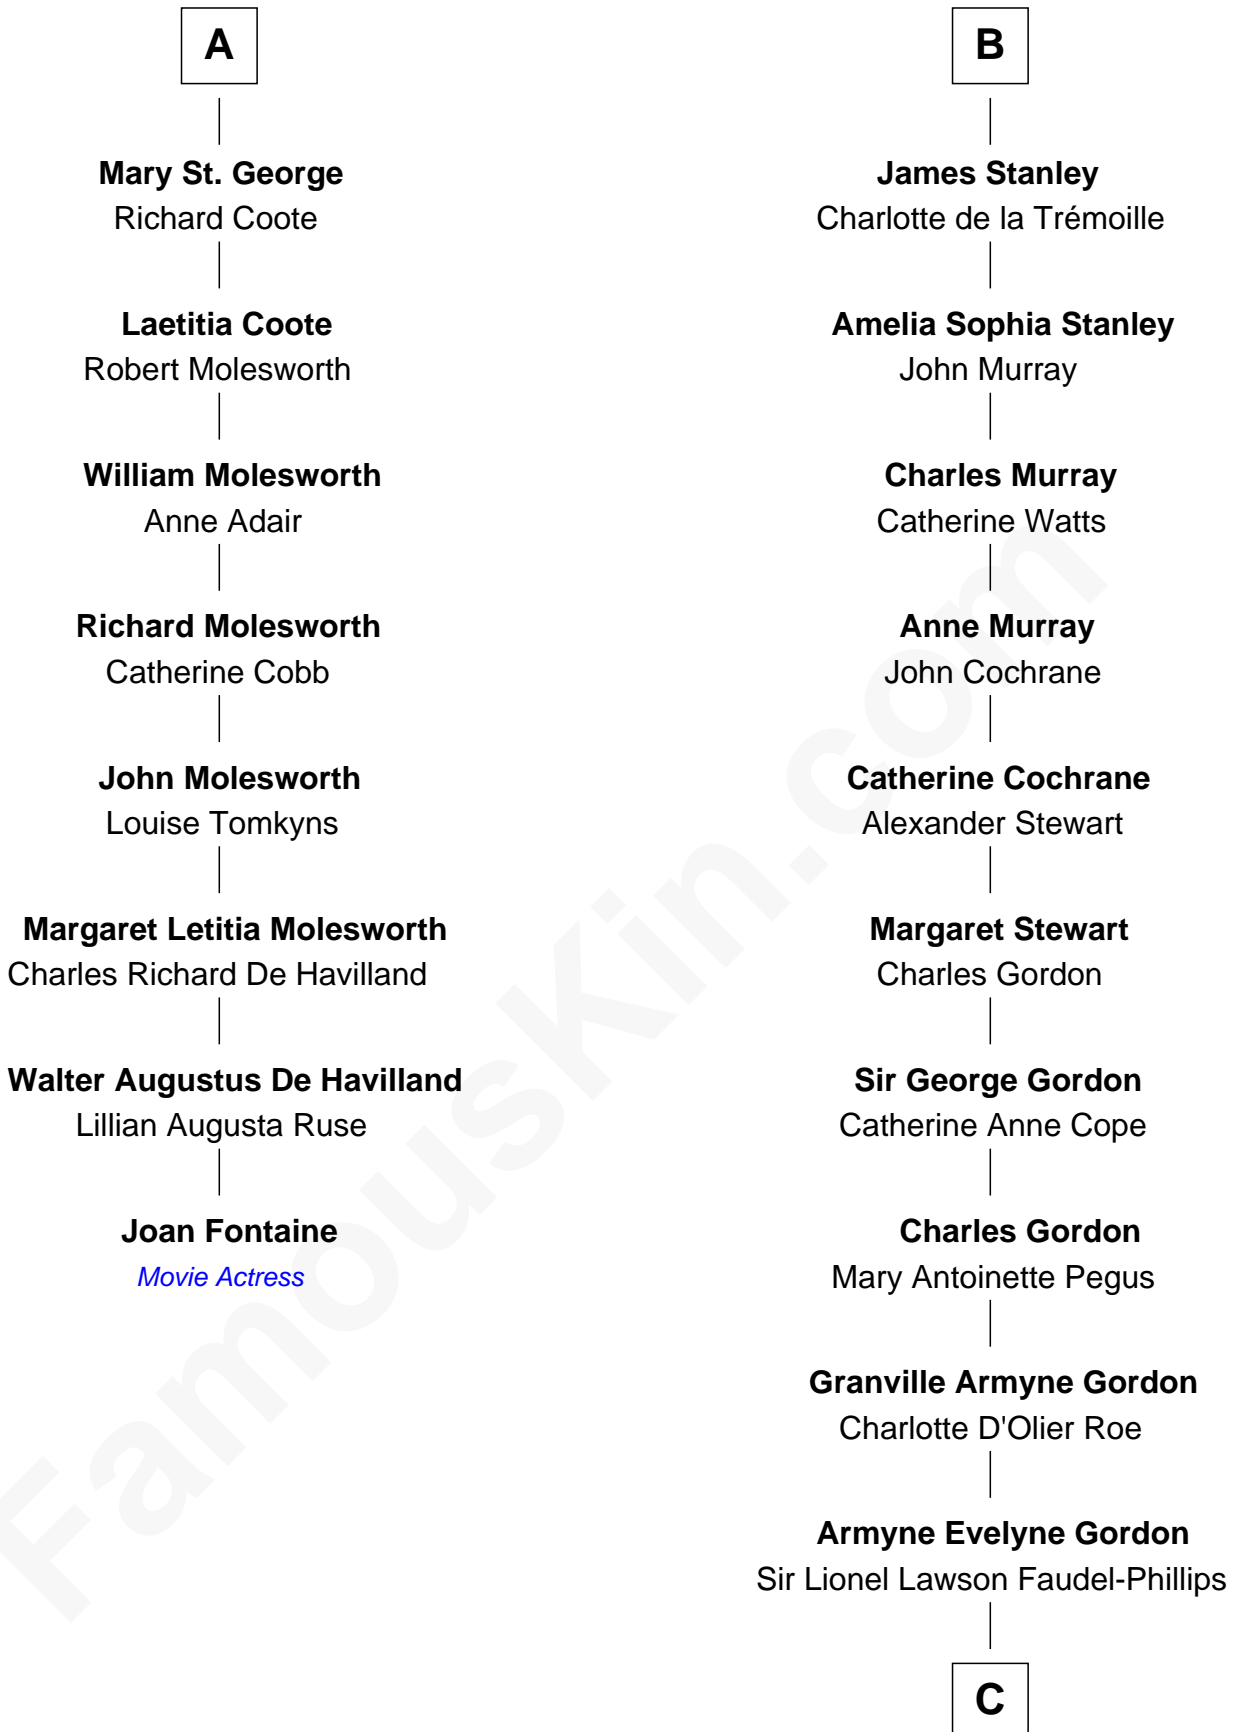

FamousKin.com Relationship Chart of

Joan Fontaine

Movie Actress

14th cousin 6 times removed of

Cara Delevingne

Fashion Model and Movie Actress

C

Anne Margaret Faudel-Phillips

John Vincent Sheffield

Jane Armyne Sheffield

Sir Jocelyn Edward Greville Stevens

Pandora Anne Stevens

Charles Hamar Delevingne

Cara Delevingne

Model and Actress