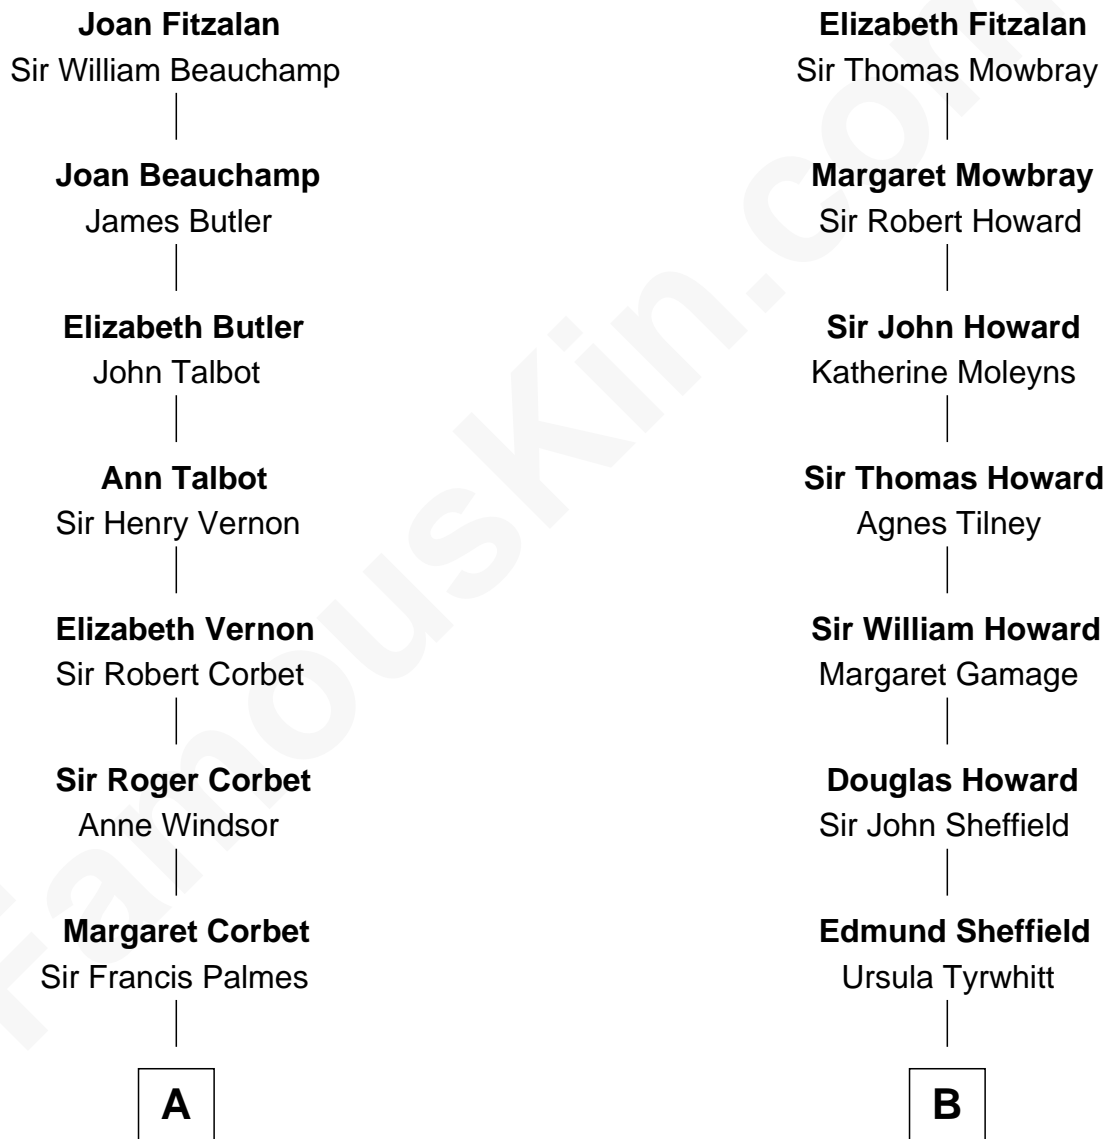

FamousKin.com Relationship Chart of

Joan Fontaine

Movie Actress

16th cousin 2 times removed of

Cara Delevingne

Fashion Model and Movie Actress

Sir Richard Fitzalan

Elizabeth de Bohun