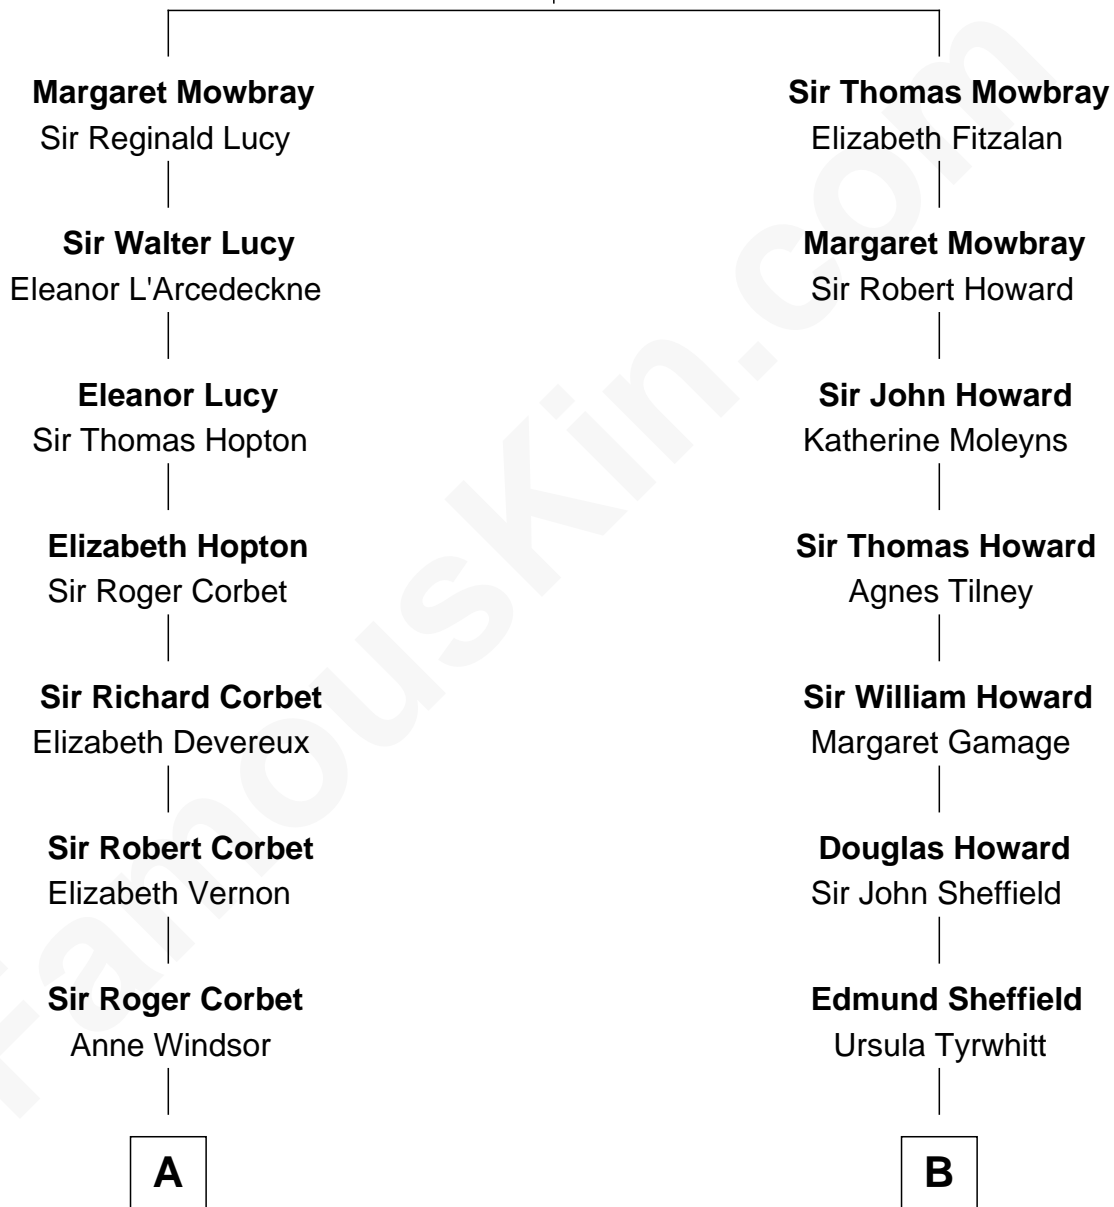

FamousKin.com Relationship Chart of

Joan Fontaine

Movie Actress

17th cousin 1 time removed of

Cara Delevingne

Fashion Model and Movie Actress

John de Mowbray
Elizabeth de Segrave

C

Pandora Anne Stevens
Charles Hamar Delevingne

Cara Delevingne
Model and Actress