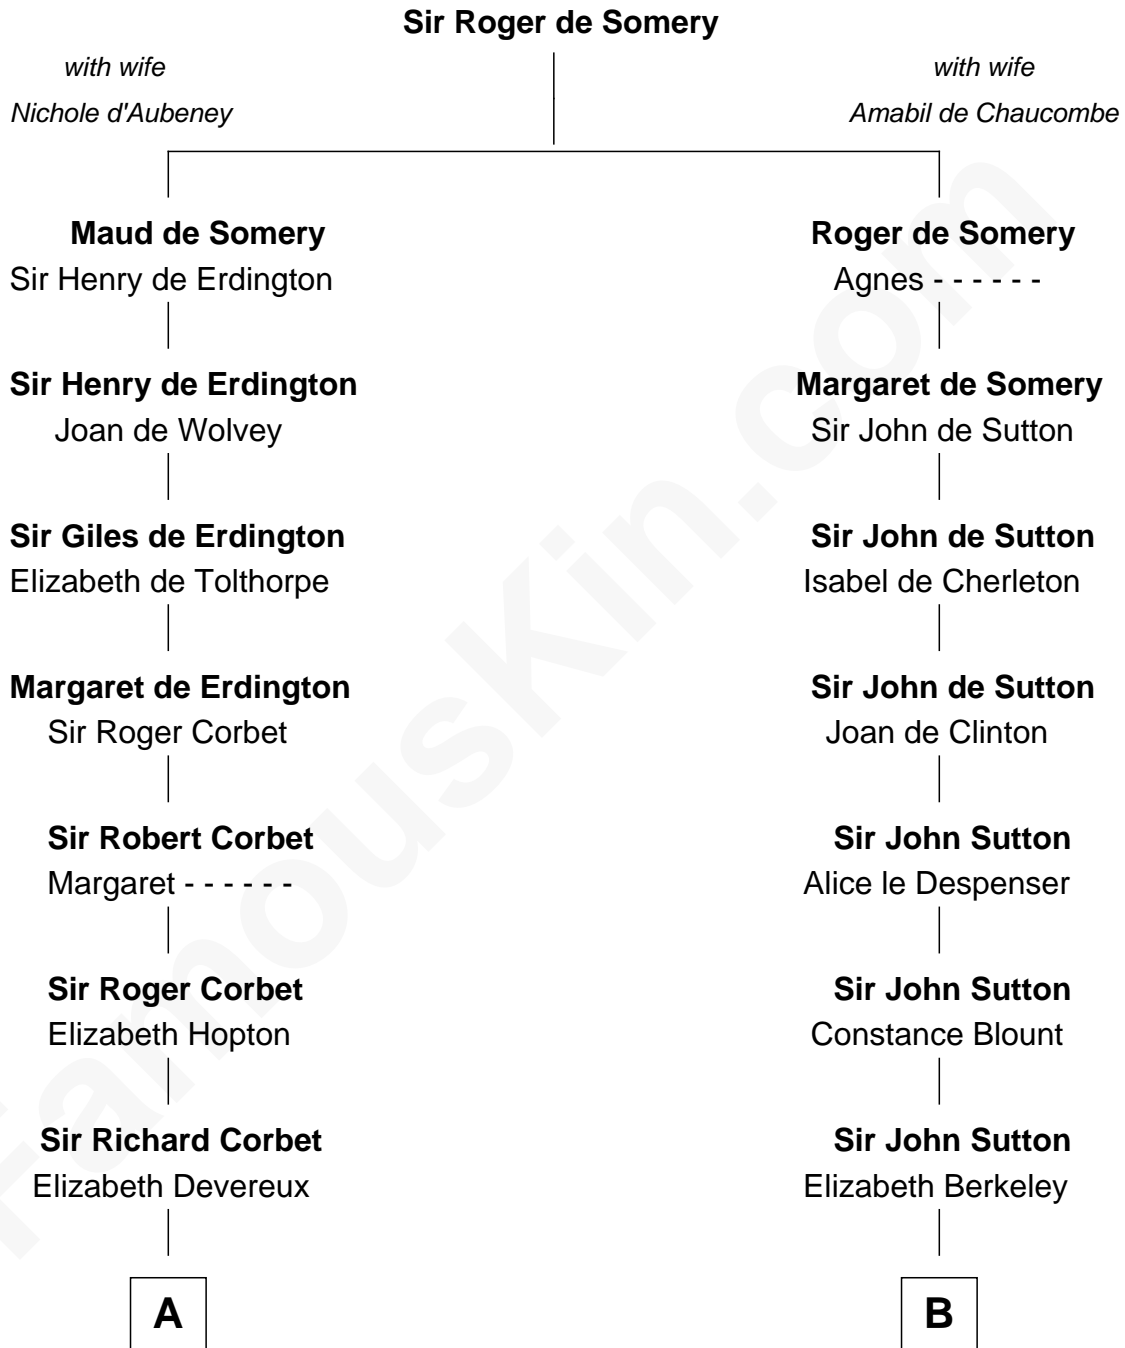

FamousKin.com
Relationship Chart of
Joan Fontaine
Movie Actress

19th cousin 2 times removed of
Dr. H. H. Holmes
Serial Killer aka "Devil in the White City"

C

Margaret Letitia Molesworth

Charles Richard De Havilland

Walter Augustus De Havilland

Lillian Augusta Ruse

Joan Fontaine

Movie Actress

D

Sarah Smith

Edward Scribner Mudgett

Samuel Mudgett

Mary Morrill

Scribner Mudgett

Nancy Prescott

Levi Horton Mudgett

Theodate Page Price

Dr. H. H. Holmes

Serial Killer Dr. H. H. Holmes