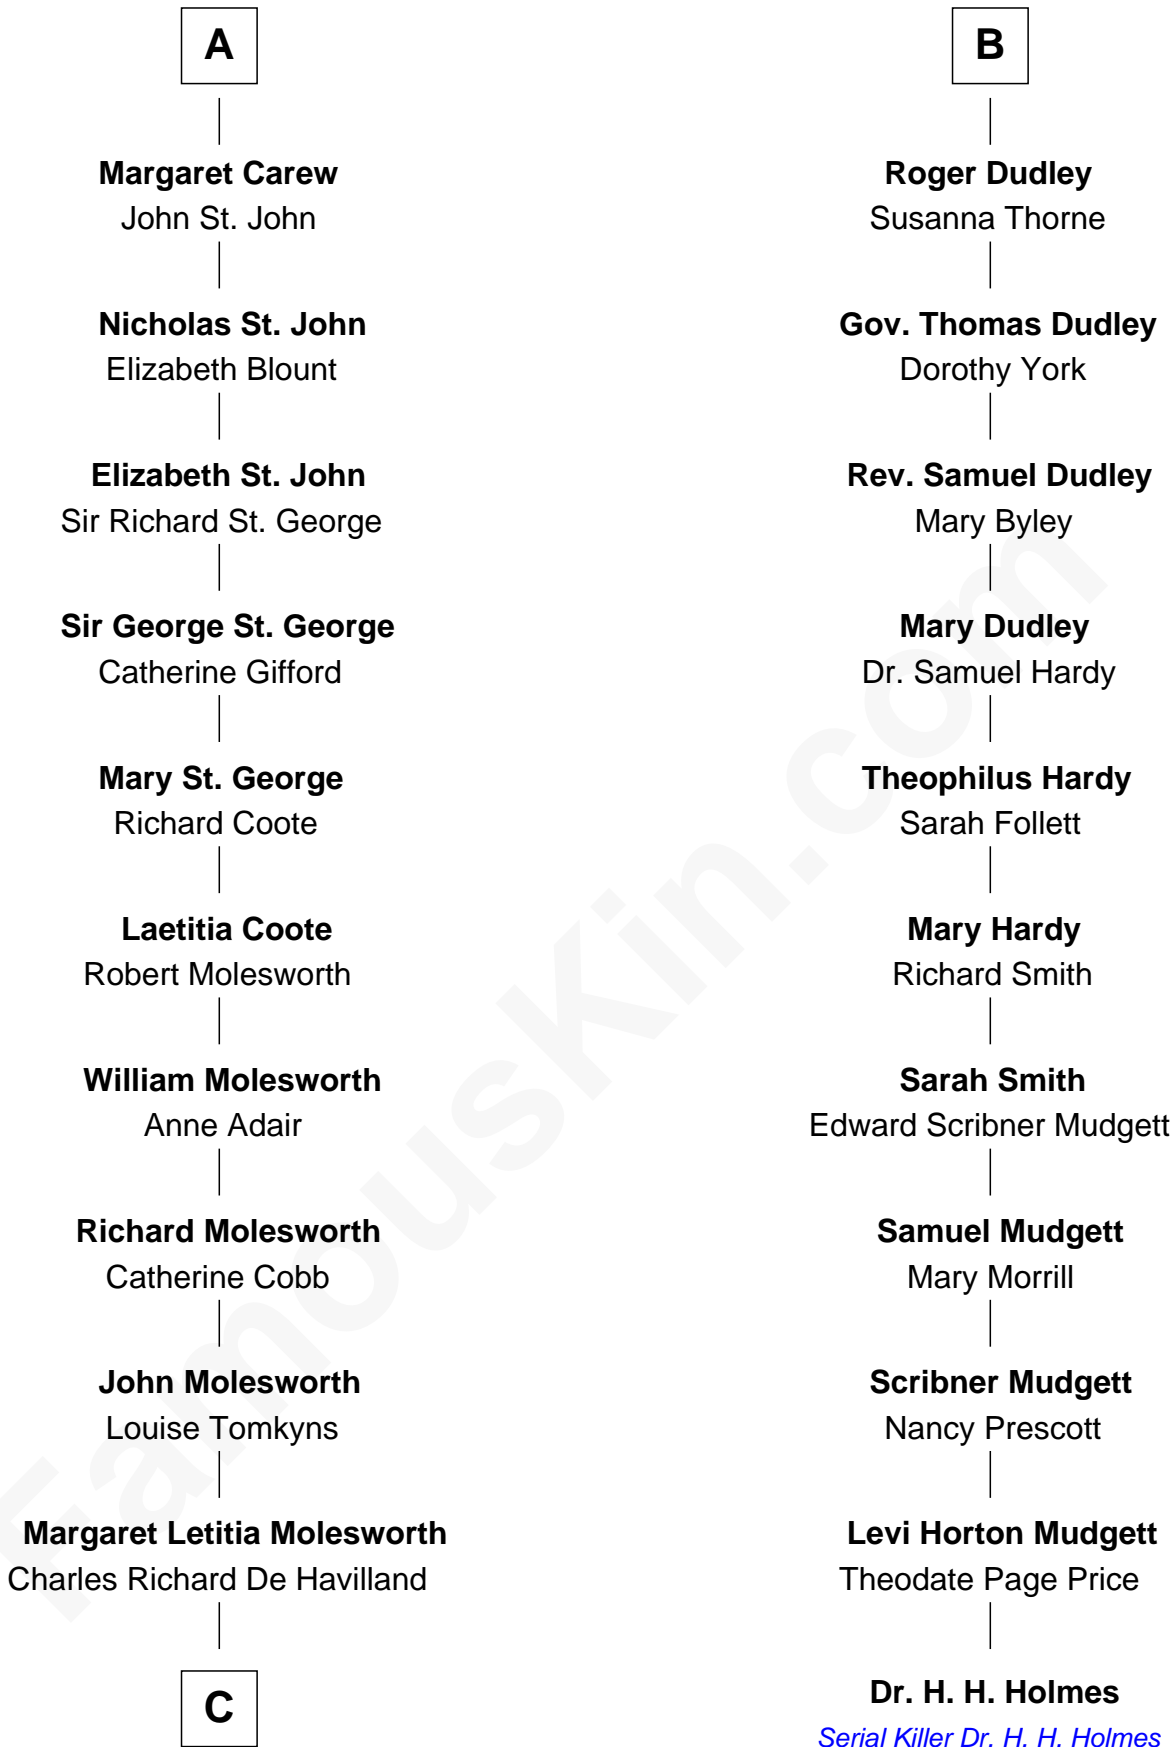

FamousKin.com Relationship Chart of

Joan Fontaine

Movie Actress

17th cousin 1 time removed of

Dr. H. H. Holmes

Serial Killer aka "Devil in the White City"

C

—
Walter Augustus De Havilland

Lillian Augusta Ruse

—
Joan Fontaine

Movie Actress

FamousKin.com