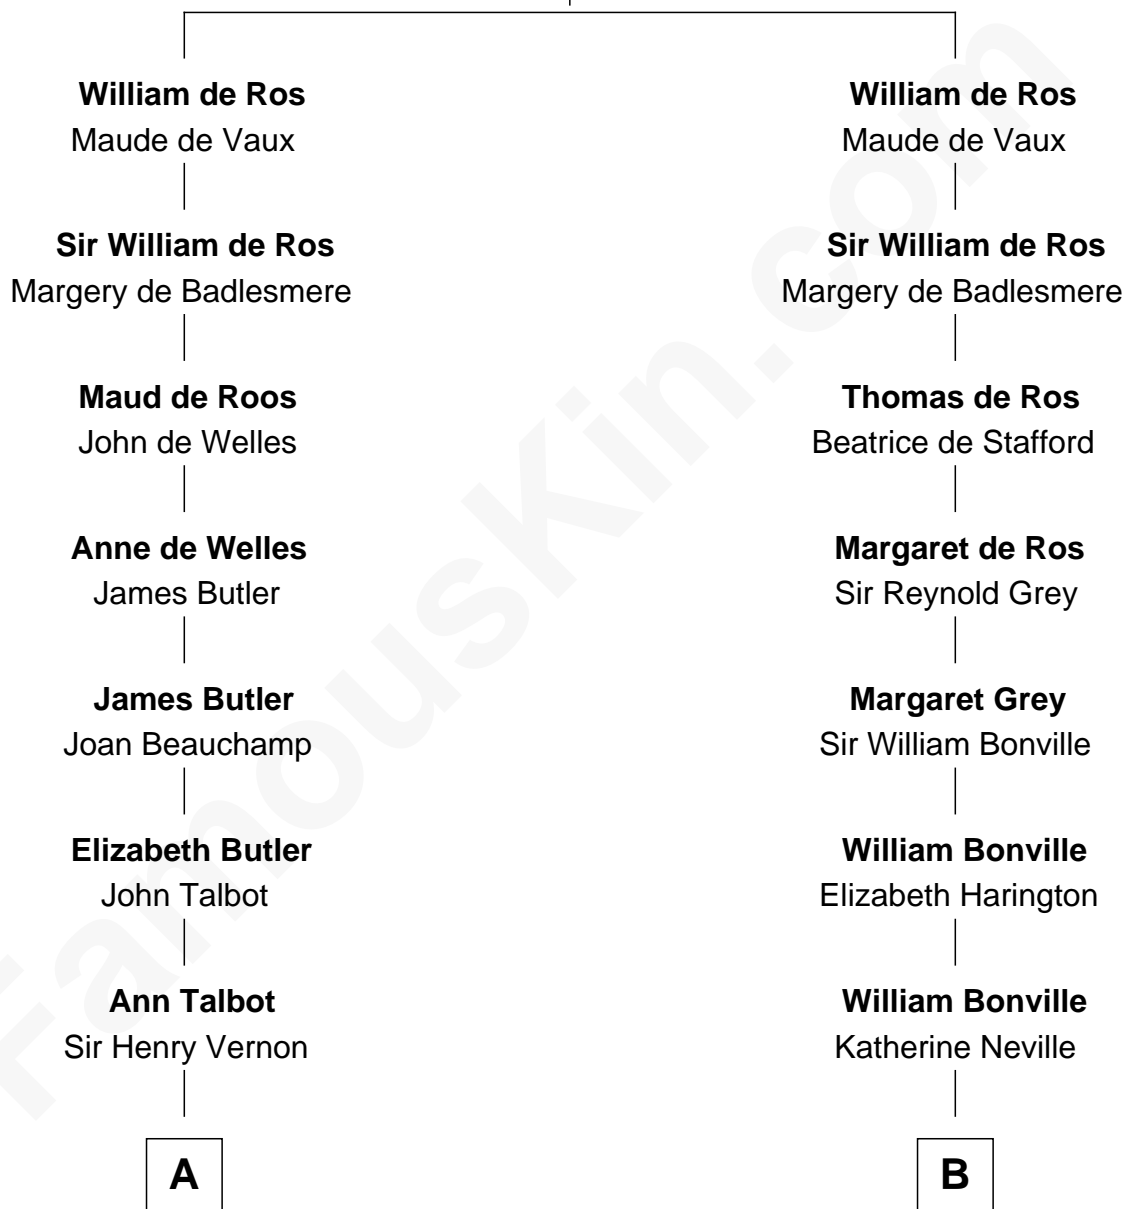

# FamousKin.com Relationship Chart of

**Joan Fontaine**

*Movie Actress*

19th cousin 1 time removed of

**Dr. H. H. Holmes**

*Serial Killer aka "Devil in the White City"*

**Sir Robert de Ros**

Isabel de Aubeney

**C**

**Margaret Letitia Molesworth**  
Charles Richard De Havilland

**Walter Augustus De Havilland**  
Lillian Augusta Ruse

**Joan Fontaine**  
*Movie Actress*

**D**

**Samuel Mudgett**  
Mary Morrill

**Scribner Mudgett**  
Nancy Prescott

**Levi Horton Mudgett**  
Theodate Page Price

**Dr. H. H. Holmes**  
*Serial Killer Dr. H. H. Holmes*

FamousKin.com